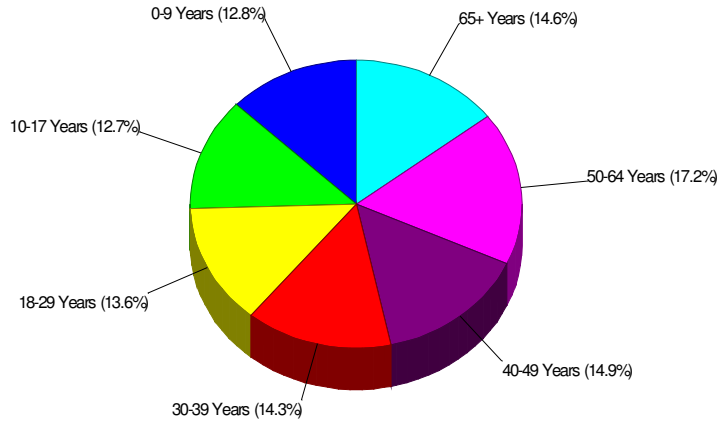

STOCKERTOWN, BOROUGH OF, PA

Area Facts

Stockertown, Borough of

Prepared by RE/MAX Real Estate

Income For Borough of Stockertown

Population For Borough of Stockertown

Age Breakdown For Borough of Stockertown Average Age = 37.8 Years

Household Characteristics For Borough of Stockertown

58.2% Married
32.6% With Children

Prepared by RE/MAX Real Estate

Adult Education Level For Borough of Stockertown

**79.2% High School Graduates
22.5% College Graduates**