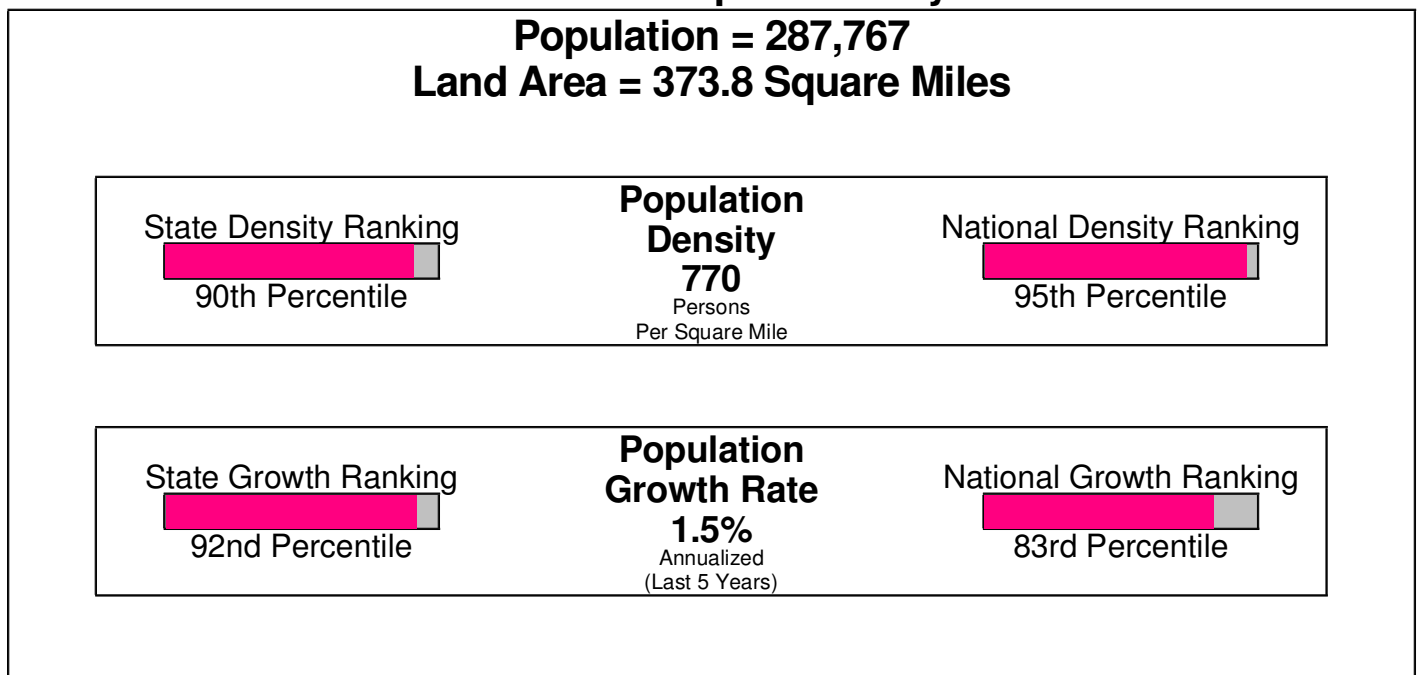

County Facts

Stockertown, Borough of

Prepared by RE/MAX Real Estate

Income For Northampton County

Population For Northampton County

Age Breakdown For Northampton County Average Age = 38.4 Years

Household Characteristics For Northampton County