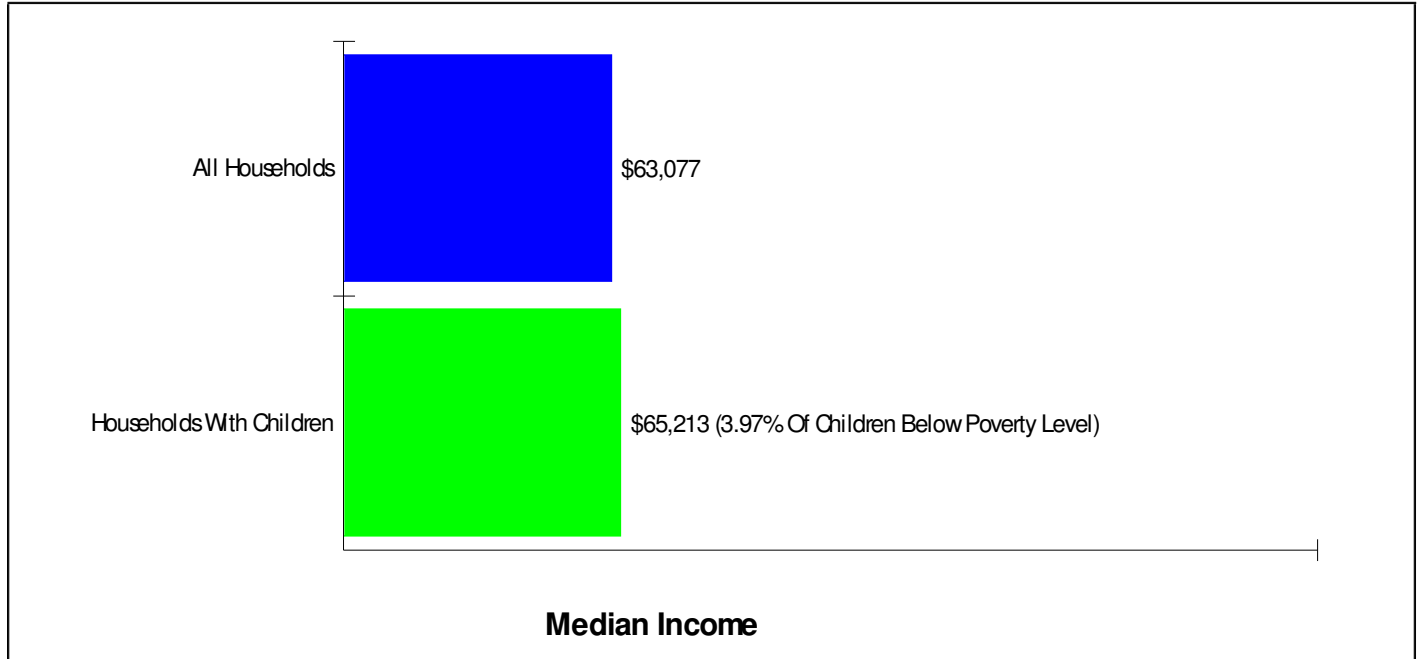

Distance from Subject: 5.1 Miles
Student/Teacher Ratio: 15.5 to 1
Mascot: Koala Bears

School Type: Regular
Students/Teachers: 574/37
School Colors : Red & Royal

Phone: (610)759-7311
Grades: K - 5

Income FOR NAZARETH AREA SCHOOLS