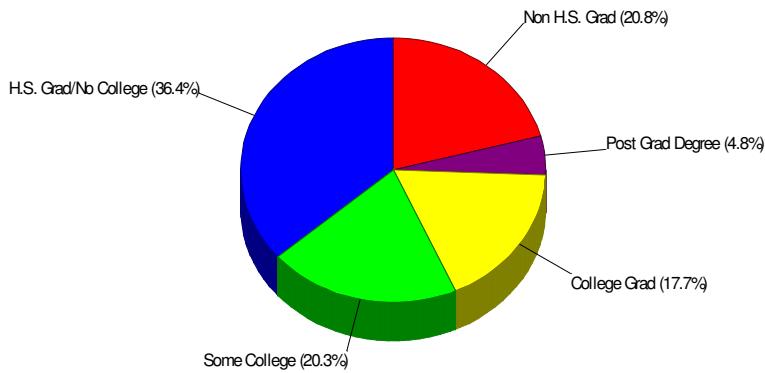

STOCKERTOWN, BOROUGH OF, PA

Area Facts

Stockertown, Borough of

Prepared by RE/MAX Real Estate

Income For Borough of Stockertown

Population For Borough of Stockertown

Age Breakdown For Borough of Stockertown Average Age = 37.8 Years

Household Characteristics For Borough of Stockertown

58.2% Married
32.6% With Children

Prepared by RE/MAX Real Estate

Adult Education Level For Borough of Stockertown

**79.2% High School Graduates
22.5% College Graduates**