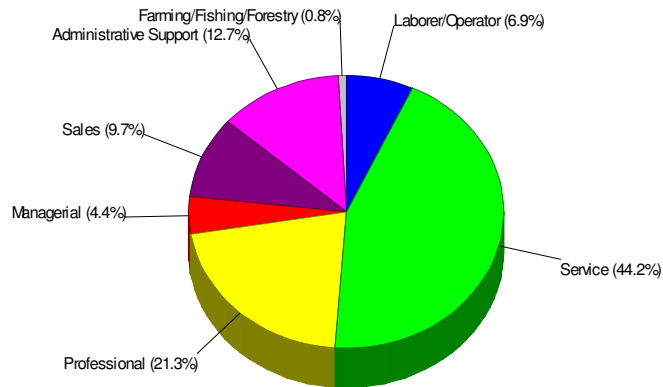

Employment For Borough of Stockertown

Average Travel Time To Work = 21.1 Minutes

Occupation

Prepared by RE/MAX Real Estate