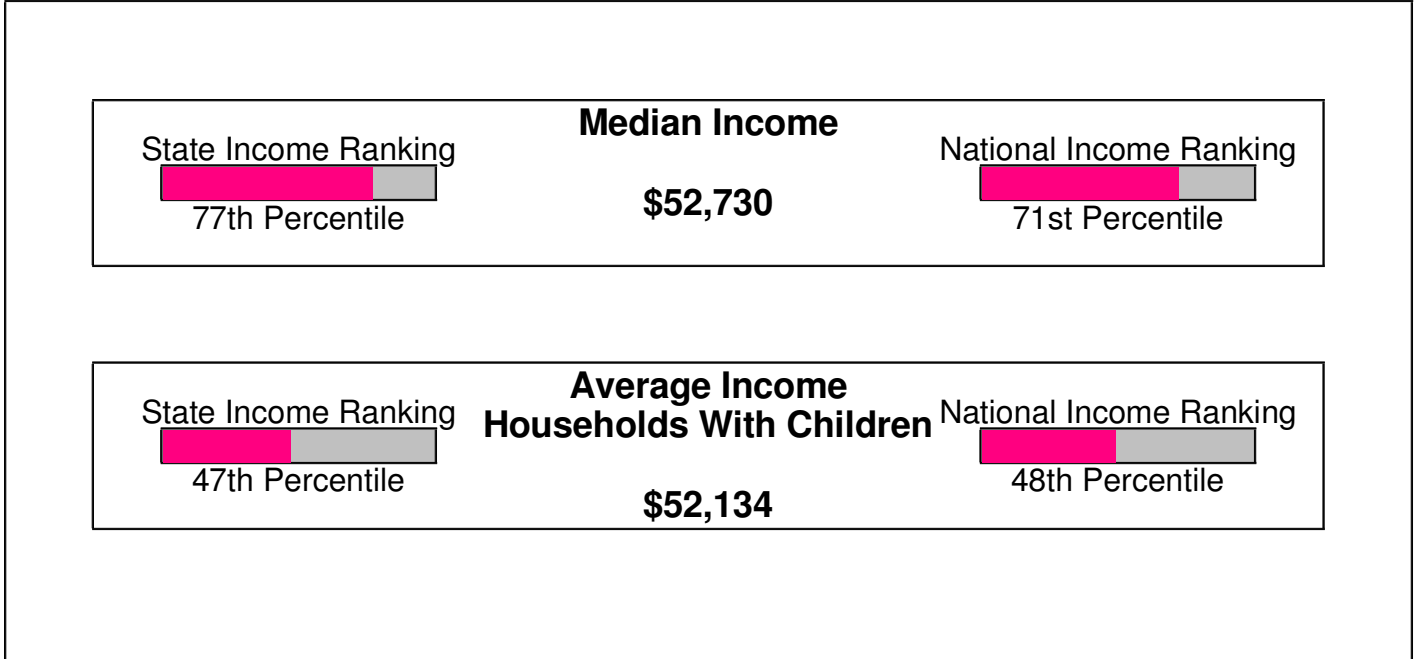

STOCKERTOWN, BOROUGH OF, PA

Area Facts

Stockertown, Borough of

Prepared by RE/MAX Real Estate

Income For Borough of Stockertown

Population For Borough of Stockertown

Age Breakdown For Borough of Stockertown Average Age = 37.8 Years

Household Characteristics For Borough of Stockertown

58.2% Married
32.6% With Children

Prepared by RE/MAX Real Estate

Adult Education Level For Borough of Stockertown

**79.2% High School Graduates
22.5% College Graduates**