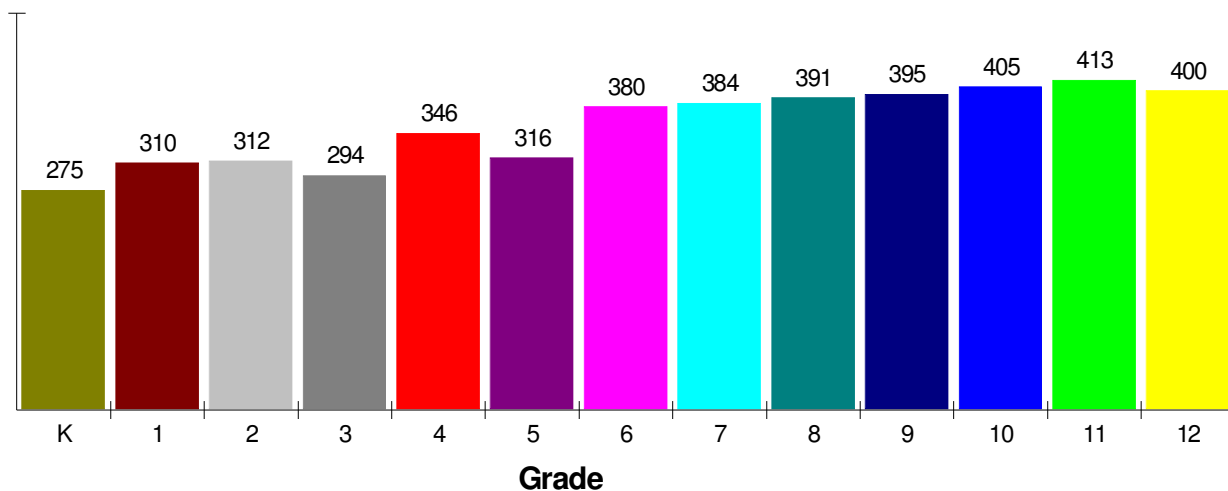

General Facts FOR NAZARETH AREA SCHOOLS

NAZARETH AREA SCHOOLS
ONE EDUCATION PLAZA
NAZARETH, PA 18064

Type:	(610)759-1170	Independent Local District
Grade Range:		K - 12
Schools:		5
Teacher:		291
Students:		4,621
Student/Teacher Ratio:		15.9 To 1
Student/Librarian Ratio:		1,540.3 To 1
Secondary Student/Guidance Ratio:		179.2 To 1

Student Enrollment By Grade FOR NAZARETH AREA SCHOOLS

Total Enrollment = 4,621

National Enrollment Ranking: 2,446 of 15,679 (84th Percentile)
State Enrollment Ranking: 113 of 529 (78th Percentile)

Prepared by RE/MAX Real Estate