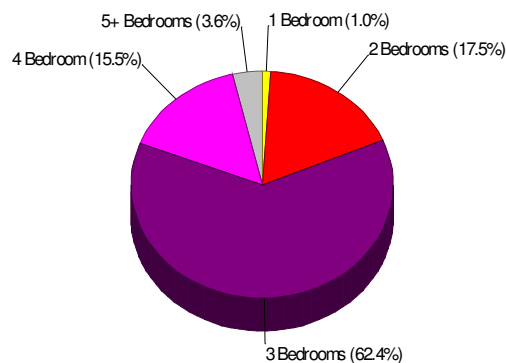

School Colors: Navy & White

Enrollment By Grade: 2-7 3-3 4-1 5-6 6-5 7-5 8-6 9-6 10-3

Phone: (610)258-0858

Grades: 2 - 11

School Type: Regular

Gender: Coed

Student/Teacher Ratio: 5.1 to 1

Housing Information

Stockertown, Borough of

Prepared by RE/MAX Real Estate

Housing Characteristics For Borough of Stockertown

Average Age of Housing 56 years

Type of Dwelling

Home Ownership For Borough of Stockertown

Owner Occupied Households = 70.0%
Median Housing Value = \$121,000
Median Number of Bedrooms = 3

Home Size Breakdown

Prepared by RE/MAX Real Estate

Rental

For Borough of Stockertown

Renter Occupied Households = 30.0%

Median Monthly Rent = \$654

Median Number of Bedrooms = 2

Home Size Breakdown