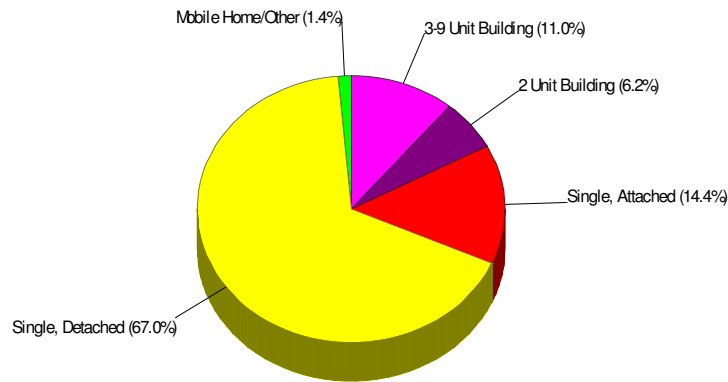

School Colors: Navy & White

Enrollment By Grade: 2-7 3-3 4-1 5-6 6-5 7-5 8-6 9-6 10-3

Phone: (610)258-0858

Grades: 2 - 11

School Type: Regular

Gender: Coed

Student/Teacher Ratio: 5.1 to 1

Housing Information

Stockertown, Borough of

Prepared by RE/MAX Real Estate

Housing Characteristics For Borough of Stockertown

Average Age of Housing 56 years

Type of Dwelling

Home Ownership For Borough of Stockertown

Owner Occupied Households = 70.0%
Median Housing Value = \$121,000
Median Number of Bedrooms = 3

Home Size Breakdown

Prepared by RE/MAX Real Estate

Rental

For Borough of Stockertown

Renter Occupied Households = 30.0%

Median Monthly Rent = \$654

Median Number of Bedrooms = 2

Home Size Breakdown