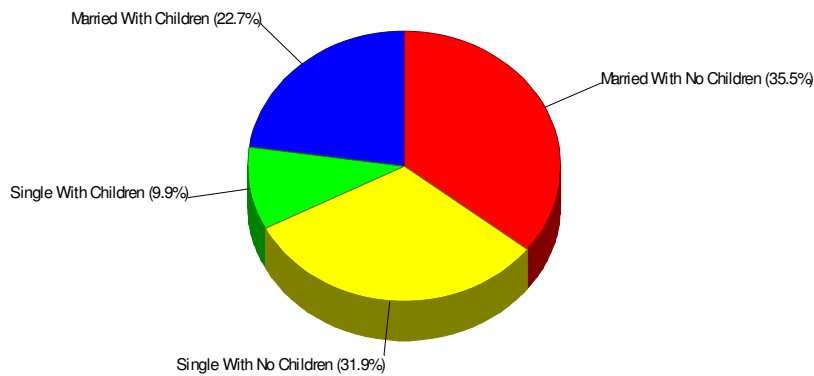

STOCKERTOWN, BOROUGH OF, PA

Area Facts

Stockertown, Borough of

Prepared by RE/MAX Real Estate

Income For Borough of Stockertown

Population For Borough of Stockertown

Age Breakdown For Borough of Stockertown Average Age = 37.8 Years

Household Characteristics For Borough of Stockertown

58.2% Married
32.6% With Children

Prepared by RE/MAX Real Estate

Adult Education Level For Borough of Stockertown

**79.2% High School Graduates
22.5% College Graduates**