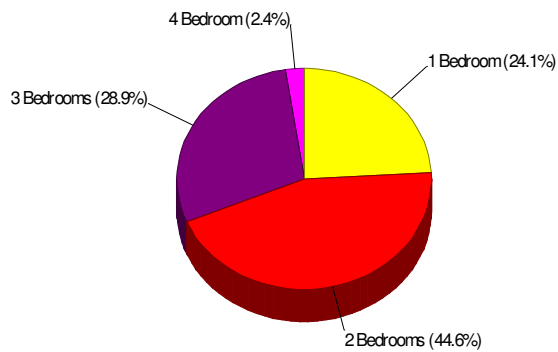

Stockertown, Borough of

Prepared by RE/MAX Real Estate

Housing Characteristics For Borough of Stockertown

Average Age of Housing 56 years

Type of Dwelling

Home Ownership For Borough of Stockertown

Owner Occupied Households = 70.0%
Median Housing Value = \$121,000
Median Number of Bedrooms = 3

Home Size Breakdown

Prepared by RE/MAX Real Estate

Rental

For Borough of Stockertown

Renter Occupied Households = 30.0%

Median Monthly Rent = \$654

Median Number of Bedrooms = 2

Home Size Breakdown