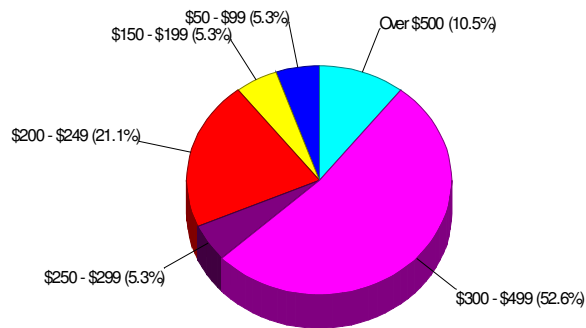

Home Sales Pricing Pattern (Closest 20)

Median Price = $315,000
Average Price = $330,789

Prepared by RE/MAX Real Estate