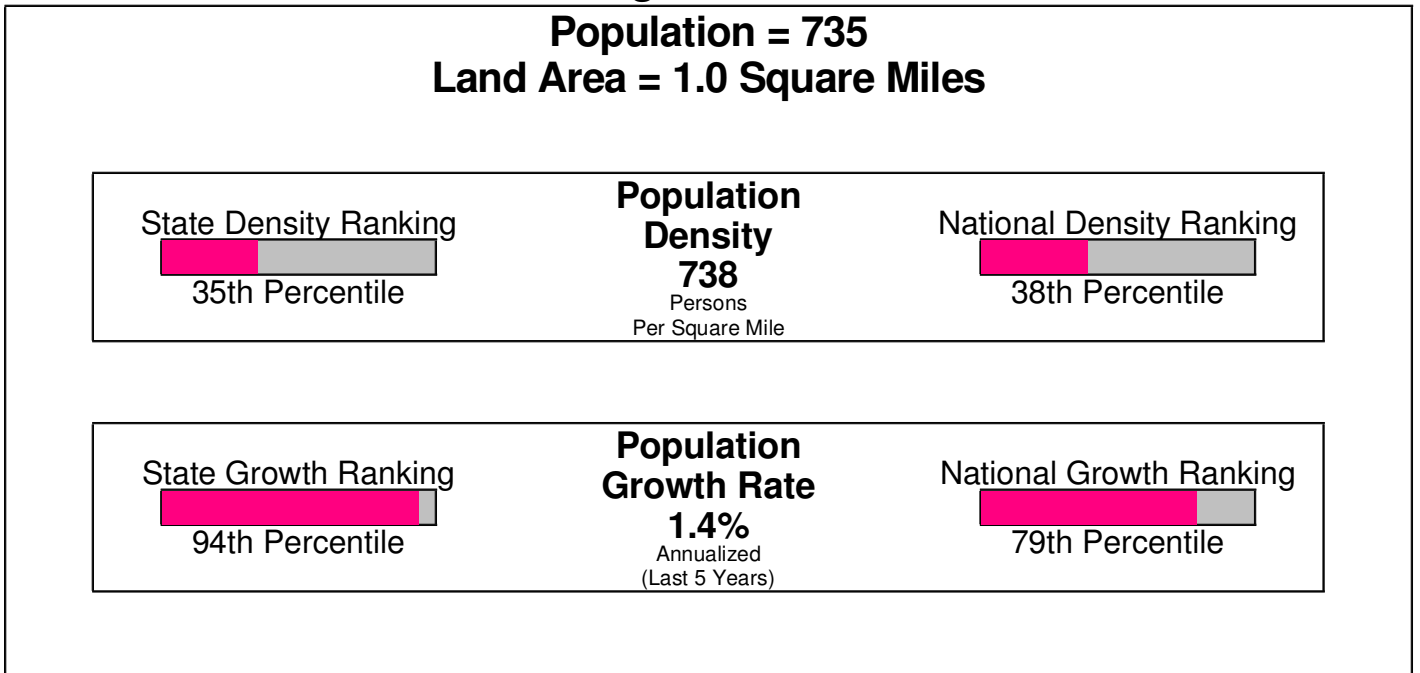

STOCKERTOWN, BOROUGH OF, PA

Area Facts

Stockertown, Borough of

Prepared by RE/MAX Real Estate

Income For Borough of Stockertown

Population For Borough of Stockertown

Age Breakdown For Borough of Stockertown Average Age = 37.8 Years

Household Characteristics For Borough of Stockertown

58.2% Married
32.6% With Children

Prepared by RE/MAX Real Estate

Adult Education Level For Borough of Stockertown

**79.2% High School Graduates
22.5% College Graduates**