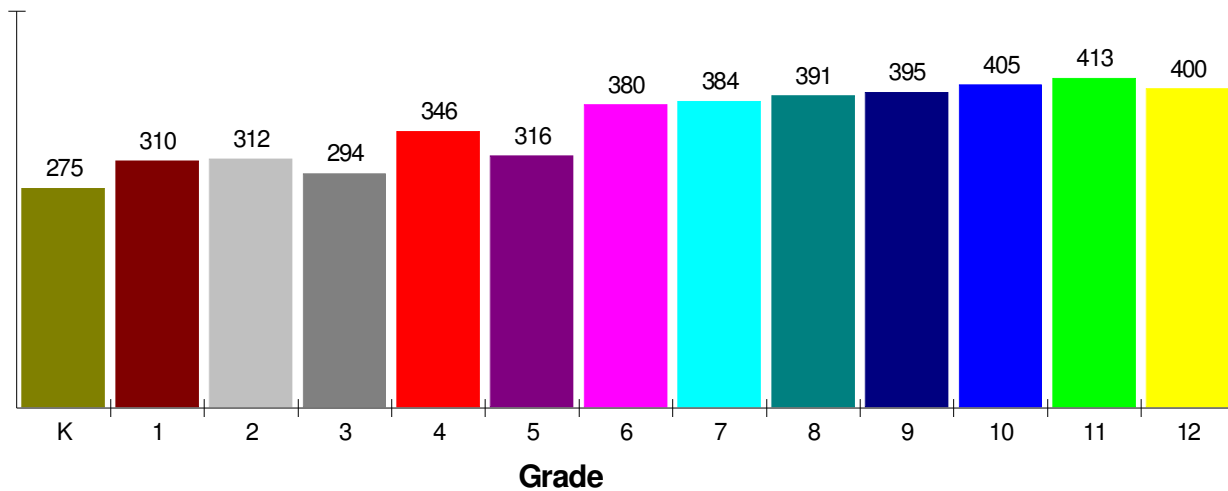

General Facts FOR NAZARETH AREA SCHOOLS

NAZARETH AREA SCHOOLS
ONE EDUCATION PLAZA
NAZARETH, PA 18064

Type:	(610)759-1170	Independent Local District
Grade Range:		K - 12
Schools:		5
Teacher:		291
Students:		4,621
Student/Teacher Ratio:		15.9 To 1
Student/Librarian Ratio:		1,540.3 To 1
Secondary Student/Guidance Ratio:		179.2 To 1

Student Enrollment By Grade FOR NAZARETH AREA SCHOOLS

Total Enrollment = 4,621

National Enrollment Ranking: 2,446 of 15,679 (84th Percentile)
State Enrollment Ranking: 113 of 529 (78th Percentile)

Prepared by RE/MAX Real Estate