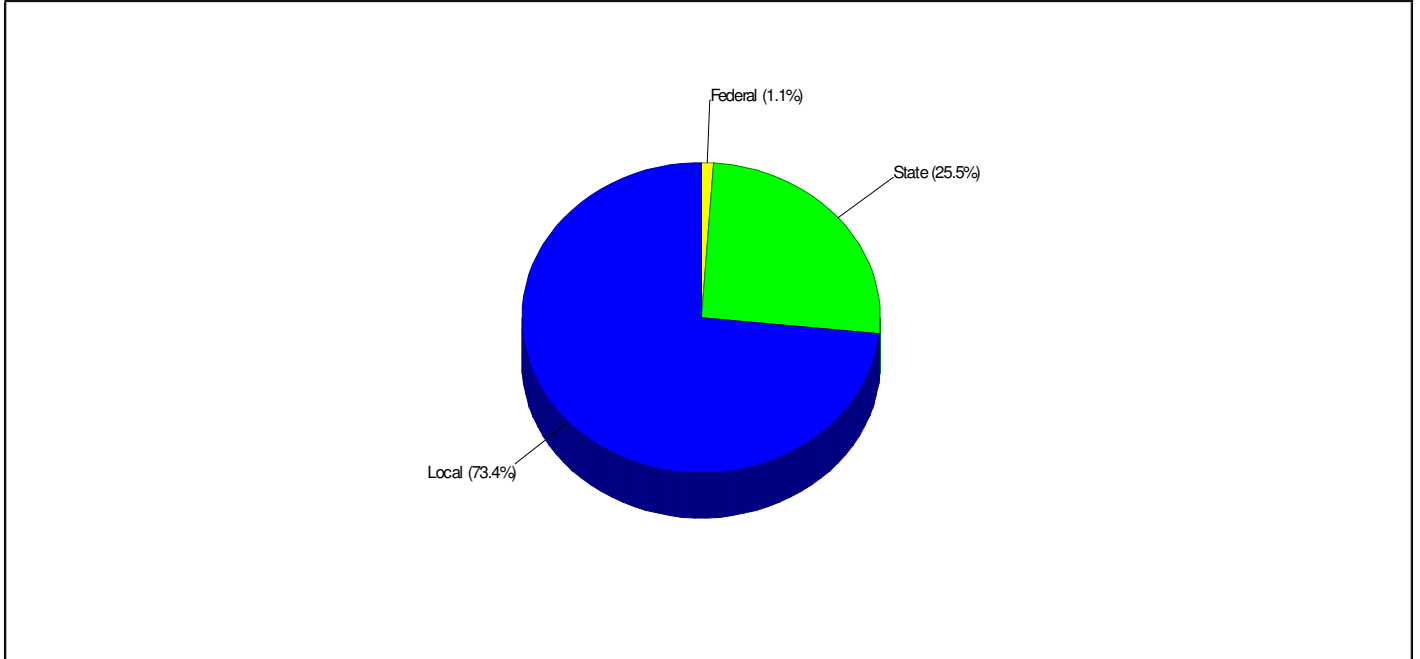

School Funding FOR NAZARETH AREA SCHOOLS