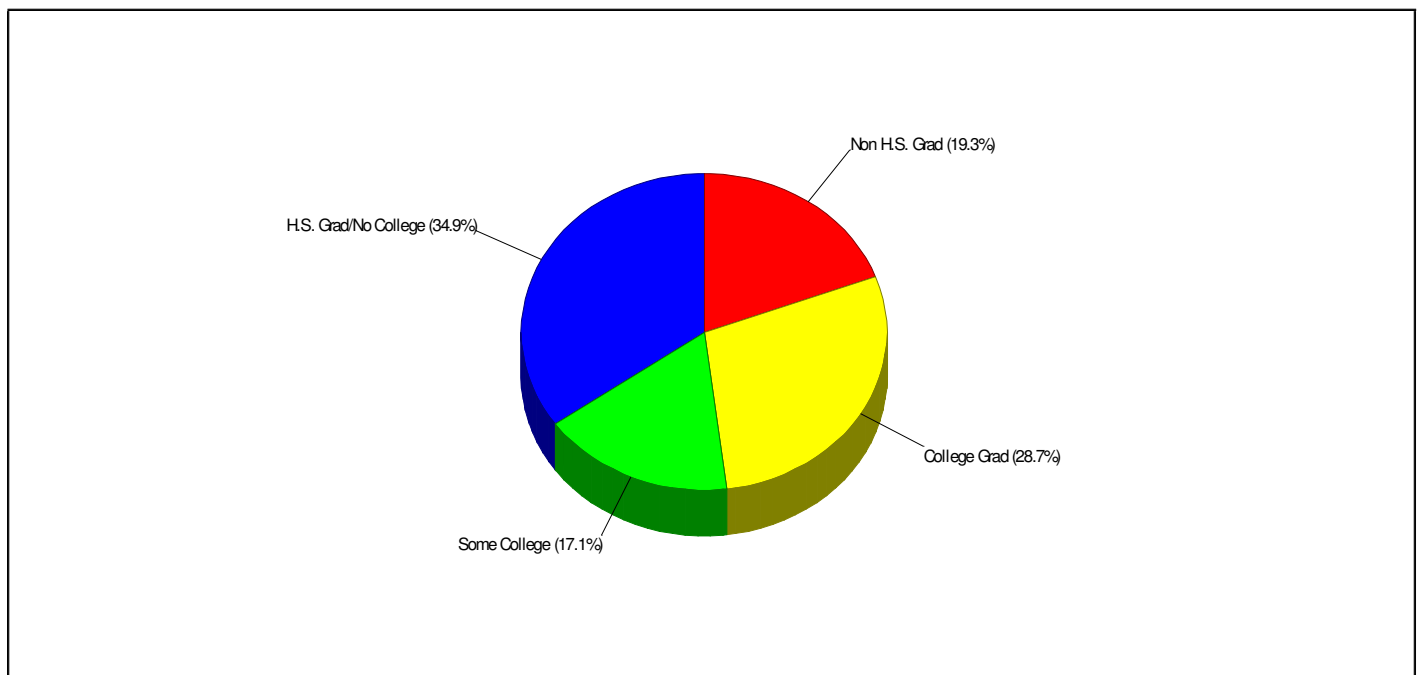

Parent Education Level FOR NAZARETH AREA SCHOOLS

Prepared by RE/MAX Real Estate