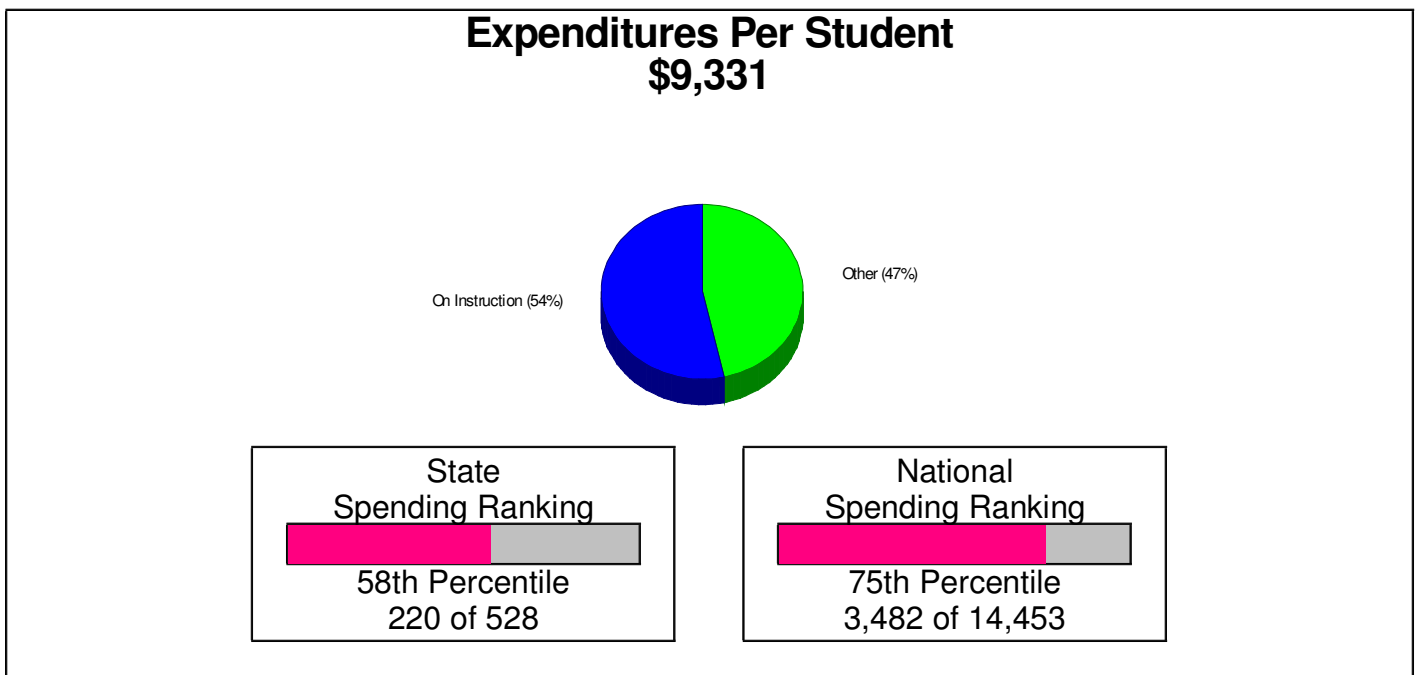

School Expenditures FOR NAZARETH AREA SCHOOLS

Expenditures Per Student
$9,331

Prepared by RE/MAX Real Estate