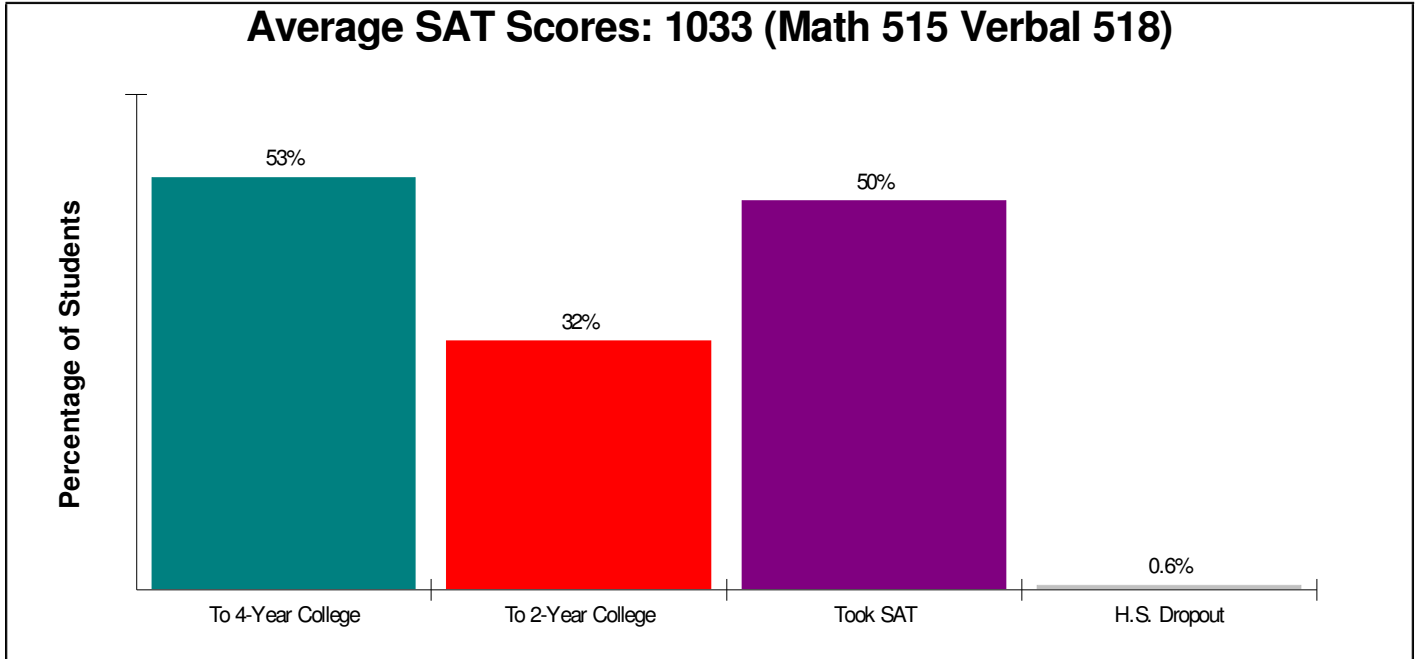

High School Statistics FOR NAZARETH AREA SCHOOLS

Average SAT Scores: 1033 (Math 515 Verbal 518)