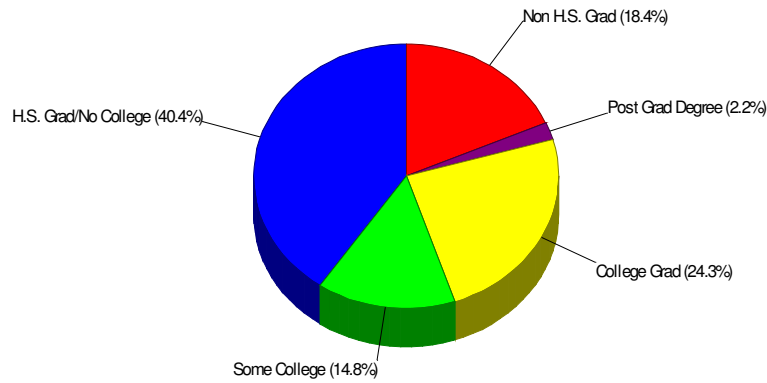

TATAMY, BOROUGH OF, PA

Area Facts

Tatamy, Borough of

Income For Borough of Tatamy

Population For Borough of Tatamy

Age Breakdown For Borough of Tatamy Average Age = 41.3 Years

Household Characteristics For Borough of Tatamy

62.7% Married
28.8% With Children

Prepared by RE/MAX Real Estate

Adult Education Level For Borough of Tatamy

**81.6% High School Graduates
26.5% College Graduates**

Employment For Borough of Tatamy

Average Travel Time To Work = 23.5 Minutes