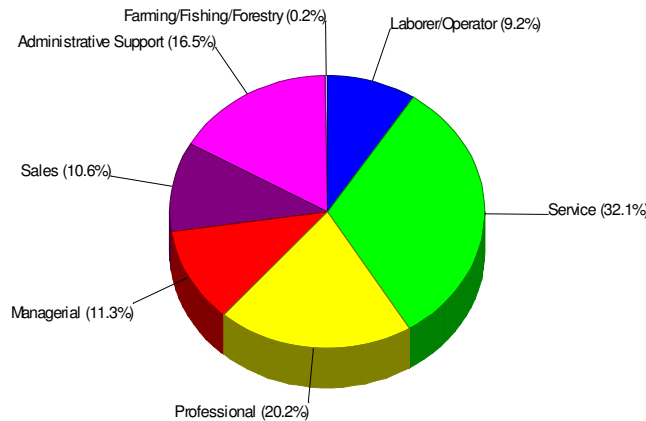

Employment For Northampton County

Average Travel Time To Work = 26.3 Minutes