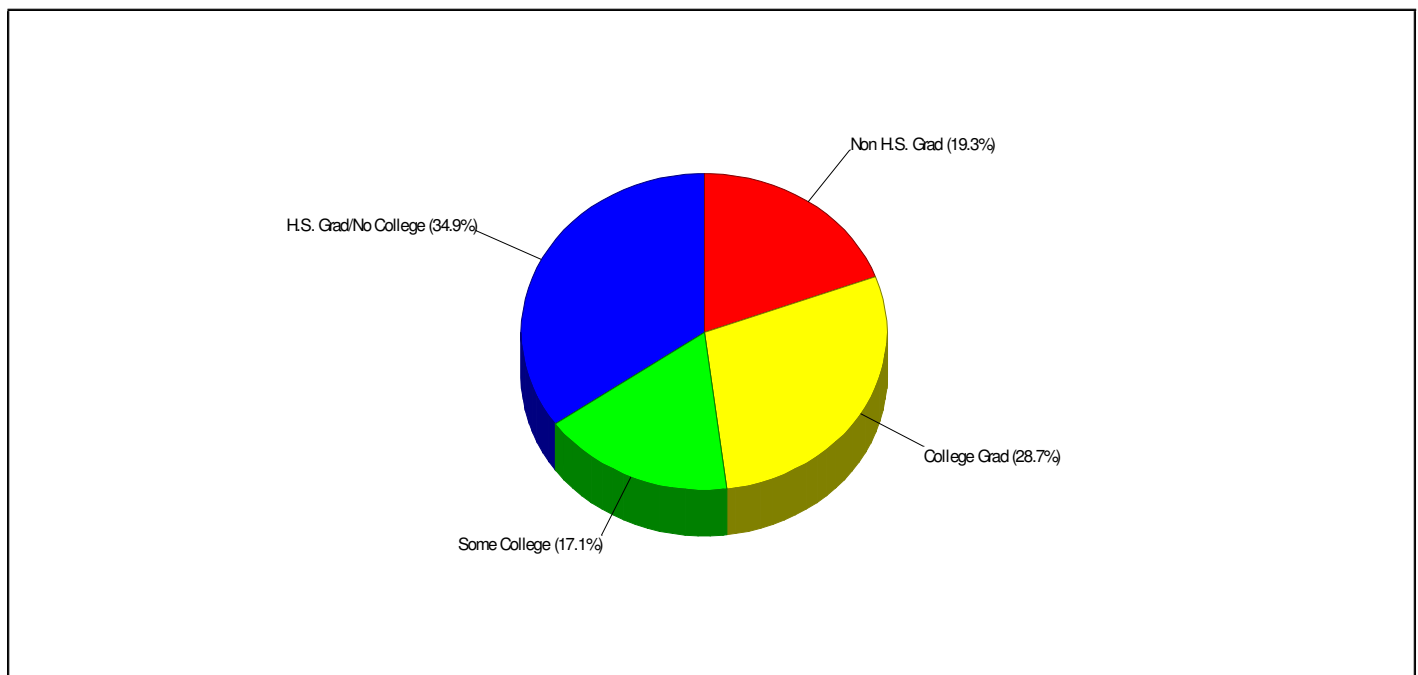

Parent Education Level FOR NAZARETH AREA SCHOOLS

Prepared by RE/MAX Real Estate