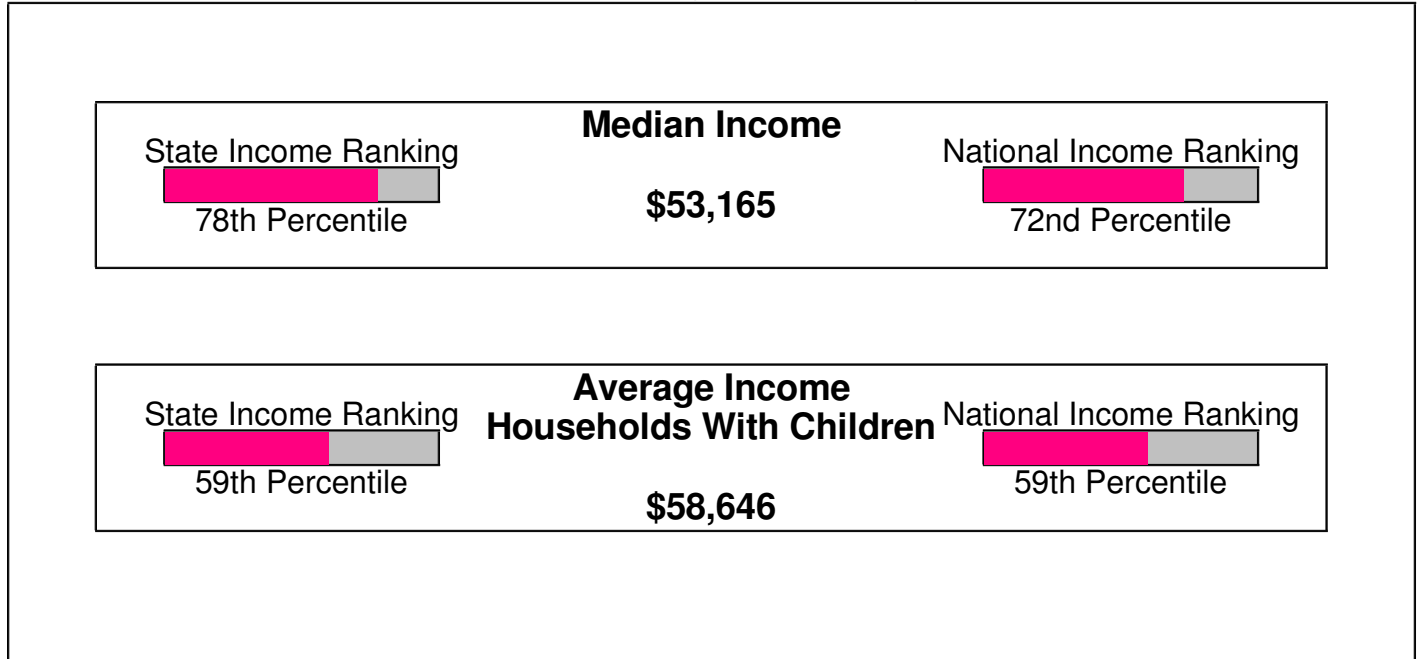

TATAMY, BOROUGH OF, PA

Area Facts

Tatamy, Borough of

Income For Borough of Tatamy

Population For Borough of Tatamy

Age Breakdown For Borough of Tatamy Average Age = 41.3 Years

Household Characteristics For Borough of Tatamy

62.7% Married
28.8% With Children

Prepared by RE/MAX Real Estate

Adult Education Level For Borough of Tatamy

**81.6% High School Graduates
26.5% College Graduates**

Employment For Borough of Tatamy

Average Travel Time To Work = 23.5 Minutes