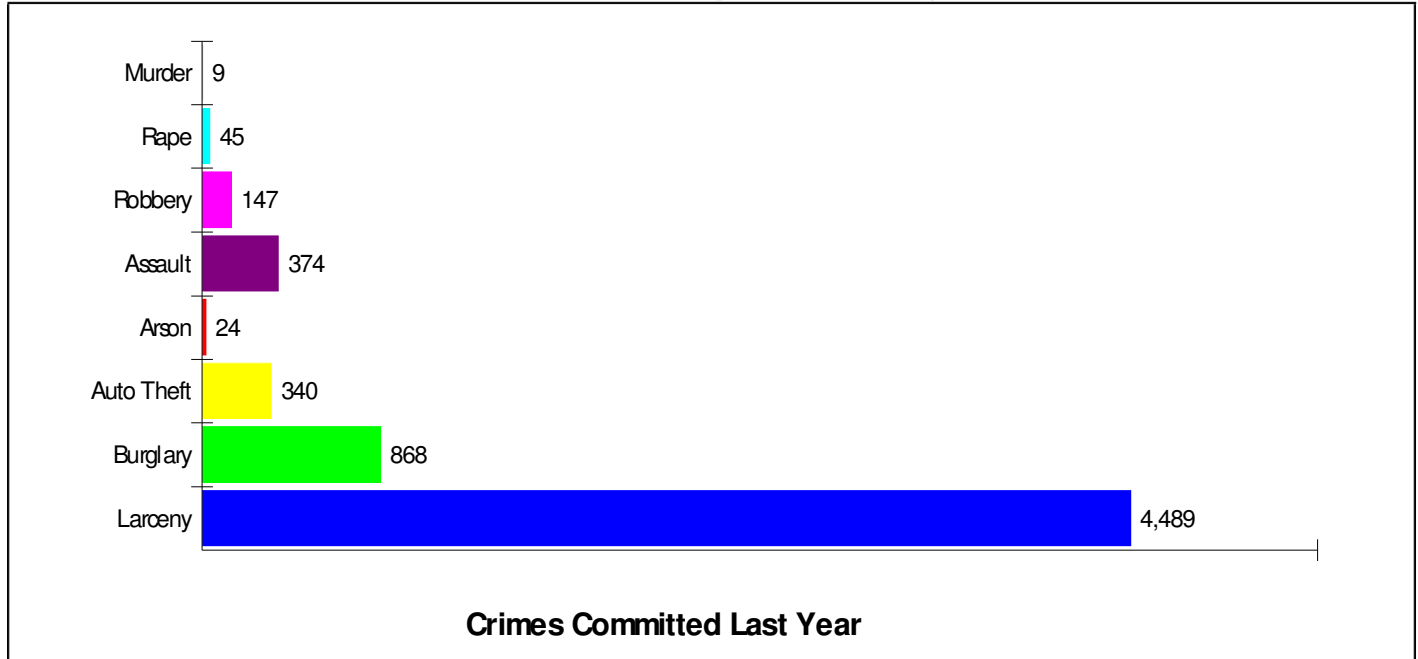

Median Price = \$335,000
Average Price = \$328,250

Dollars In Thousands
Homes Sold In Past Year

Crime Information

Tatamy, Borough of

Crime Incidents For Northampton County

Crime Index For Northampton County