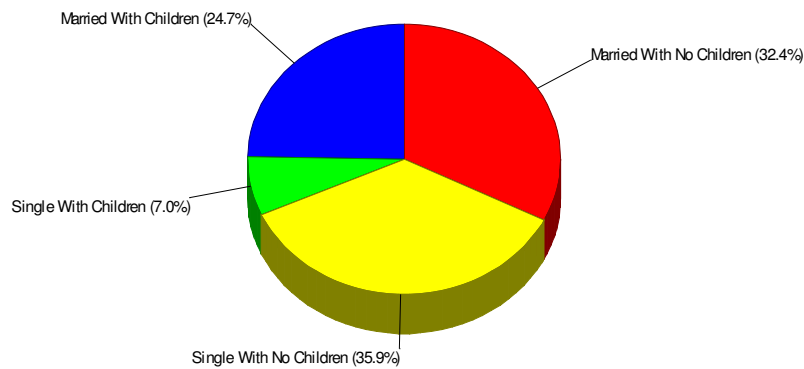

Population = 287,767
Land Area = 373.8 Square Miles

Age Breakdown For Northampton County Average Age = 38.4 Years

Household Characteristics For Northampton County

57.1% Married
31.7% With Children

Prepared by RE/MAX Real Estate