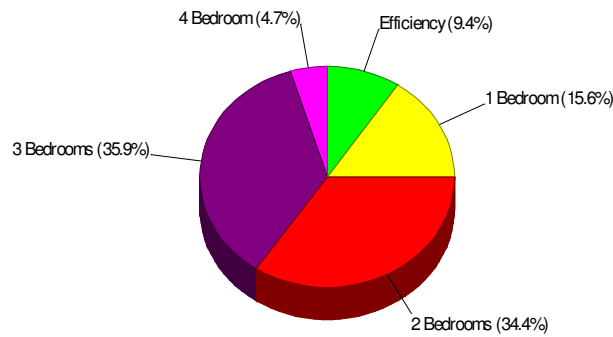

Housing Information

Tatamy, Borough of

Prepared by RE/MAX Real Estate

Housing Characteristics For Borough of Tatamy

Average Age of Housing 53 years

Type of Dwelling

Home Ownership For Borough of Tatamy

Owner Occupied Households = 81.9%
Median Housing Value = \$114,300
Median Number of Bedrooms = 3

Home Size Breakdown

Prepared by RE/MAX Real Estate

Rental For Borough of Tatamy

Renter Occupied Households = 18.1%
Median Monthly Rent = \$600
Median Number of Bedrooms = 2

Home Size Breakdown

Home Sales Pricing Pattern (Closest 20)