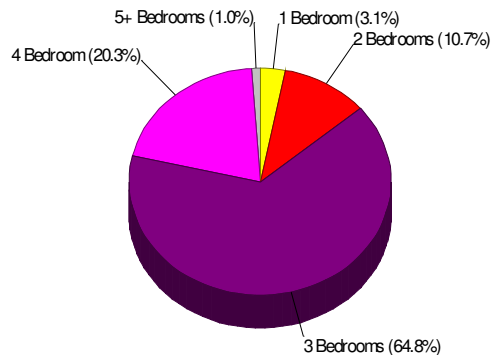

Student/ Homeroom Ratio: 15.2

School Colors: Royal & White

Enrollment By Grade: PK-11 K-28 1-11 2-17 3-12 4-17 5-13 6-14 7-16 8-13

Phone: (908)859-6464

Grades: PK - 8

School Type: Regular

Gender: Coed

Student/Teacher Ratio: 12.7 to 1

Housing Information

Tatamy, Borough of

Prepared by RE/MAX Real Estate

Housing Characteristics For Borough of Tatamy

Average Age of Housing 53 years

Type of Dwelling

Home Ownership For Borough of Tatamy

Owner Occupied Households = 81.9%
Median Housing Value = \$114,300
Median Number of Bedrooms = 3

Home Size Breakdown

Prepared by RE/MAX Real Estate

Rental For Borough of Tatamy

Renter Occupied Households = 18.1%
Median Monthly Rent = \$600
Median Number of Bedrooms = 2

Home Size Breakdown

Home Sales Pricing Pattern (Closest 20)