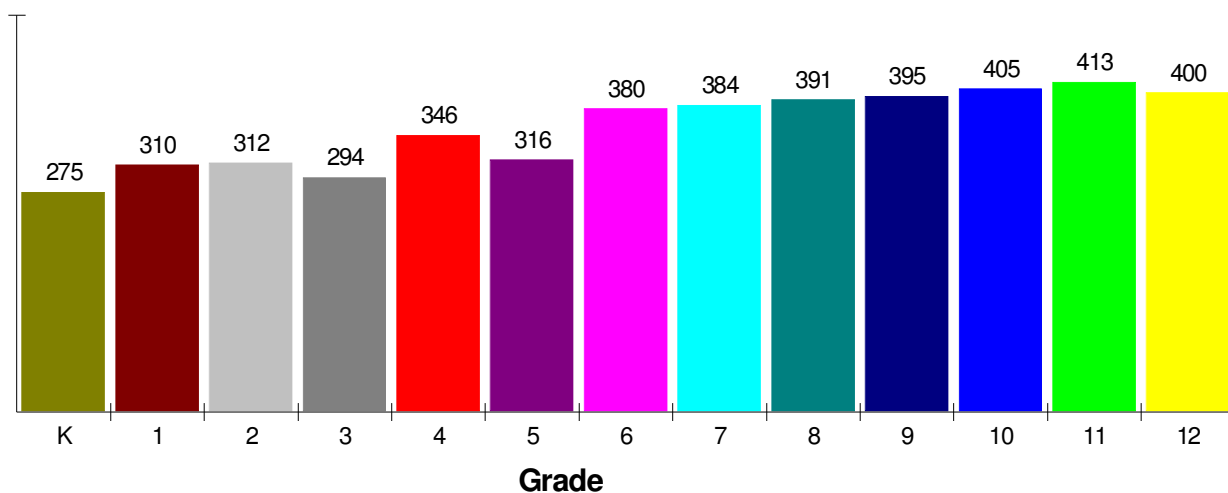

General Facts FOR NAZARETH AREA SCHOOLS

NAZARETH AREA SCHOOLS
ONE EDUCATION PLAZA
NAZARETH, PA 18064

Type:	(610)759-1170	Independent Local District
Grade Range:		K - 12
Schools:		5
Teacher:		291
Students:		4,621
Student/Teacher Ratio:		15.9 To 1
Student/Librarian Ratio:		1,540.3 To 1
Secondary Student/Guidance Ratio:		179.2 To 1

Student Enrollment By Grade FOR NAZARETH AREA SCHOOLS

Total Enrollment = 4,621

National Enrollment Ranking: 2,446 of 15,679 (84th Percentile)
State Enrollment Ranking: 113 of 529 (78th Percentile)

Prepared by RE/MAX Real Estate