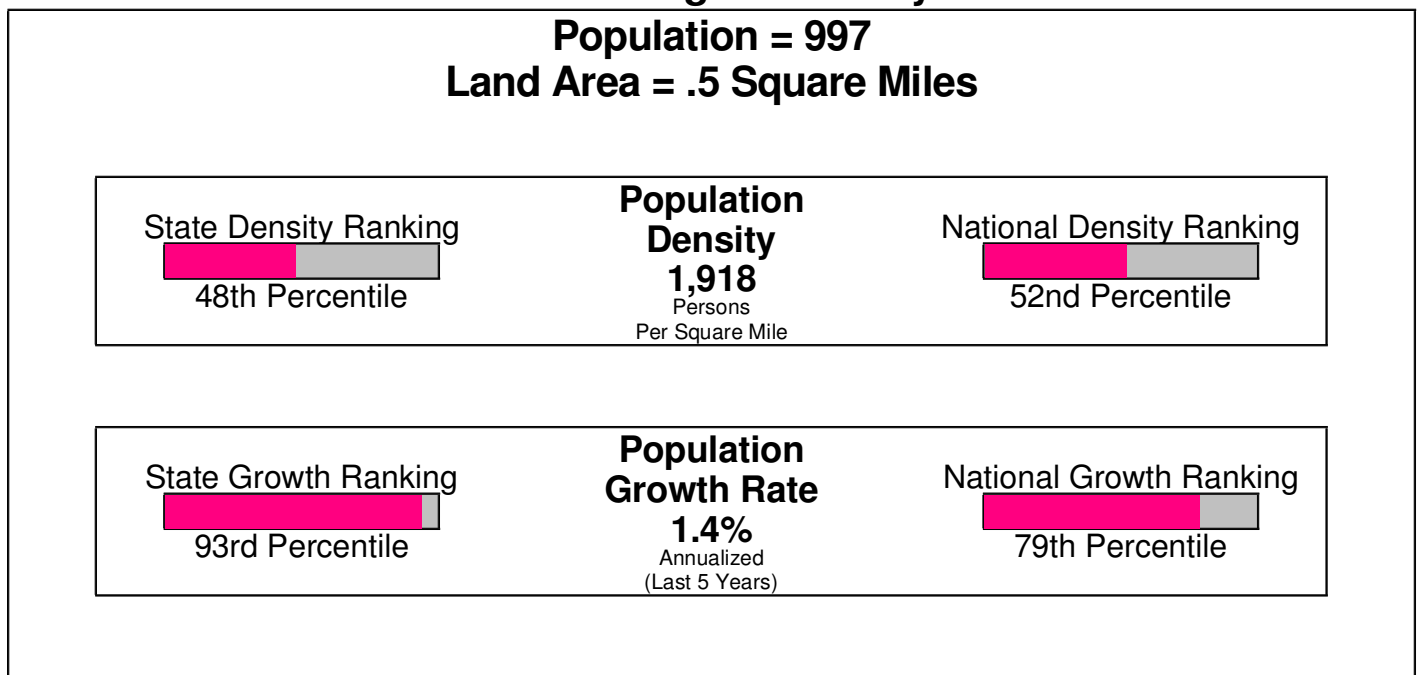

TATAMY, BOROUGH OF, PA

Area Facts

Tatamy, Borough of

Income For Borough of Tatamy

Population For Borough of Tatamy

Age Breakdown For Borough of Tatamy Average Age = 41.3 Years

Household Characteristics For Borough of Tatamy