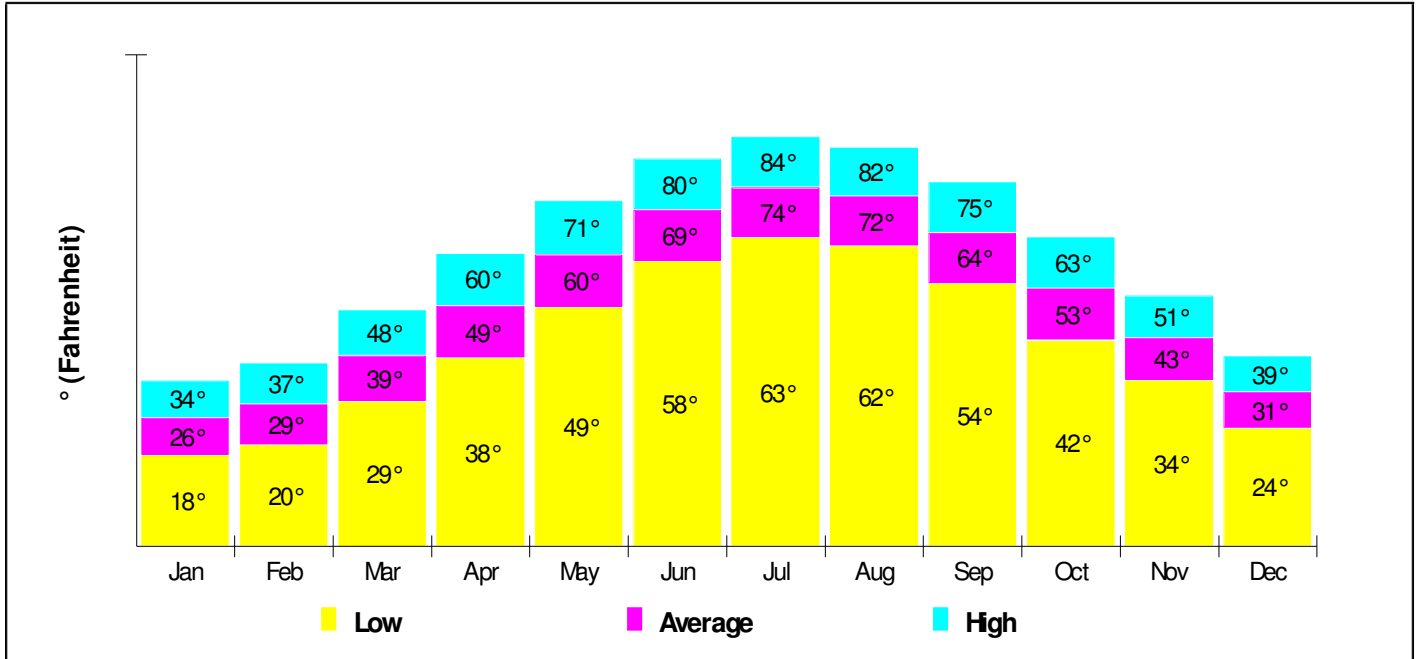

Temperature Measured at ALLENTOWN AIRPORT, PA (elevation = 388ft.)