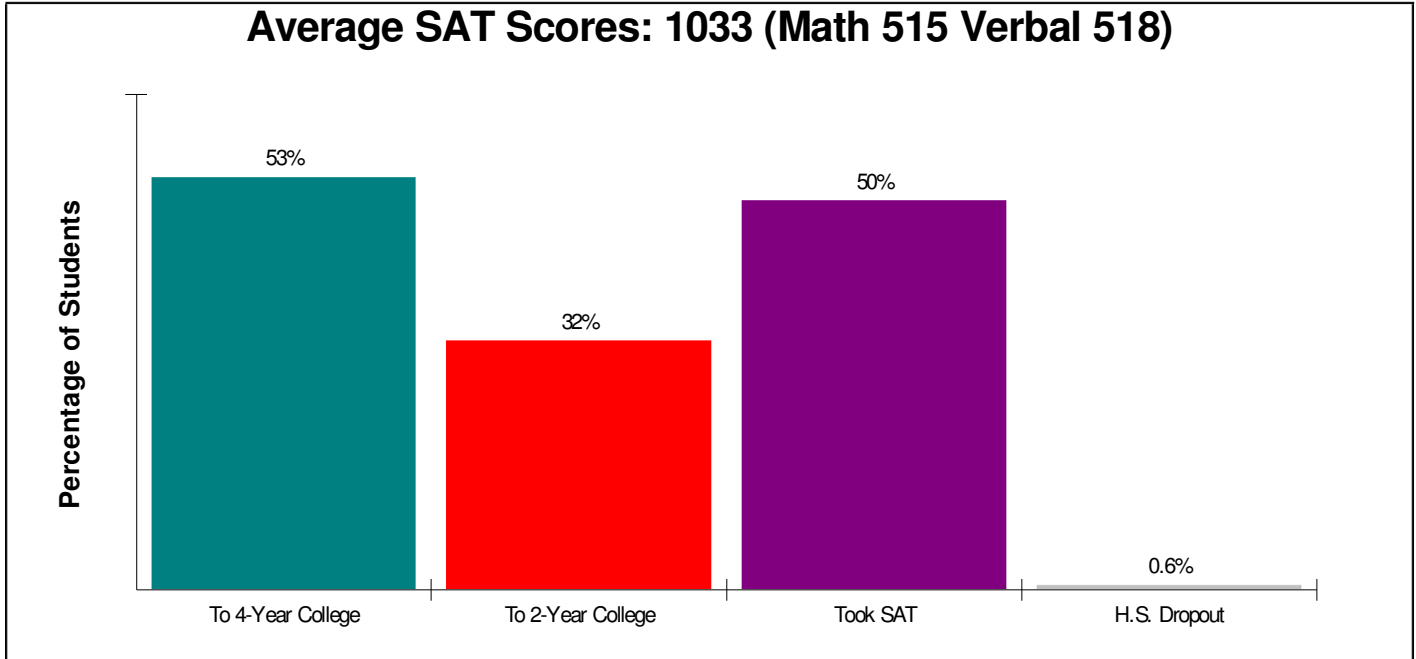

High School Statistics FOR NAZARETH AREA SCHOOLS

Average SAT Scores: 1033 (Math 515 Verbal 518)