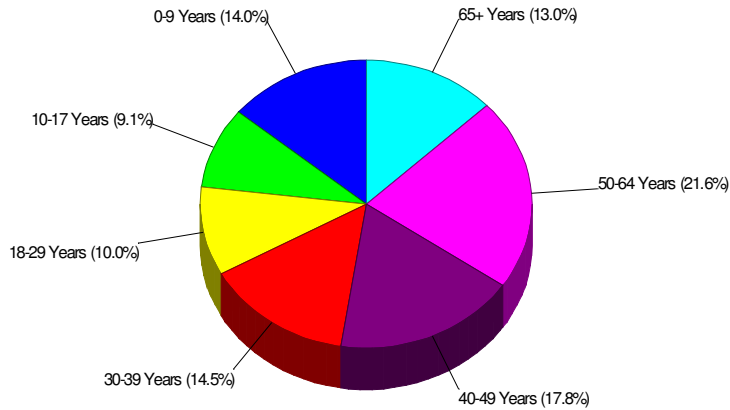

TATAMY, BOROUGH OF, PA

Area Facts

Tatamy, Borough of

Income For Borough of Tatamy

Population For Borough of Tatamy

Age Breakdown For Borough of Tatamy Average Age = 41.3 Years

Household Characteristics For Borough of Tatamy

62.7% Married
28.8% With Children

Prepared by RE/MAX Real Estate

Adult Education Level For Borough of Tatamy

**81.6% High School Graduates
26.5% College Graduates**

Employment For Borough of Tatamy

Average Travel Time To Work = 23.5 Minutes