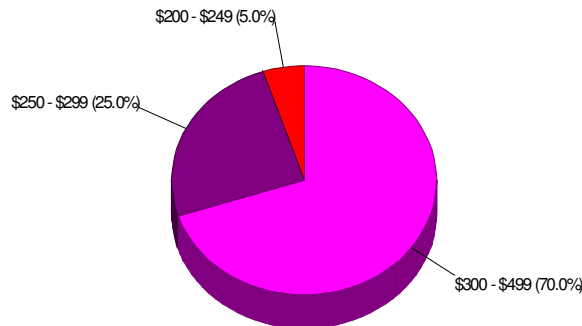

Home Sales Pricing Pattern (Closest 20)

Median Price = $335,000
Average Price = $328,250