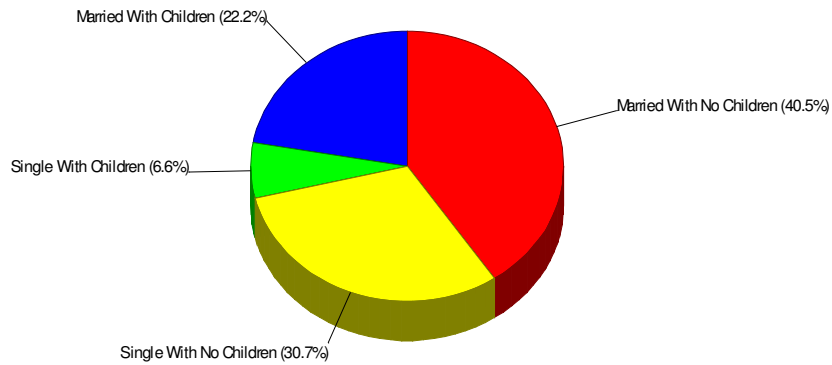

TATAMY, BOROUGH OF, PA

Area Facts

Tatamy, Borough of

Income For Borough of Tatamy

Population For Borough of Tatamy

Age Breakdown For Borough of Tatamy Average Age = 41.3 Years

Household Characteristics For Borough of Tatamy

62.7% Married
28.8% With Children

Prepared by RE/MAX Real Estate

Adult Education Level For Borough of Tatamy

**81.6% High School Graduates
26.5% College Graduates**

Employment For Borough of Tatamy

Average Travel Time To Work = 23.5 Minutes