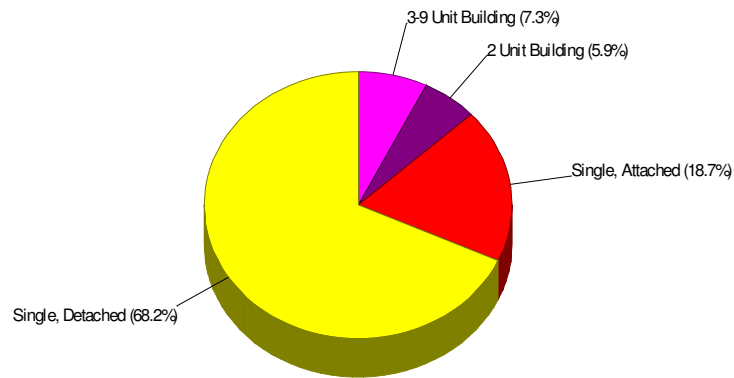

Housing Information

Tatamy, Borough of

Prepared by RE/MAX Real Estate

Housing Characteristics For Borough of Tatamy

Average Age of Housing 53 years

Type of Dwelling

Home Ownership For Borough of Tatamy

Owner Occupied Households = 81.9%
Median Housing Value = \$114,300
Median Number of Bedrooms = 3

Home Size Breakdown

Prepared by RE/MAX Real Estate

Rental For Borough of Tatamy

Renter Occupied Households = 18.1%
Median Monthly Rent = \$600
Median Number of Bedrooms = 2

Home Size Breakdown

Home Sales Pricing Pattern (Closest 20)