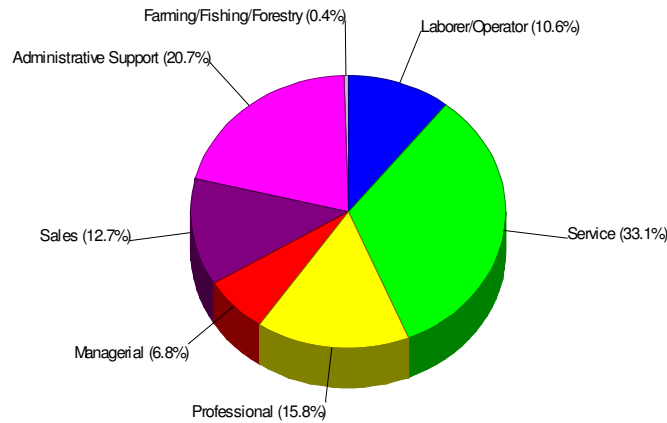

62.7% Married
28.8% With Children

Prepared by RE/MAX Real Estate

Adult Education Level For Borough of Tatamy

**81.6% High School Graduates
26.5% College Graduates**

Employment For Borough of Tatamy

Average Travel Time To Work = 23.5 Minutes