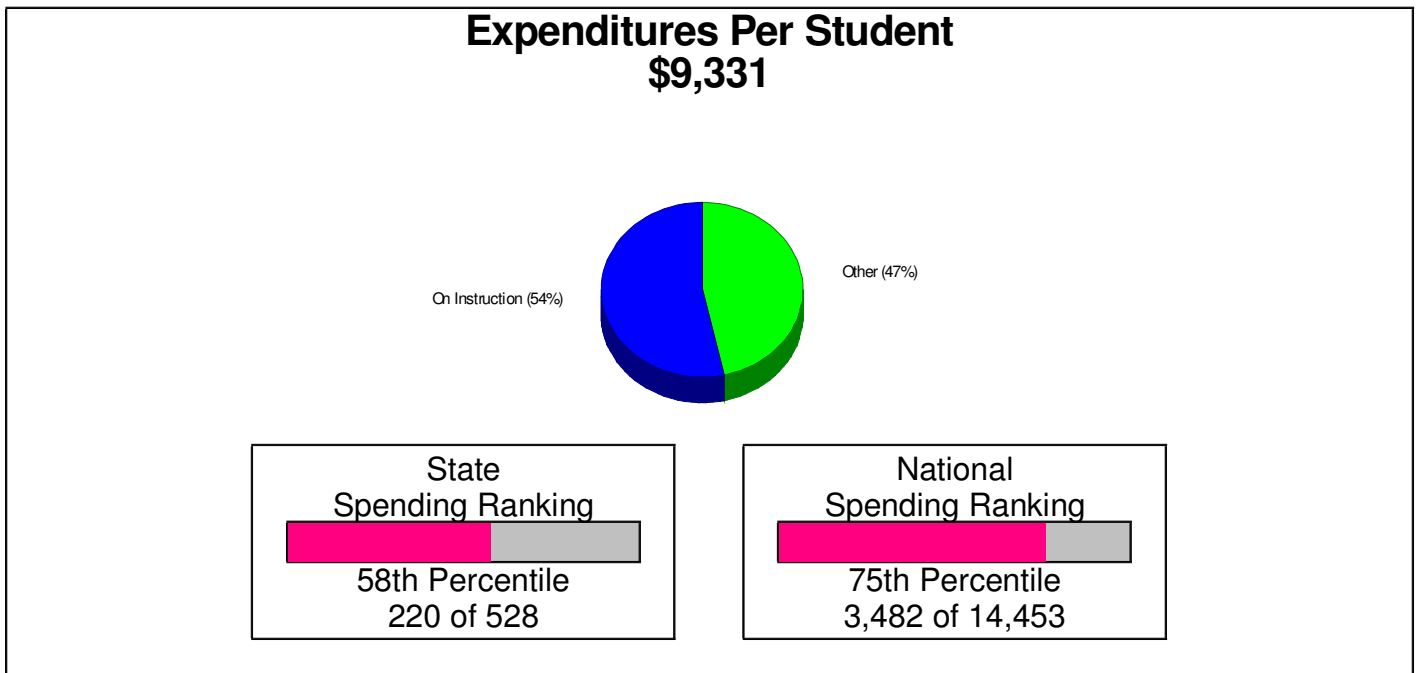

School Expenditures FOR NAZARETH AREA SCHOOLS

Expenditures Per Student
$9,331

Prepared by RE/MAX Real Estate