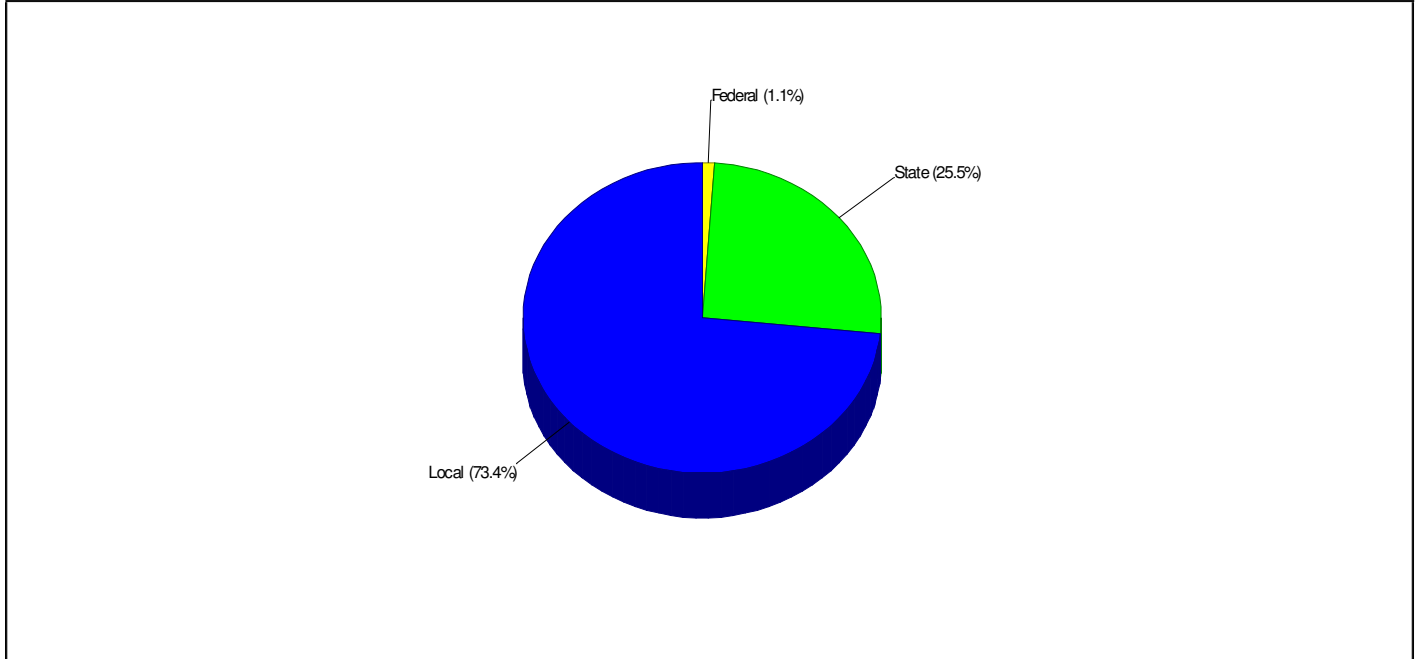

School Funding FOR NAZARETH AREA SCHOOLS