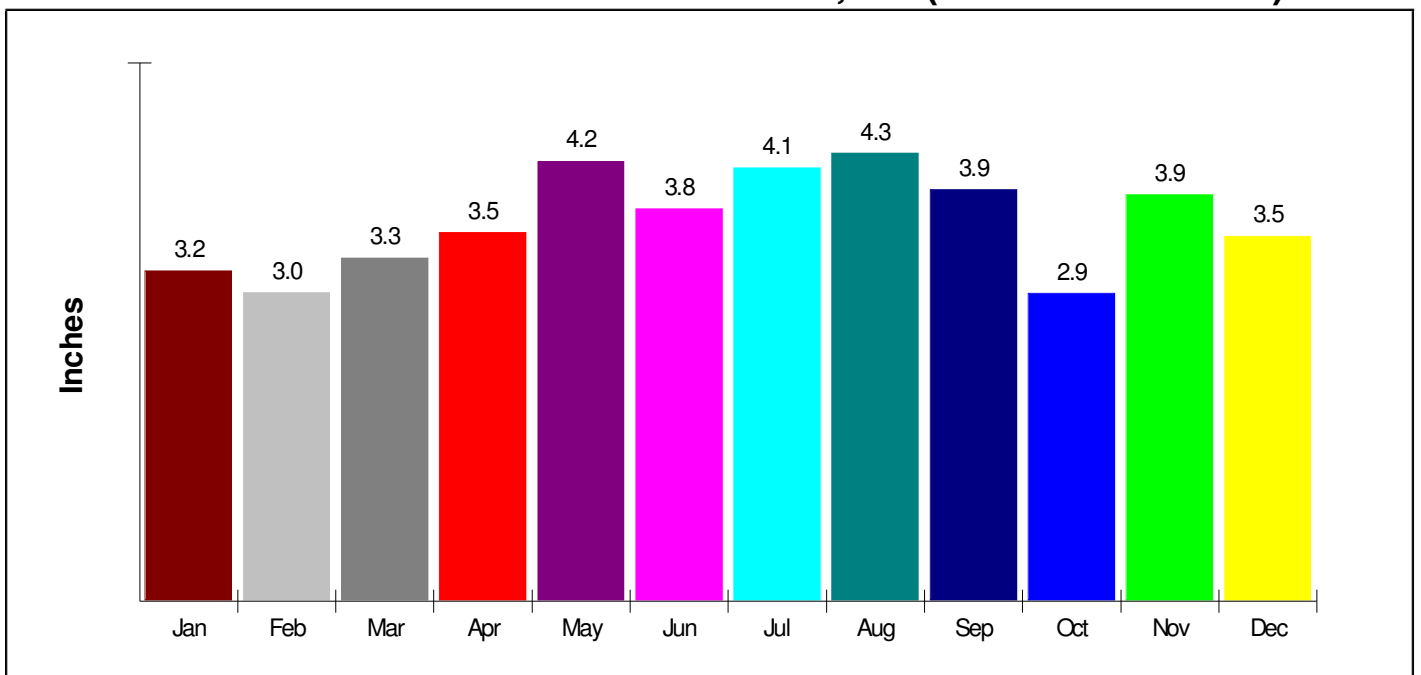

Average Precipitation Measured at ALLENTOWN AIRPORT, PA (elevation = 388ft.)

Prepared by RE/MAX Real Estate