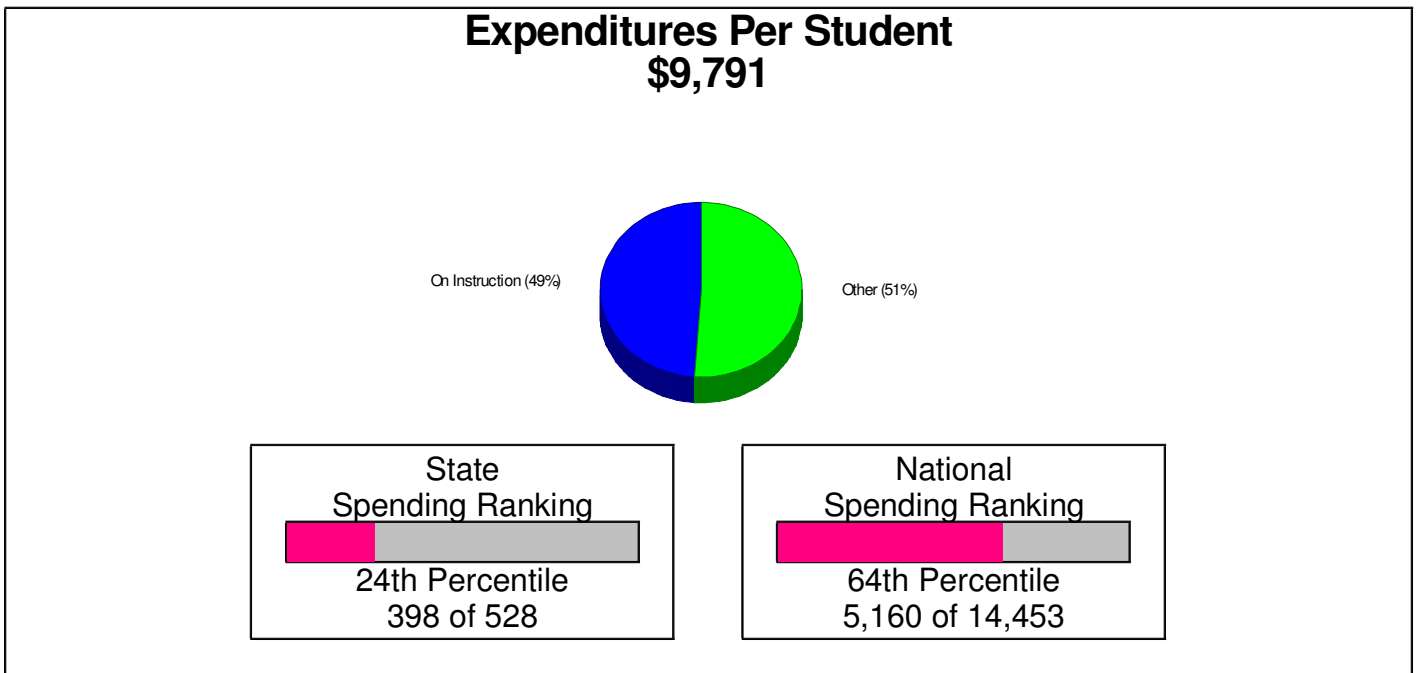

School Expenditures FOR BANGOR AREA SCHOOLS

Expenditures Per Student
$9,791