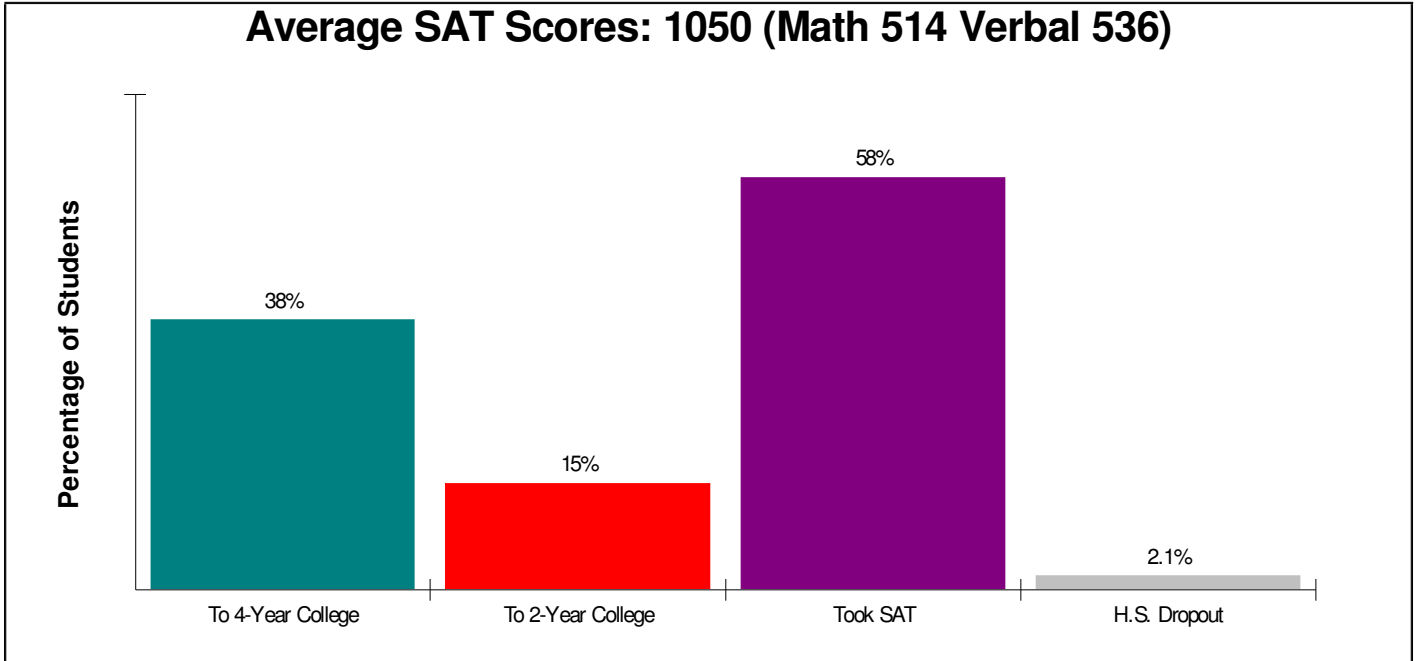

High School Statistics FOR BANGOR AREA SCHOOLS

Average SAT Scores: 1050 (Math 514 Verbal 536)