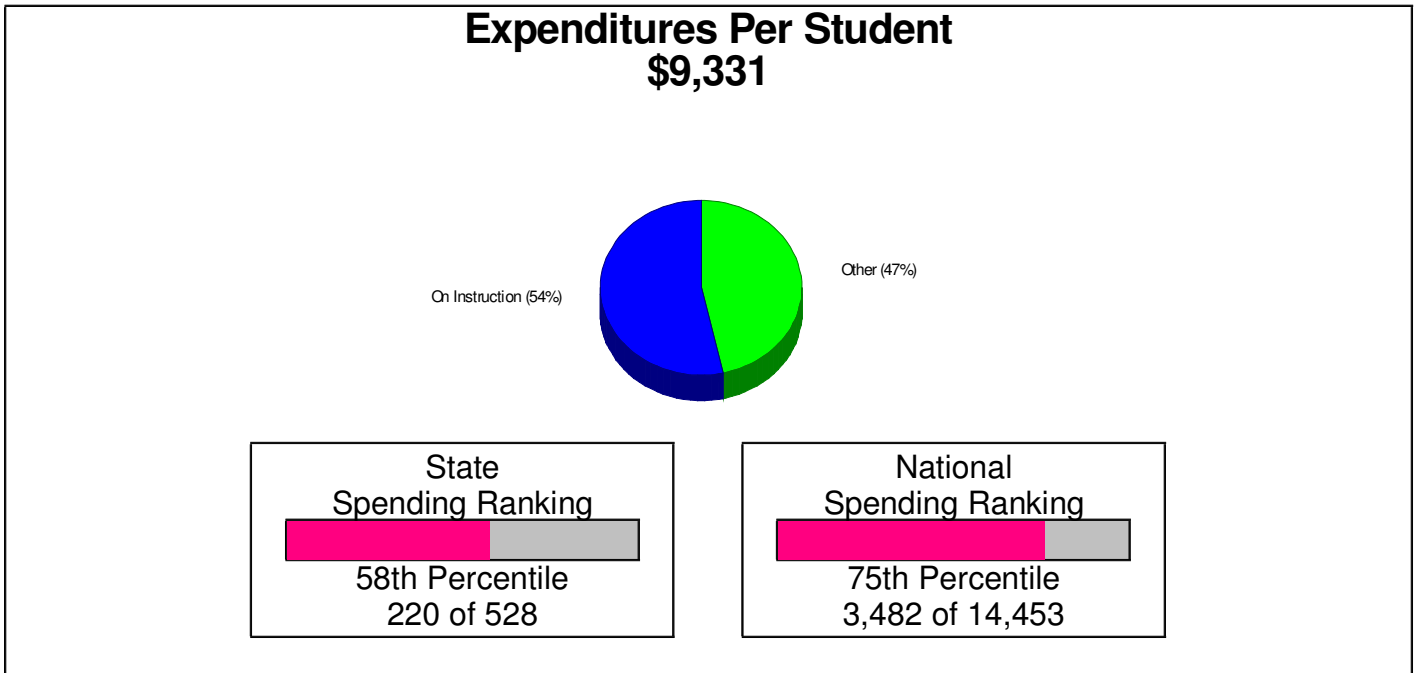

School Expenditures FOR NAZARETH AREA SCHOOLS

Expenditures Per Student
$9,331

Prepared by RE/MAX Real Estate