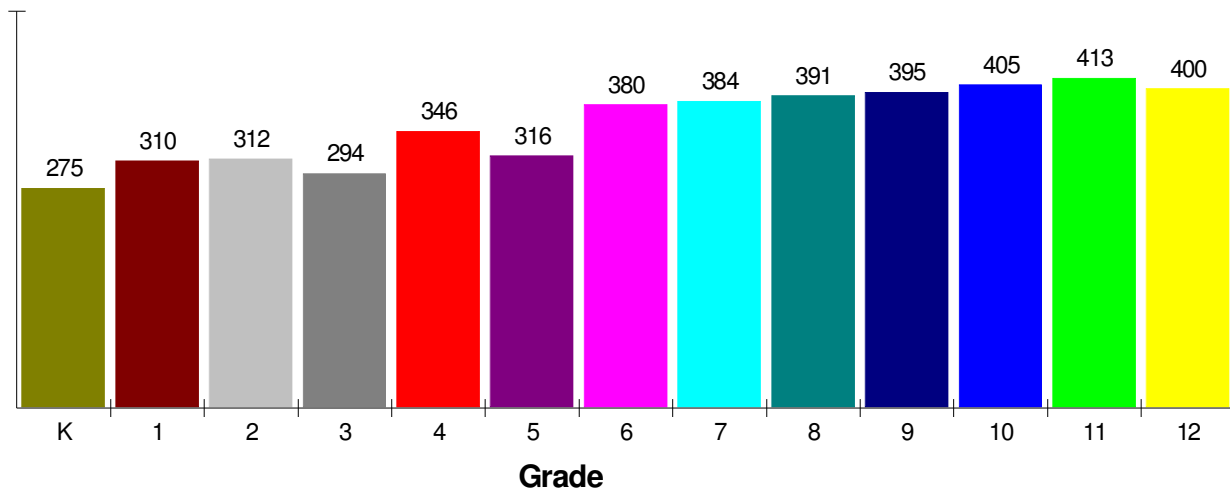

**General Facts
FOR NAZARETH AREA SCHOOLS**

NAZARETH AREA SCHOOLS
ONE EDUCATION PLAZA
NAZARETH, PA 18064

Type:	(610)759-1170	Independent Local District
Grade Range:		K - 12
Schools:		5
Teacher:		291
Students:		4,621
Student/Teacher Ratio:		15.9 To 1
Student/Librarian Ratio:		1,540.3 To 1
Secondary Student/Guidance Ratio:		179.2 To 1

**Student Enrollment By Grade
FOR NAZARETH AREA SCHOOLS**

Total Enrollment = 4,621

National Enrollment Ranking: 2,446 of 15,679 (84th Percentile)
State Enrollment Ranking: 113 of 529 (78th Percentile)

Prepared by RE/MAX Real Estate