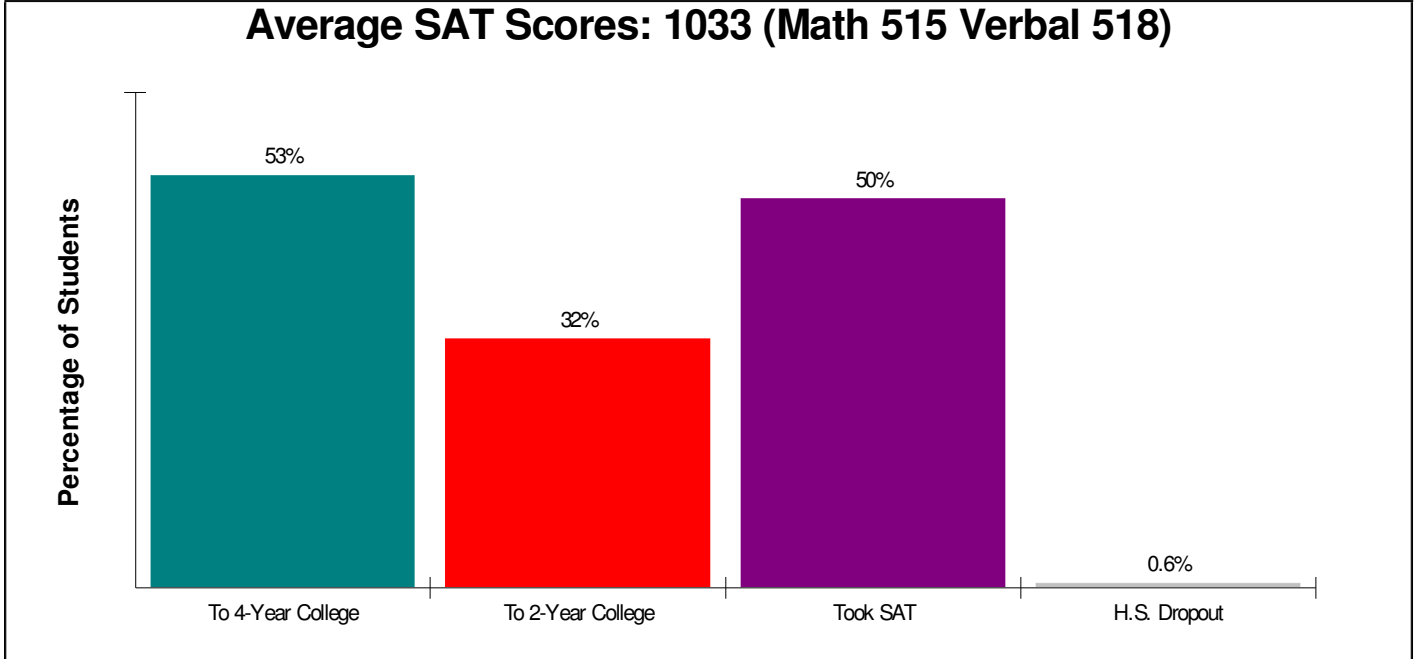

High School Statistics FOR NAZARETH AREA SCHOOLS

Average SAT Scores: 1033 (Math 515 Verbal 518)