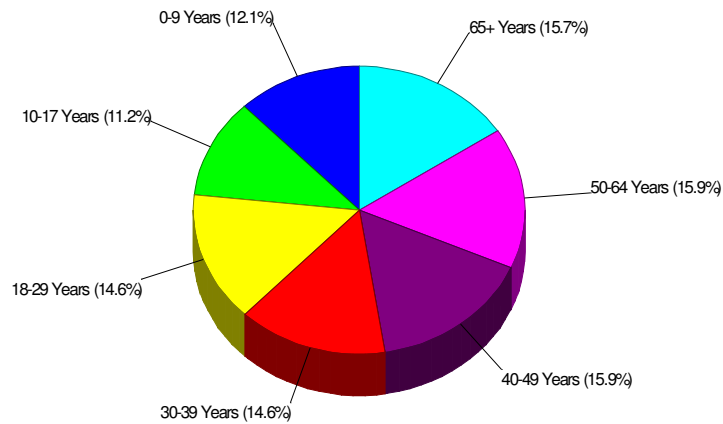

Age Breakdown For Northampton County Average Age = 38.4 Years

Household Characteristics For Northampton County

57.1% Married
31.7% With Children