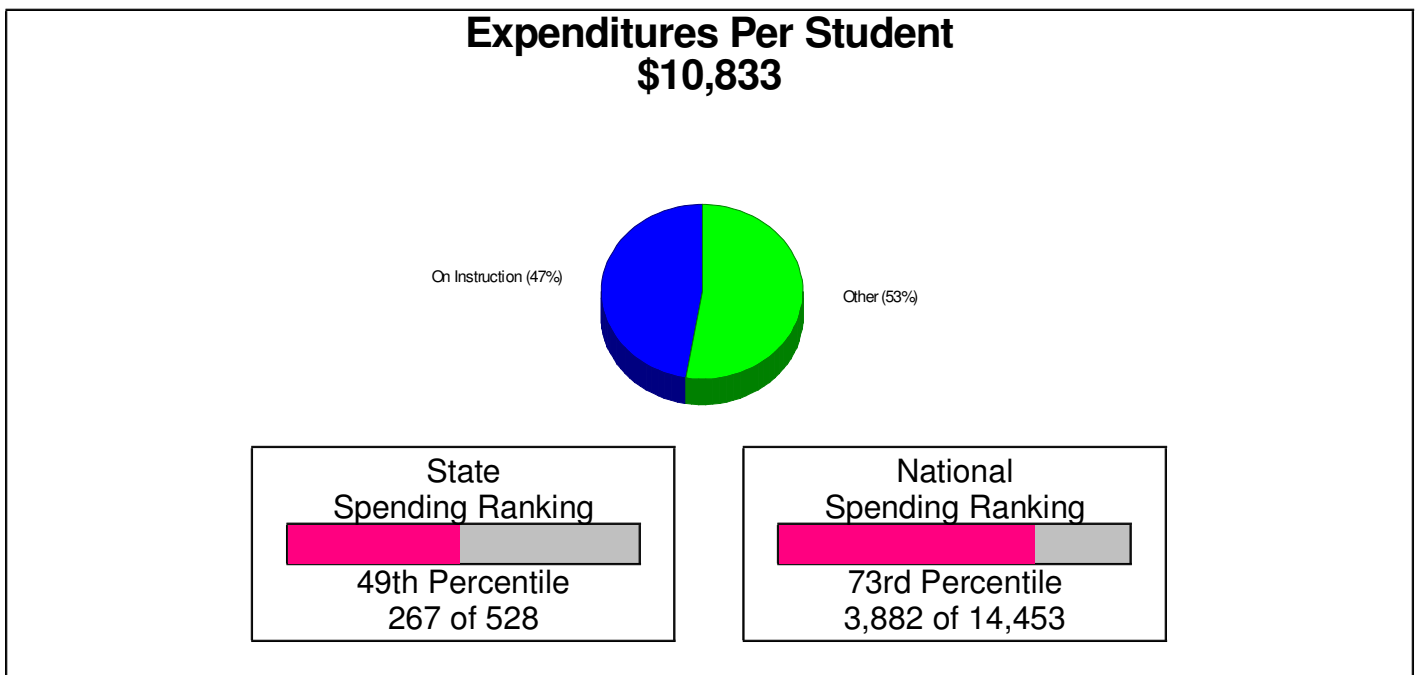

School Expenditures FOR NORTHERN LEHIGH SCHOOLS

Expenditures Per Student
$10,833