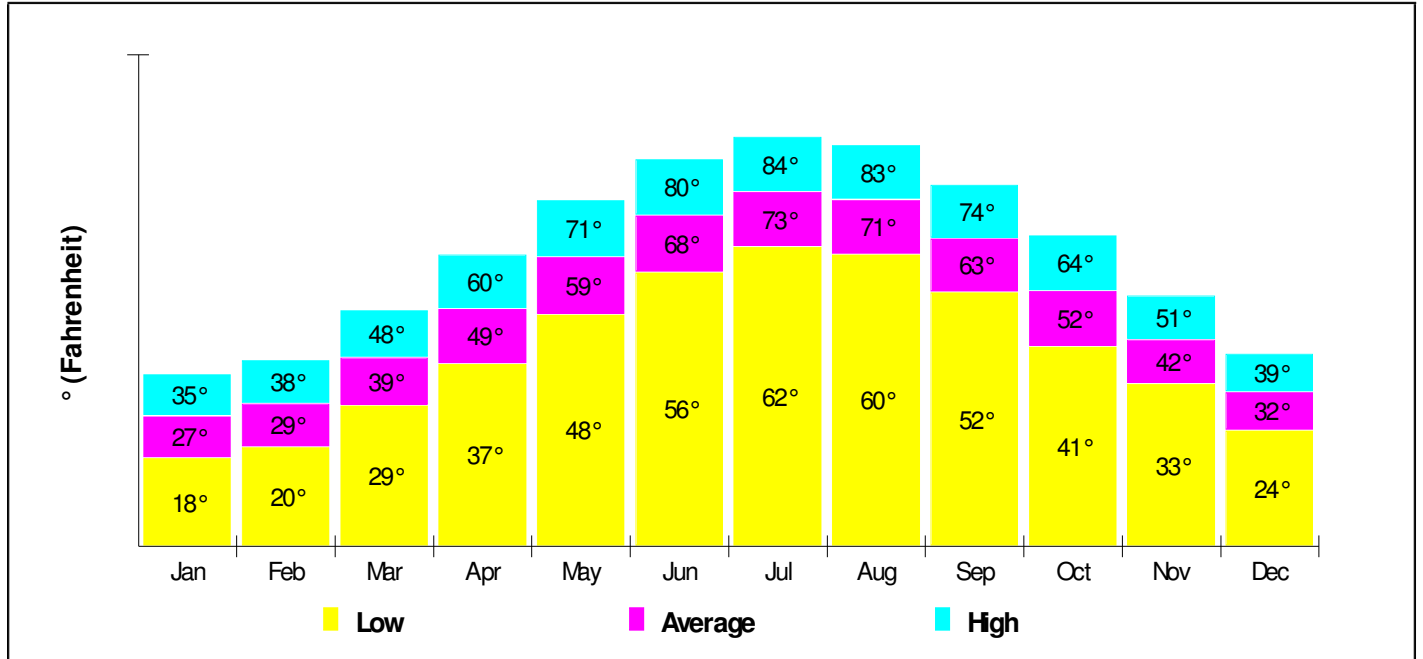

0.25% Chance Of Being The Victim Of A Bodily Crime

Prepared by RE/MAX Real Estate

Climate Information

Walnutport, Borough of

Prepared by RE/MAX Real Estate

Temperature Measured at PALMERTON, PA (elevation = 410ft.)