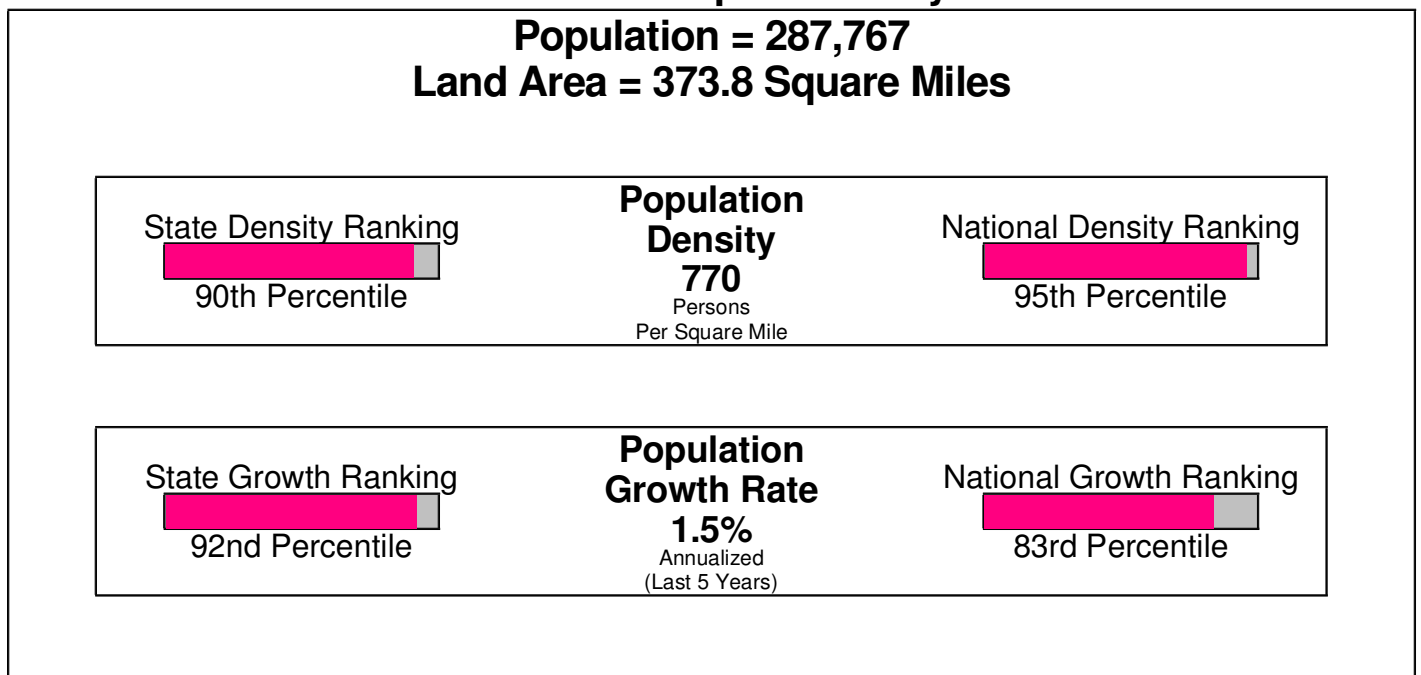

Denomination: Presbyterian Churches**Phone:** (610)767-6546**Distance from Subject:** 2.40 miles

County Facts

Walnutport, Borough of

Prepared by RE/MAX Real Estate

Income For Northampton County

Population For Northampton County