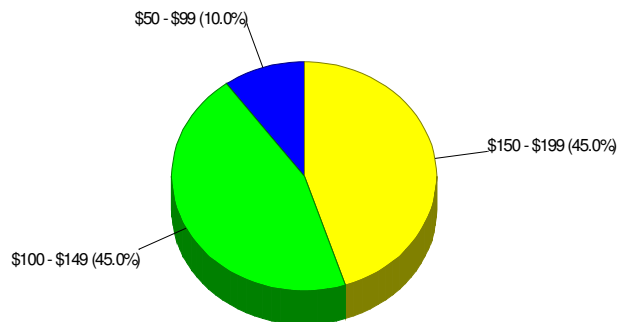

Prepared by RE/MAX Real Estate