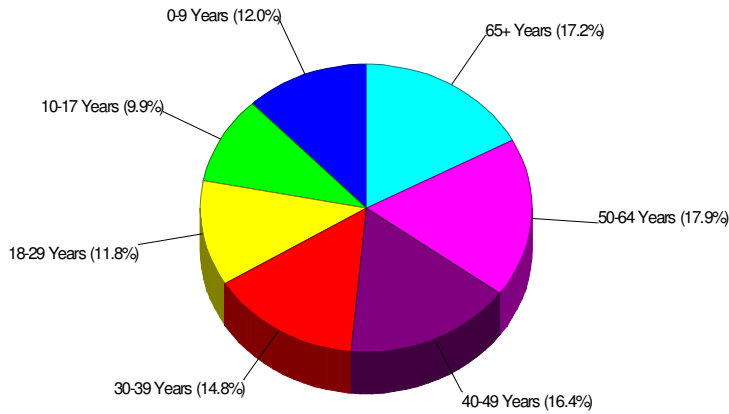

WALNUTPORT, BOROUGH OF, PA

Area Facts

Walnutport, Borough of

Prepared by RE/MAX Real Estate

Income For Borough of Walnutport

Population For Borough of Walnutport

Population = 2,189
Land Area = .7 Square Miles

Age Breakdown For Borough of Walnutport Average Age = 40.8 Years

Household Characteristics For Borough of Walnutport

55.3% Married
31.4% With Children

**Adult Education Level
For Borough of Walnutport**
72.2% High School Graduates
13.2% College Graduates