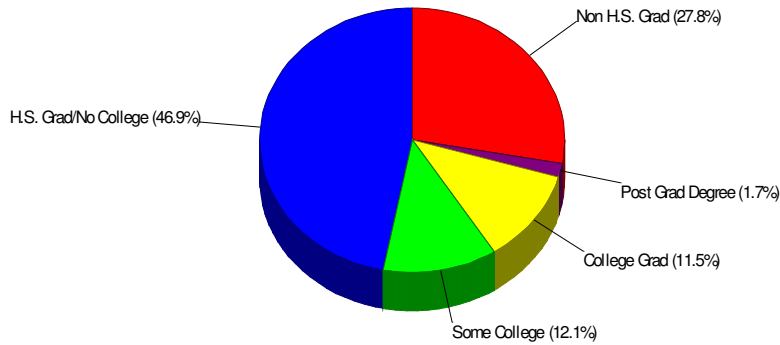

WALNUTPORT, BOROUGH OF, PA

Area Facts

Walnutport, Borough of

Prepared by RE/MAX Real Estate

Income For Borough of Walnutport

Population For Borough of Walnutport

Population = 2,189
Land Area = .7 Square Miles

Age Breakdown For Borough of Walnutport Average Age = 40.8 Years

Household Characteristics For Borough of Walnutport

55.3% Married
31.4% With Children

**Adult Education Level
For Borough of Walnutport**
72.2% High School Graduates
13.2% College Graduates