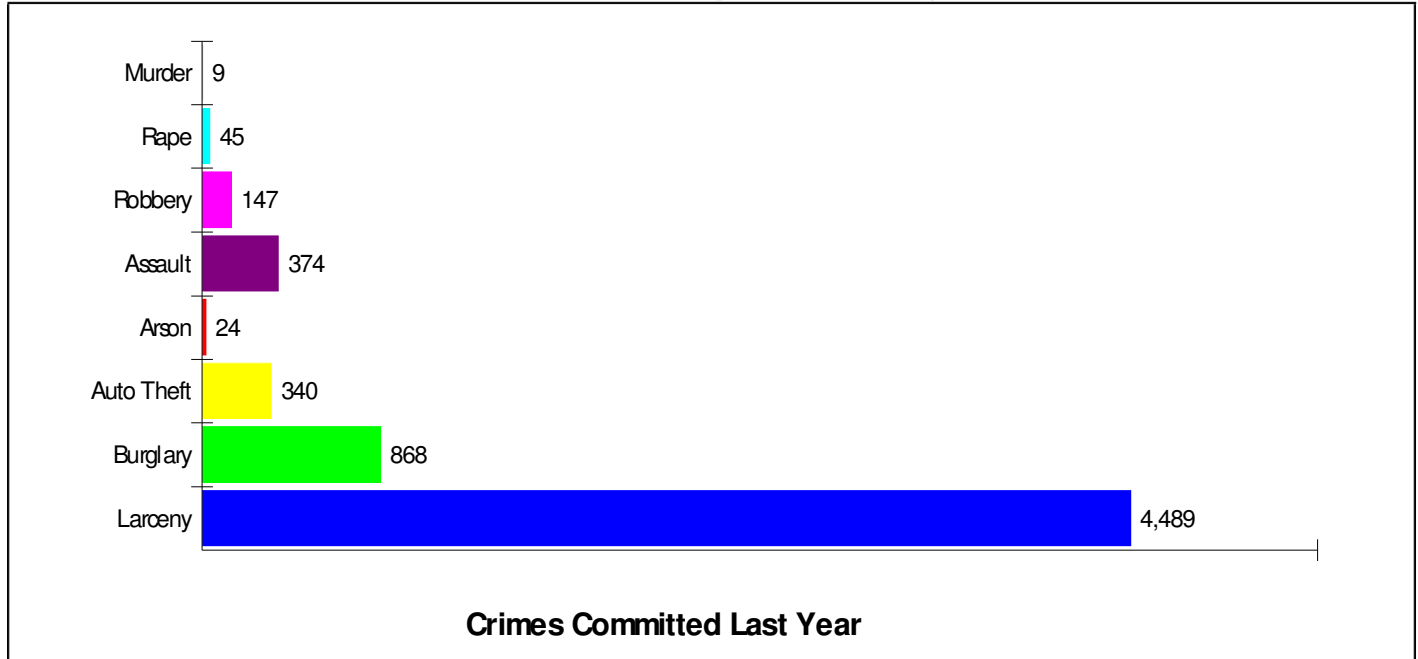

Crime Incidents For Northampton County

Crime Index For Northampton County

eNeighborhoods Crime Index™

State Ranking 57th Percentile	656	National Ranking 32nd Percentile

2.77% Chance Of Being The Victim Of A Crime

0.25% Chance Of Being The Victim Of A Bodily Crime

Prepared by RE/MAX Real Estate