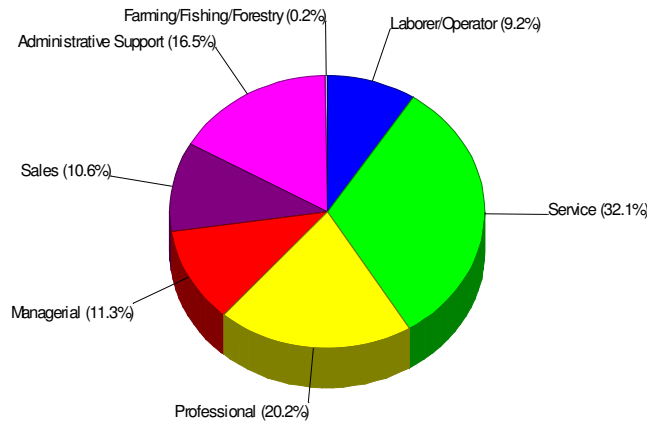

**81.9% High School Graduates
28.4% College Graduates**

Employment For Northampton County

Average Travel Time To Work = 26.3 Minutes

Occupation