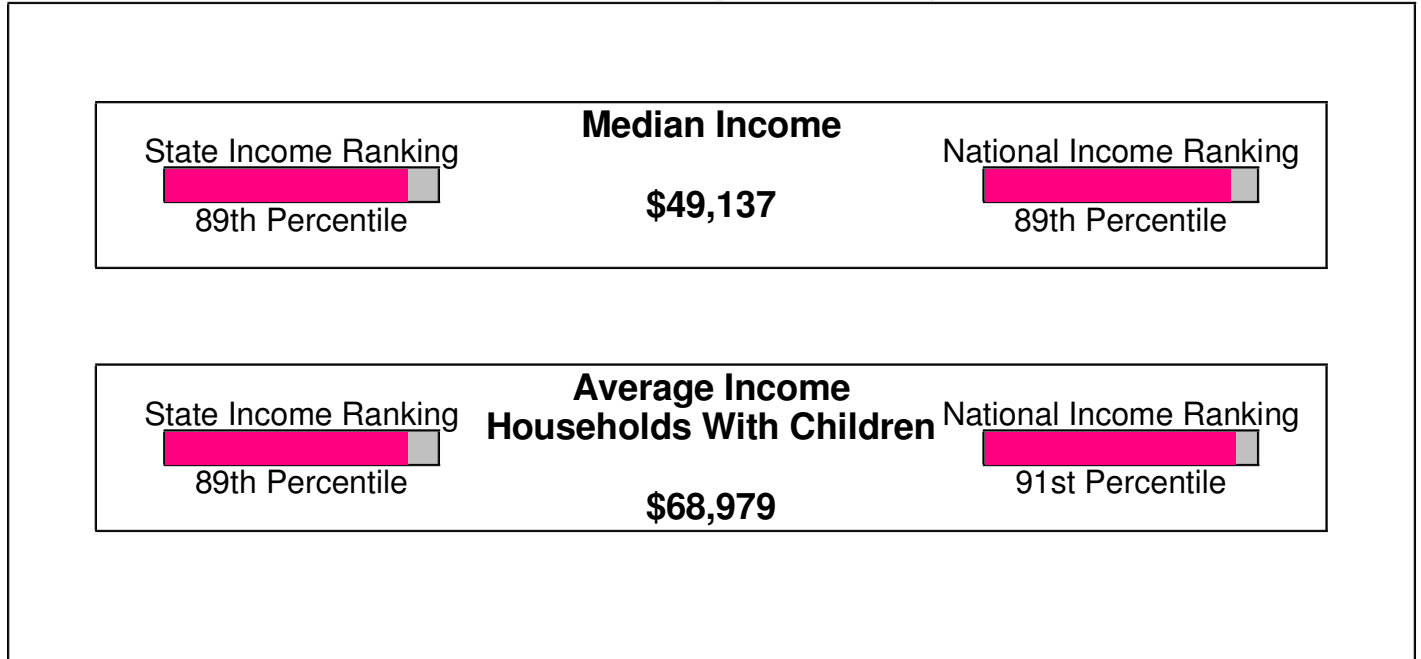

Denomination: Presbyterian Churches**Phone:** (610)767-6546**Distance from Subject:** 2.40 miles

County Facts

Walnutport, Borough of

Prepared by RE/MAX Real Estate

Income For Northampton County

Population For Northampton County