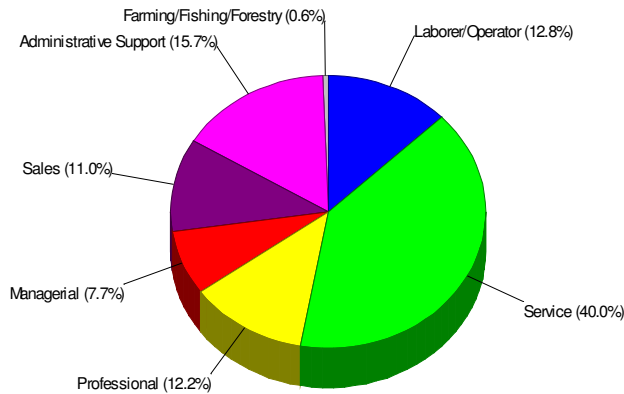

**Employment
For Borough of Walnutport**

Average Travel Time To Work = 30.9 Minutes