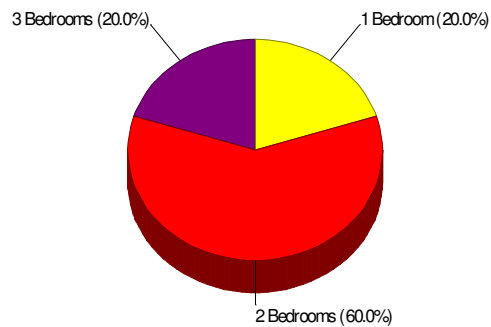

Home Ownership For Neighborhood Within Borough of Walnutport

Owner Occupied Households = 72.3%
Median Housing Value = \$169,686
Median Number of Bedrooms = 3

Home Size Breakdown

Prepared by RE/MAX Real Estate

Rental

For Neighborhood Within Borough of Walnutport

Renter Occupied Households = 27.7%
Median Monthly Rent = \$568
Median Number of Bedrooms = 2

Home Size Breakdown

Home Sales Pricing Pattern (Closest 20)