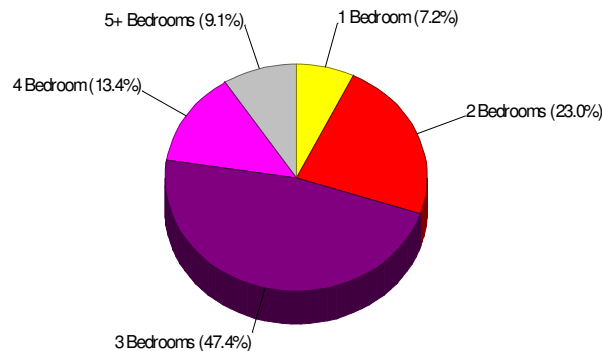

Mascot: Eagles

Housing Information

Walnutport, Borough of

Prepared by RE/MAX Real Estate

Housing Characteristics For Neighborhood Within Borough of Walnutport

Average Age of Housing 44 years

Type of Dwelling

Home Ownership For Neighborhood Within Borough of Walnutport

Owner Occupied Households = 72.3%
Median Housing Value = \$169,686
Median Number of Bedrooms = 3

Home Size Breakdown

Prepared by RE/MAX Real Estate

Rental

For Neighborhood Within Borough of Walnutport

Renter Occupied Households = 27.7%
Median Monthly Rent = \$568
Median Number of Bedrooms = 2

Home Size Breakdown

Home Sales Pricing Pattern (Closest 20)