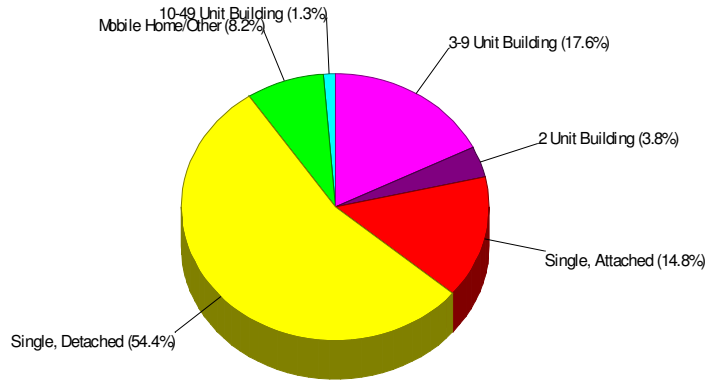

Mascot: Eagles

Housing Information

Walnutport, Borough of

Prepared by RE/MAX Real Estate

Housing Characteristics For Neighborhood Within Borough of Walnutport

Average Age of Housing 44 years

Type of Dwelling

Home Ownership For Neighborhood Within Borough of Walnutport

Owner Occupied Households = 72.3%
Median Housing Value = \$169,686
Median Number of Bedrooms = 3

Home Size Breakdown

Prepared by RE/MAX Real Estate