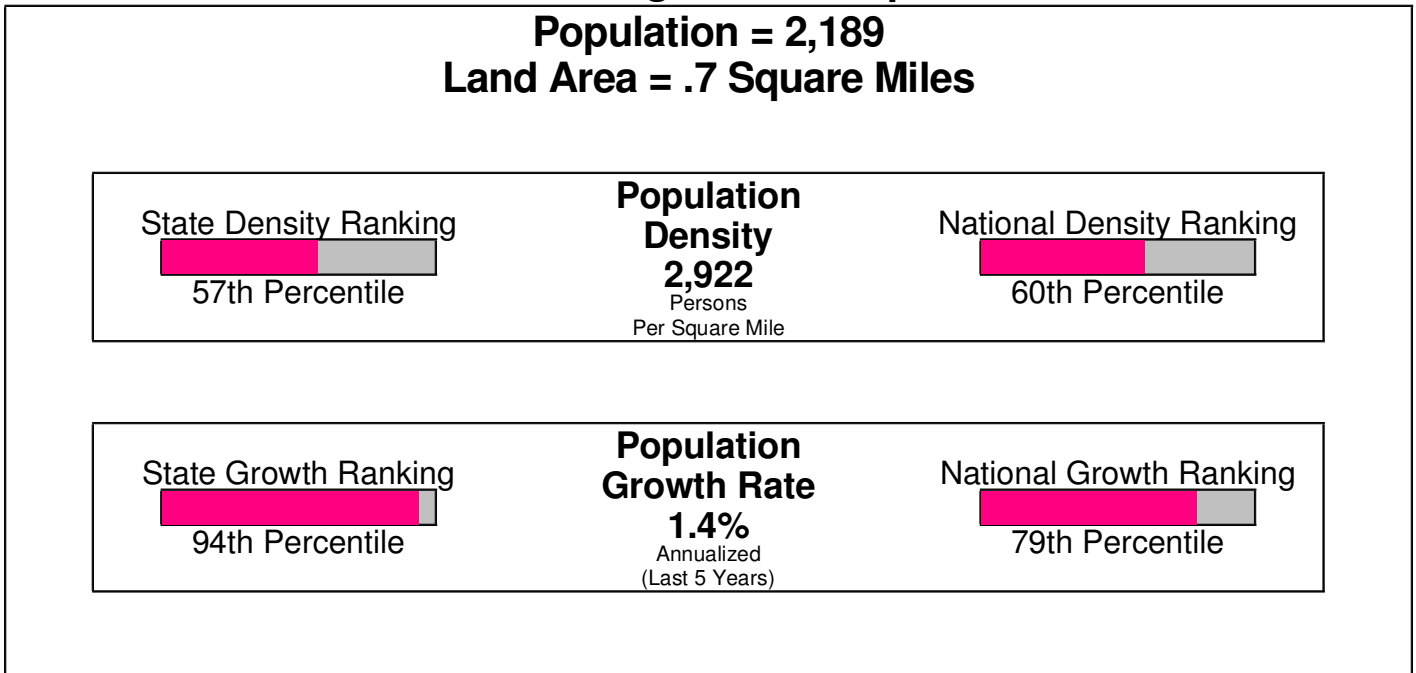

WALNUTPORT, BOROUGH OF, PA

Area Facts

Walnutport, Borough of

Prepared by RE/MAX Real Estate

Income For Borough of Walnutport

Population For Borough of Walnutport

Population = 2,189
Land Area = .7 Square Miles

Age Breakdown For Borough of Walnutport Average Age = 40.8 Years

Household Characteristics For Borough of Walnutport

55.3% Married
31.4% With Children

**Adult Education Level
For Borough of Walnutport**
72.2% High School Graduates
13.2% College Graduates