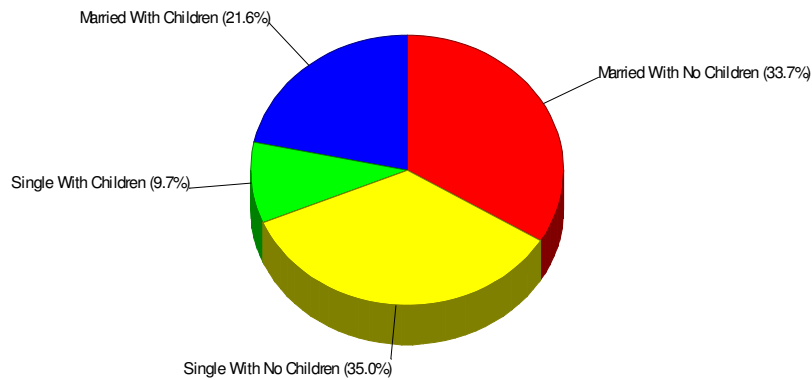

WALNUTPORT, BOROUGH OF, PA

Area Facts

Walnutport, Borough of

Prepared by RE/MAX Real Estate

Income For Borough of Walnutport

Population For Borough of Walnutport

Population = 2,189
Land Area = .7 Square Miles

Age Breakdown For Borough of Walnutport Average Age = 40.8 Years

Household Characteristics For Borough of Walnutport

55.3% Married
31.4% With Children

**Adult Education Level
For Borough of Walnutport**
72.2% High School Graduates
13.2% College Graduates