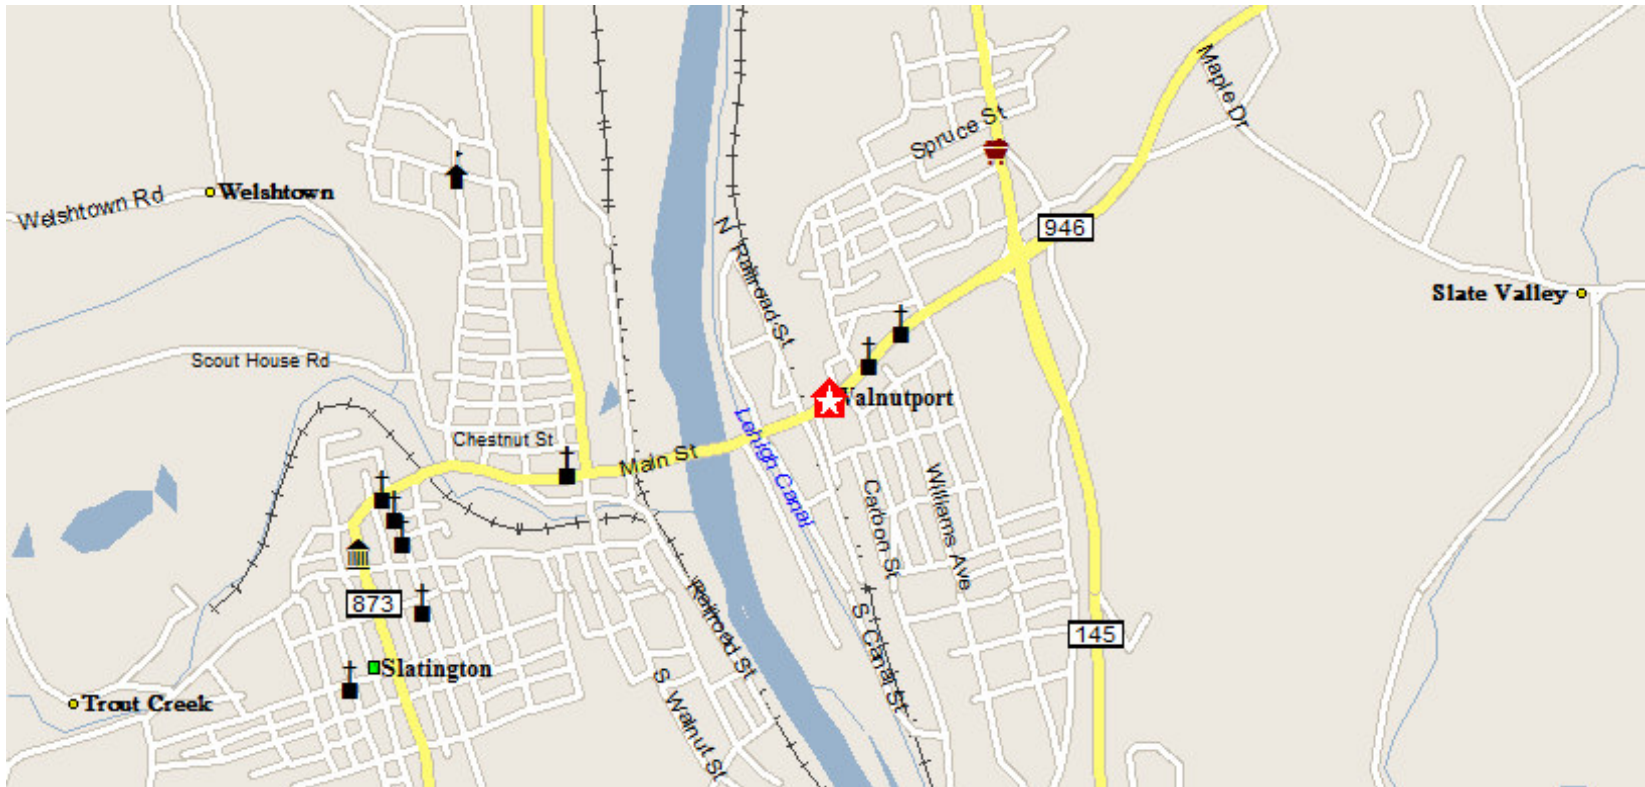

WALNUTPORT, BOROUGH OF, PA

Area Facts

Walnutport, Borough of

Prepared by RE/MAX Real Estate

Income For Borough of Walnutport

Population For Borough of Walnutport

Population = 2,189
Land Area = .7 Square Miles