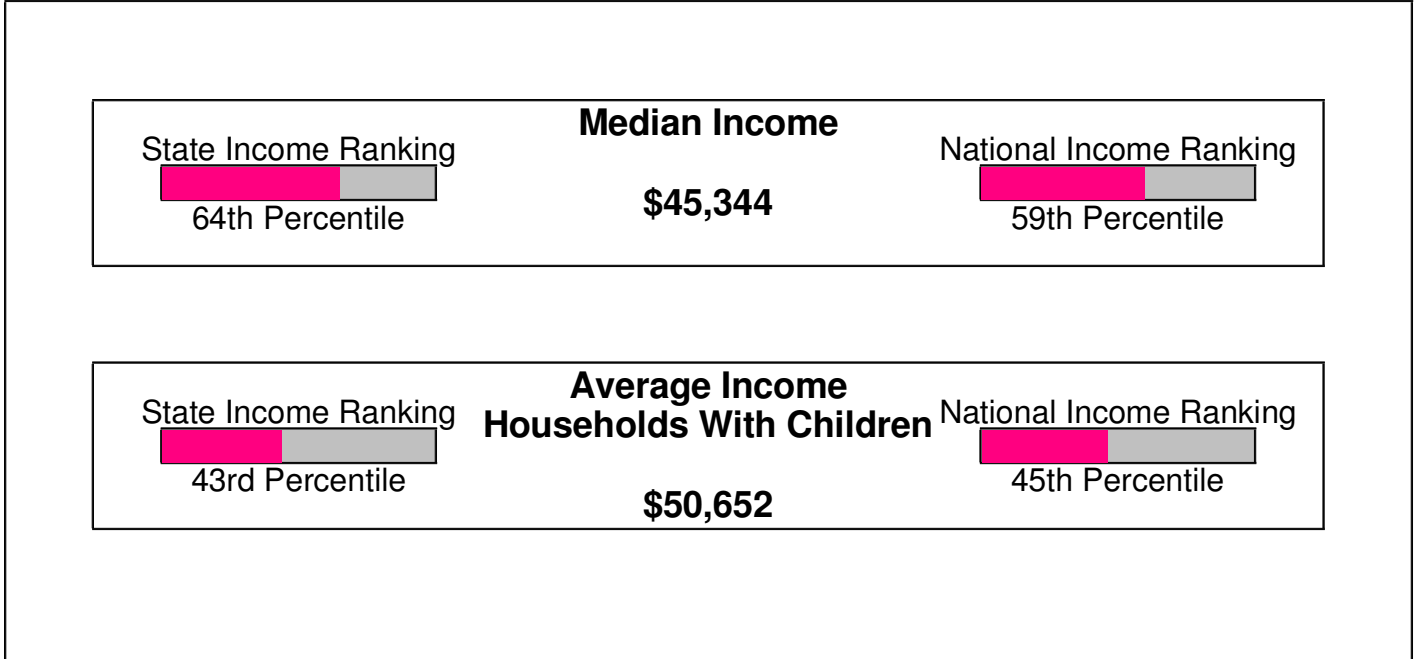

WALNUTPORT, BOROUGH OF, PA

Area Facts

Walnutport, Borough of

Prepared by RE/MAX Real Estate

Income For Borough of Walnutport

Population For Borough of Walnutport

Population = 2,189
Land Area = .7 Square Miles

Age Breakdown For Borough of Walnutport Average Age = 40.8 Years

Household Characteristics For Borough of Walnutport

55.3% Married
31.4% With Children

**Adult Education Level
For Borough of Walnutport**
72.2% High School Graduates
13.2% College Graduates