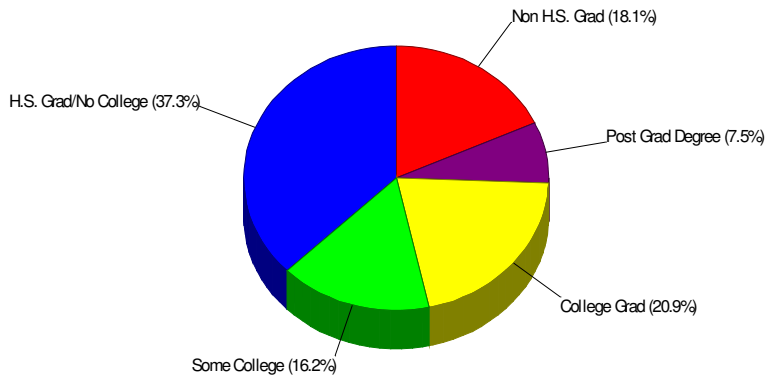

**81.9% High School Graduates
28.4% College Graduates**

Employment For Northampton County

Average Travel Time To Work = 26.3 Minutes

Occupation