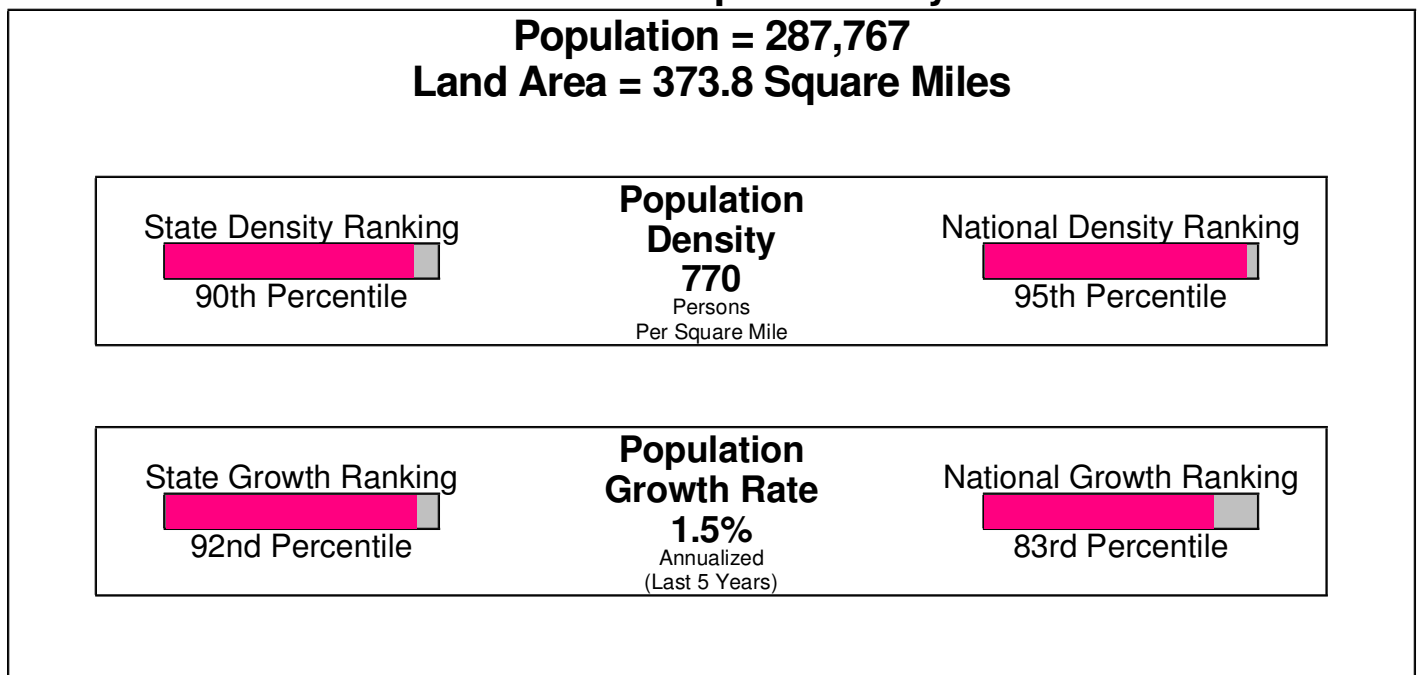

County Facts

Washington, Township of (Northampton County)

Prepared by RE/MAX Real Estate

Income For Northampton County

Population For Northampton County

Age Breakdown For Northampton County Average Age = 38.4 Years