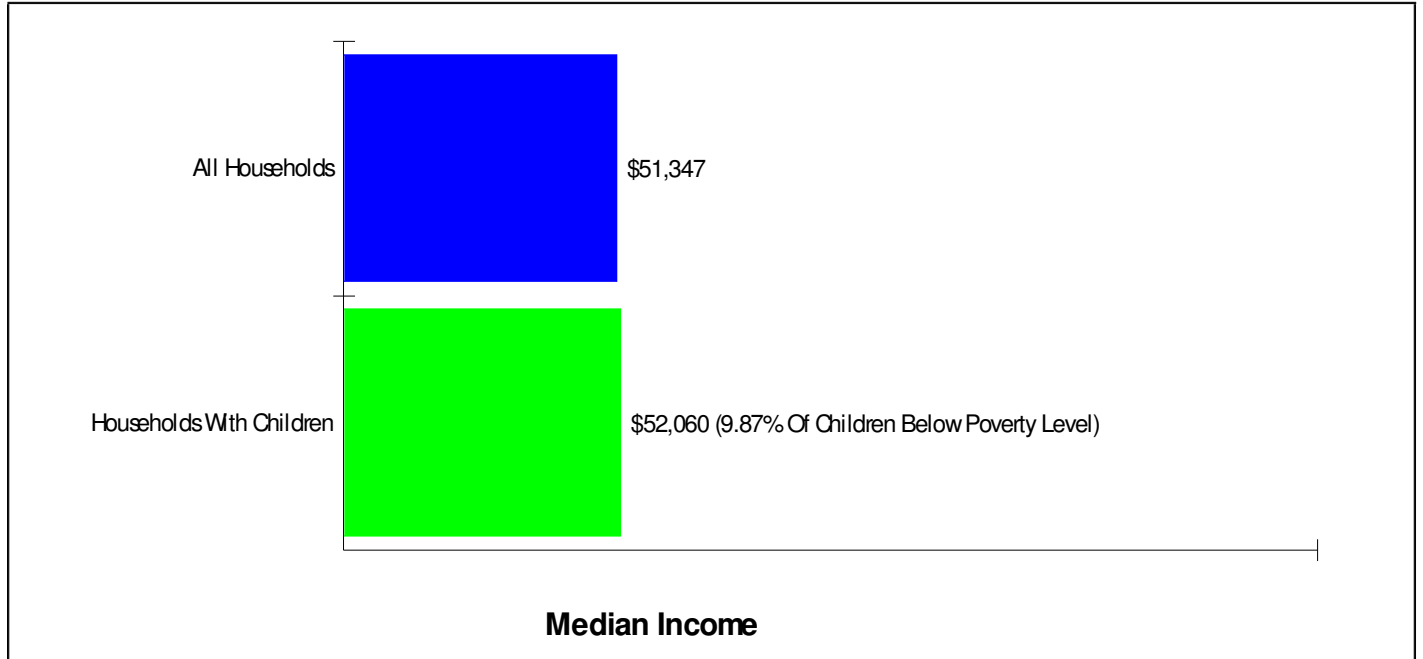

Income FOR BANGOR AREA SCHOOLS