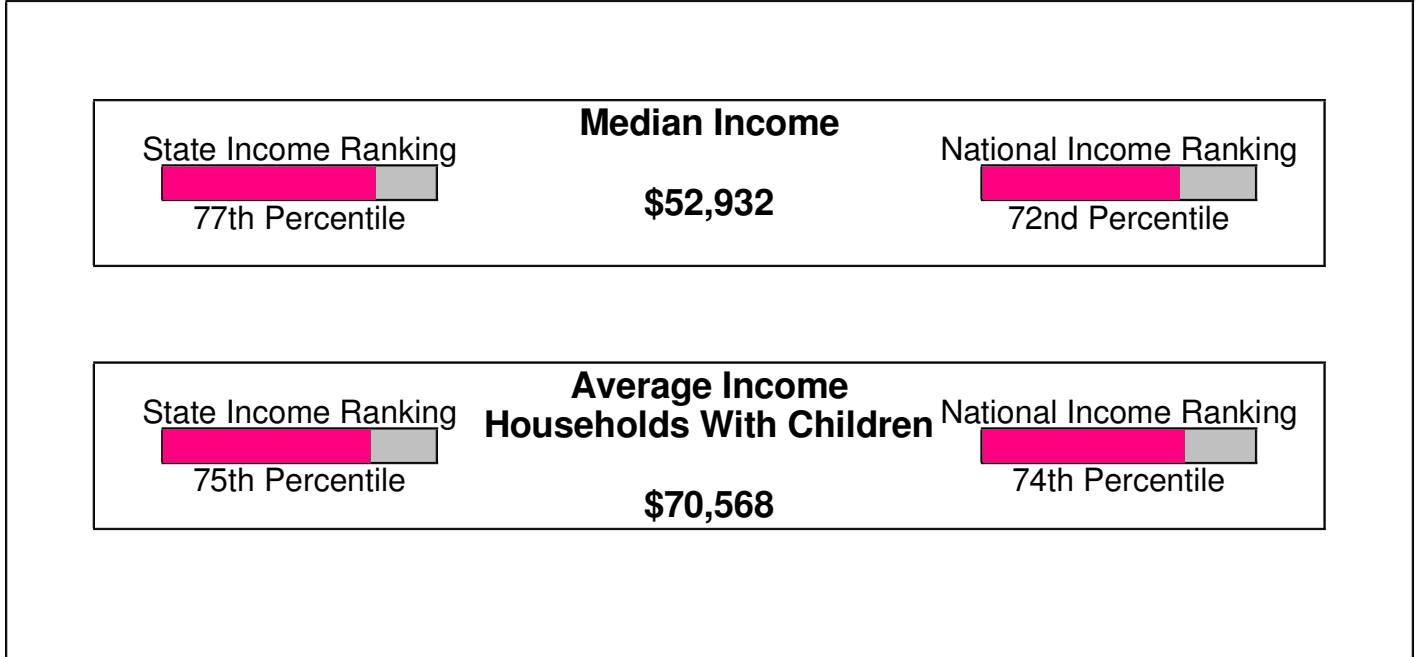

Income For Township of Washington