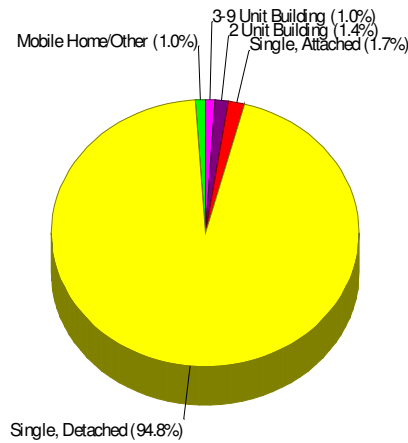

Washington, Township of (Northampton County)

Prepared by RE/MAX Real Estate

Housing Characteristics For Neighborhood Within Township of Washington

Average Age of Housing 39 years

Type of Dwelling

Home Ownership For Neighborhood Within Township of Washington

Owner Occupied Households = 86.1%
Median Housing Value = \$224,077
Median Number of Bedrooms = 3

Home Size Breakdown

Prepared by RE/MAX Real Estate

Rental

For Neighborhood Within Township of Washington

Renter Occupied Households = 13.9%
Median Monthly Rent = \$667
Median Number of Bedrooms = 3