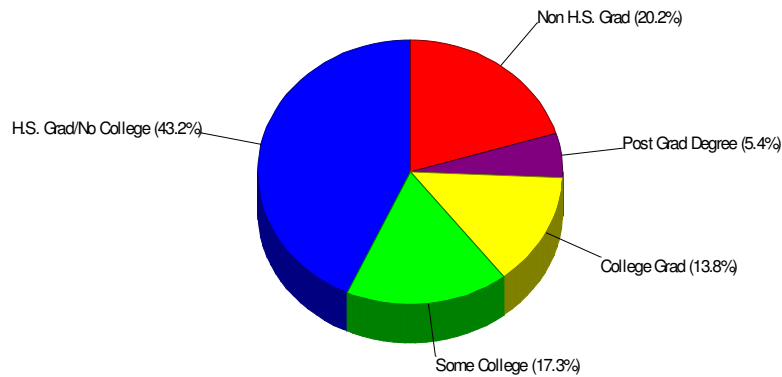

Age Breakdown For Township of Washington Average Age = 42.1 Years

Household Characteristics For Township of Washington

63.1% Married
31.3% With Children

Prepared by RE/MAX Real Estate

Adult Education Level For Township of Washington 79.8% High School Graduates 19.2% College Graduates