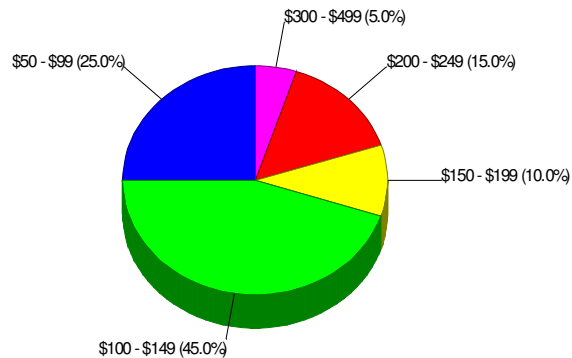

Home Sales Pricing Pattern (Closest 20)

Median Price = $133,500
Average Price = $143,500

Prepared by RE/MAX Real Estate