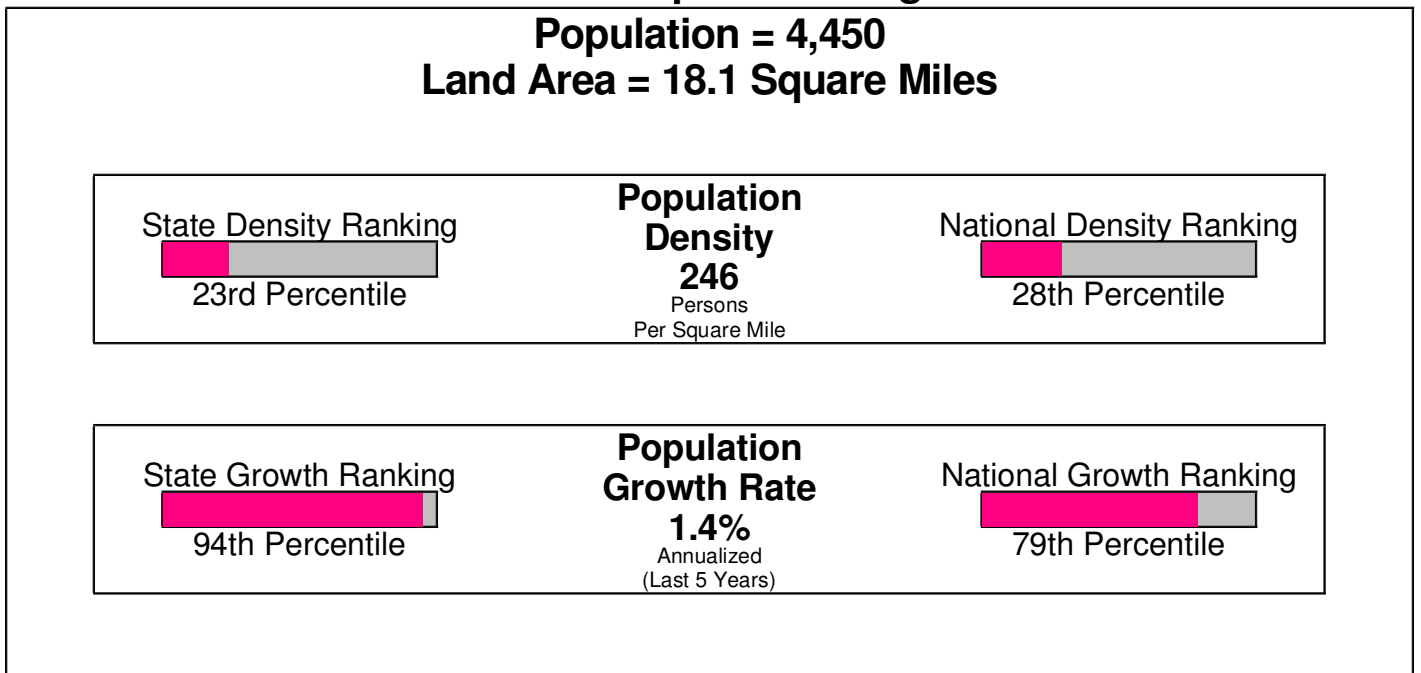

WASHINGTON, TOWNSHIP OF (NORTHAMPTON COUNTY), PA

Area Facts

Washington, Township of (Northampton County)

Prepared by RE/MAX Real Estate

Income For Township of Washington

Population For Township of Washington