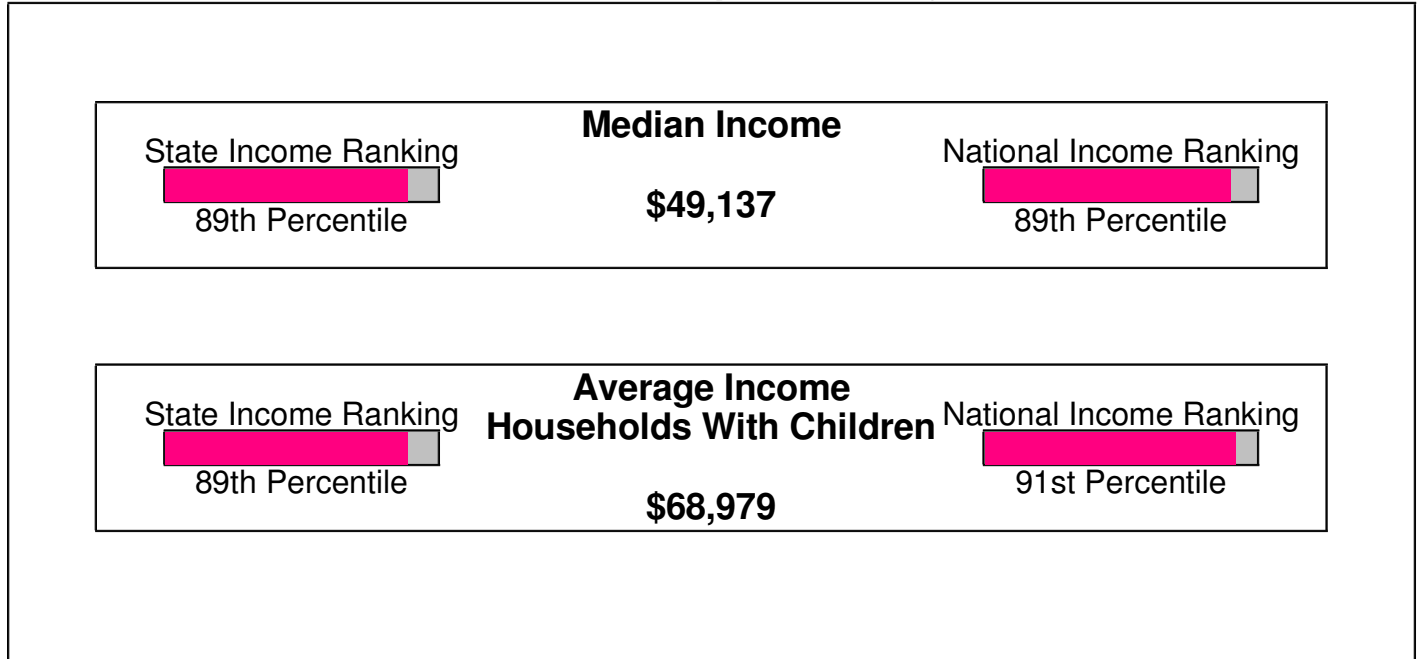

County Facts

Washington, Township of (Northampton County)

Prepared by RE/MAX Real Estate

Income For Northampton County

Population For Northampton County

Age Breakdown For Northampton County Average Age = 38.4 Years