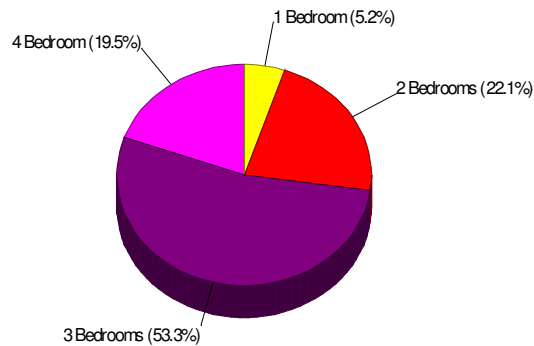

Washington, Township of (Northampton County)

Prepared by RE/MAX Real Estate

Housing Characteristics For Neighborhood Within Township of Washington

Average Age of Housing 39 years

Type of Dwelling

Home Ownership For Neighborhood Within Township of Washington

Owner Occupied Households = 86.1%
Median Housing Value = \$224,077
Median Number of Bedrooms = 3

Home Size Breakdown

Prepared by RE/MAX Real Estate

Rental

For Neighborhood Within Township of Washington

Renter Occupied Households = 13.9%
Median Monthly Rent = \$667
Median Number of Bedrooms = 3