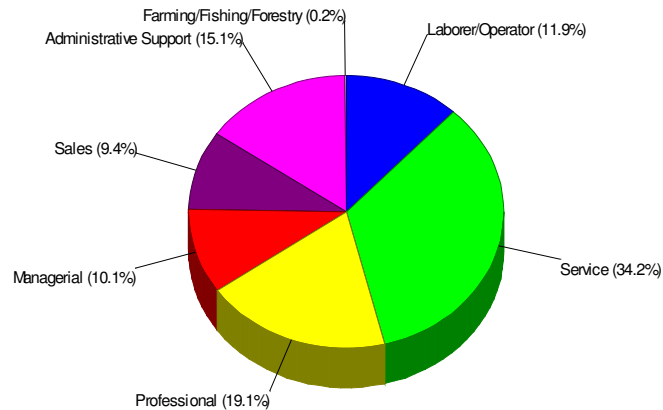

Employment For Township of Washington Average Travel Time To Work = 27.8 Minutes