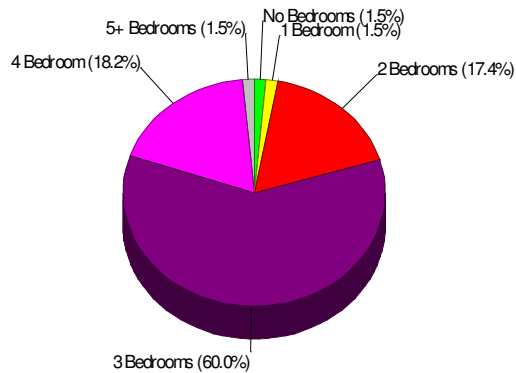

Washington, Township of (Northampton County)

Prepared by RE/MAX Real Estate

Housing Characteristics For Neighborhood Within Township of Washington

Average Age of Housing 39 years

Type of Dwelling

Home Ownership For Neighborhood Within Township of Washington

Owner Occupied Households = 86.1%
Median Housing Value = \$224,077
Median Number of Bedrooms = 3

Home Size Breakdown

Prepared by RE/MAX Real Estate

Rental

For Neighborhood Within Township of Washington

Renter Occupied Households = 13.9%
Median Monthly Rent = \$667
Median Number of Bedrooms = 3