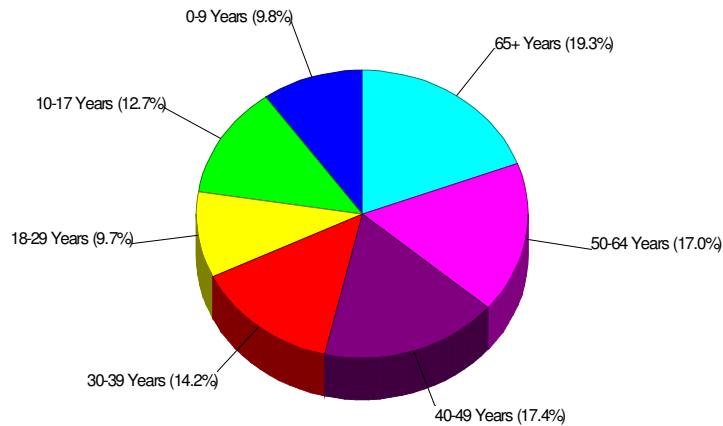

WASHINGTON, TOWNSHIP OF (NORTHAMPTON COUNTY), PA

Area Facts

Washington, Township of (Northampton County)

Prepared by RE/MAX Real Estate

Income For Township of Washington

Population For Township of Washington

Age Breakdown For Township of Washington Average Age = 42.1 Years

Household Characteristics For Township of Washington

63.1% Married
31.3% With Children

Prepared by RE/MAX Real Estate

Adult Education Level For Township of Washington 79.8% High School Graduates 19.2% College Graduates