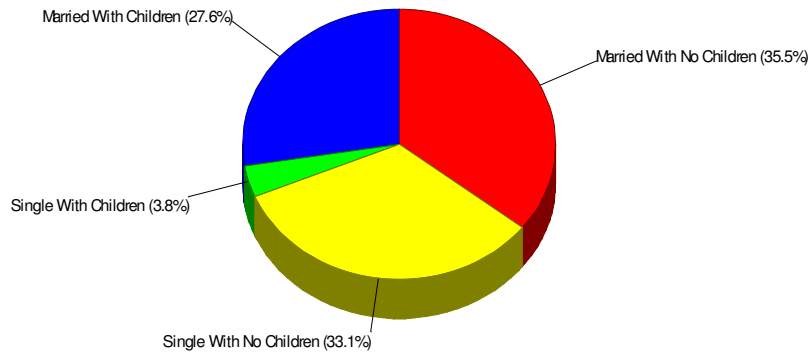

Age Breakdown For Township of Washington Average Age = 42.1 Years

Household Characteristics For Township of Washington

63.1% Married
31.3% With Children

Prepared by RE/MAX Real Estate

Adult Education Level For Township of Washington 79.8% High School Graduates 19.2% College Graduates