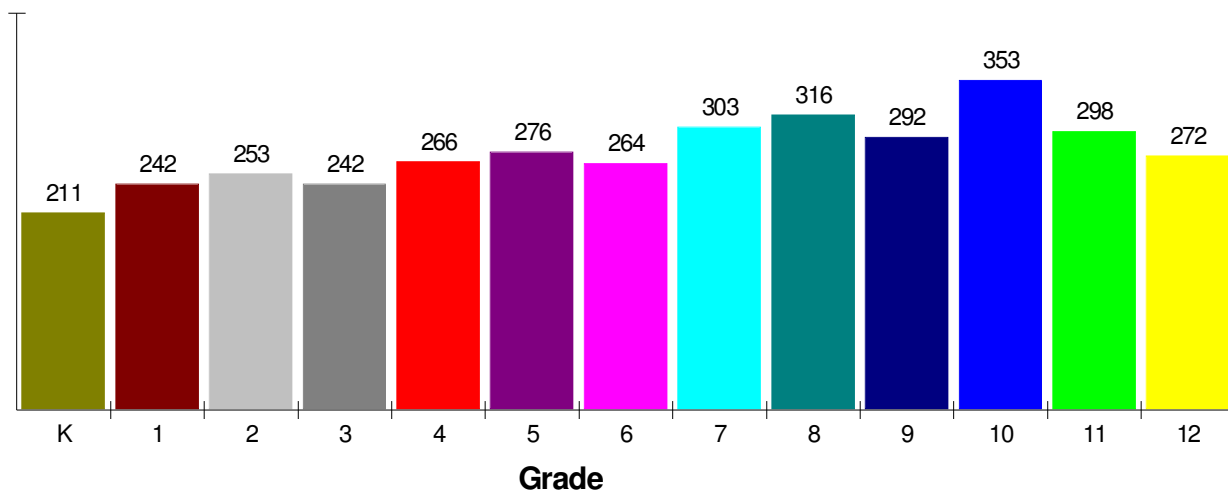

General Facts FOR BANGOR AREA SCHOOLS

BANGOR AREA SCHOOLS
123 FIVE POINTS RICHMOND RD
BANGOR, PA 18013

Type:	(610)588-2163	Independent Local District
Grade Range:		K - 12
Schools:		5
Teacher:		237
Students:		3,588
Student/Teacher Ratio:		15.1 To 1
Student/Librarian Ratio:		897.0 To 1
Secondary Student/Guidance Ratio:		303.8 To 1

Student Enrollment By Grade FOR BANGOR AREA SCHOOLS

Total Enrollment = 3,588

National Enrollment Ranking: 3,010 of 15,679 (80th Percentile)
State Enrollment Ranking: 165 of 529 (68th Percentile)