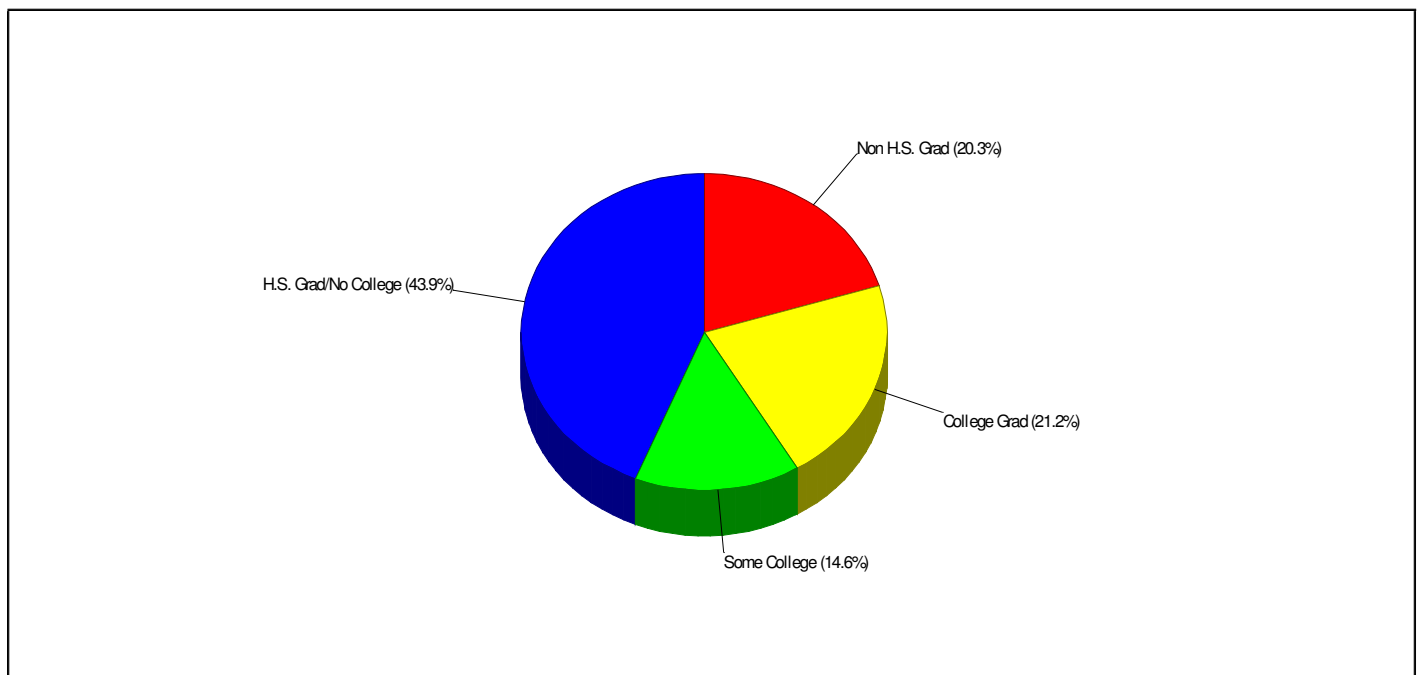

Parent Education Level FOR BANGOR AREA SCHOOLS

Prepared by RE/MAX Real Estate