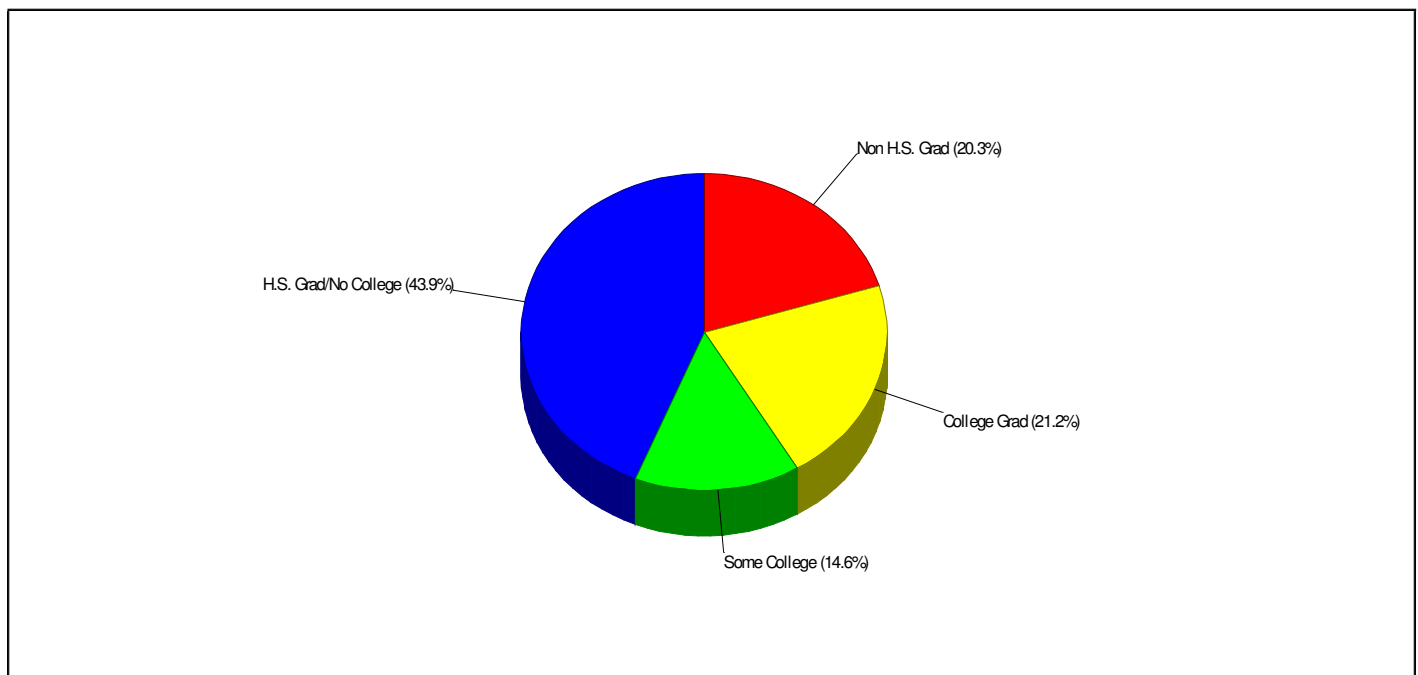

Parent Education Level FOR BANGOR AREA SCHOOLS

Prepared by RE/MAX Real Estate