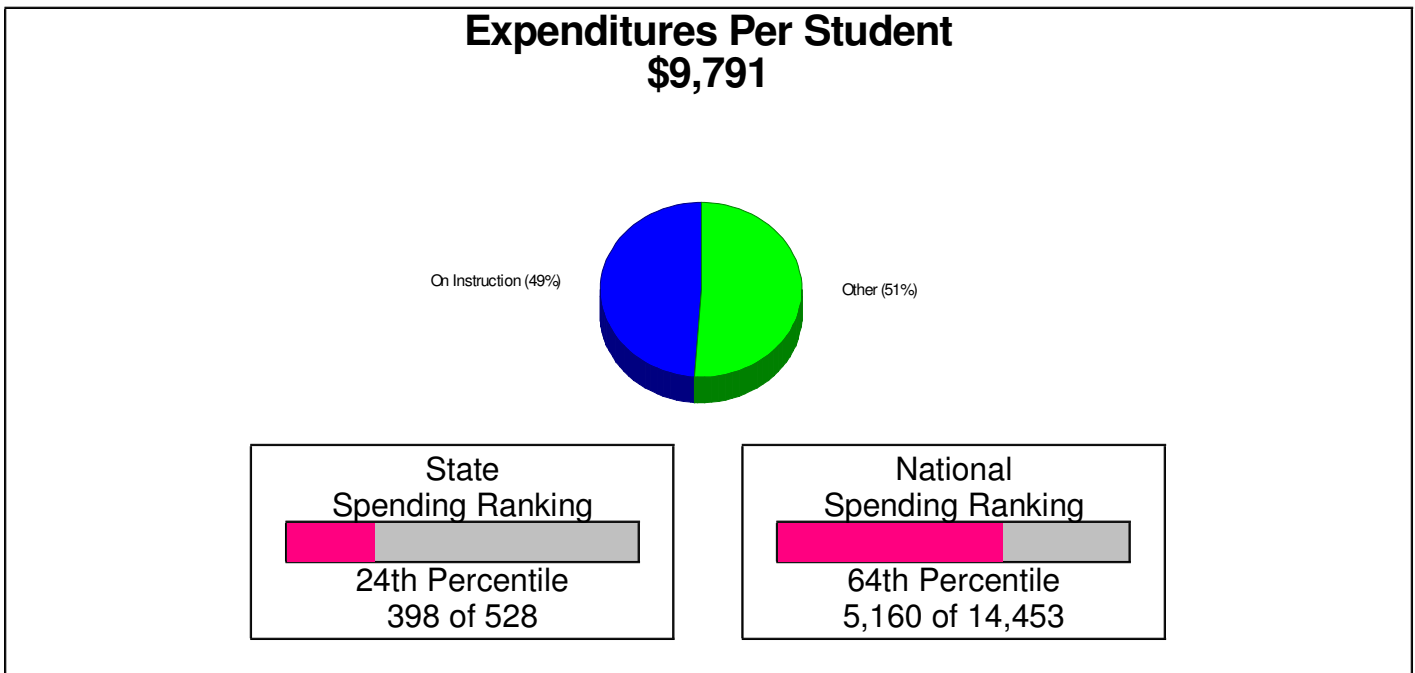

School Expenditures FOR BANGOR AREA SCHOOLS

Expenditures Per Student
$9,791