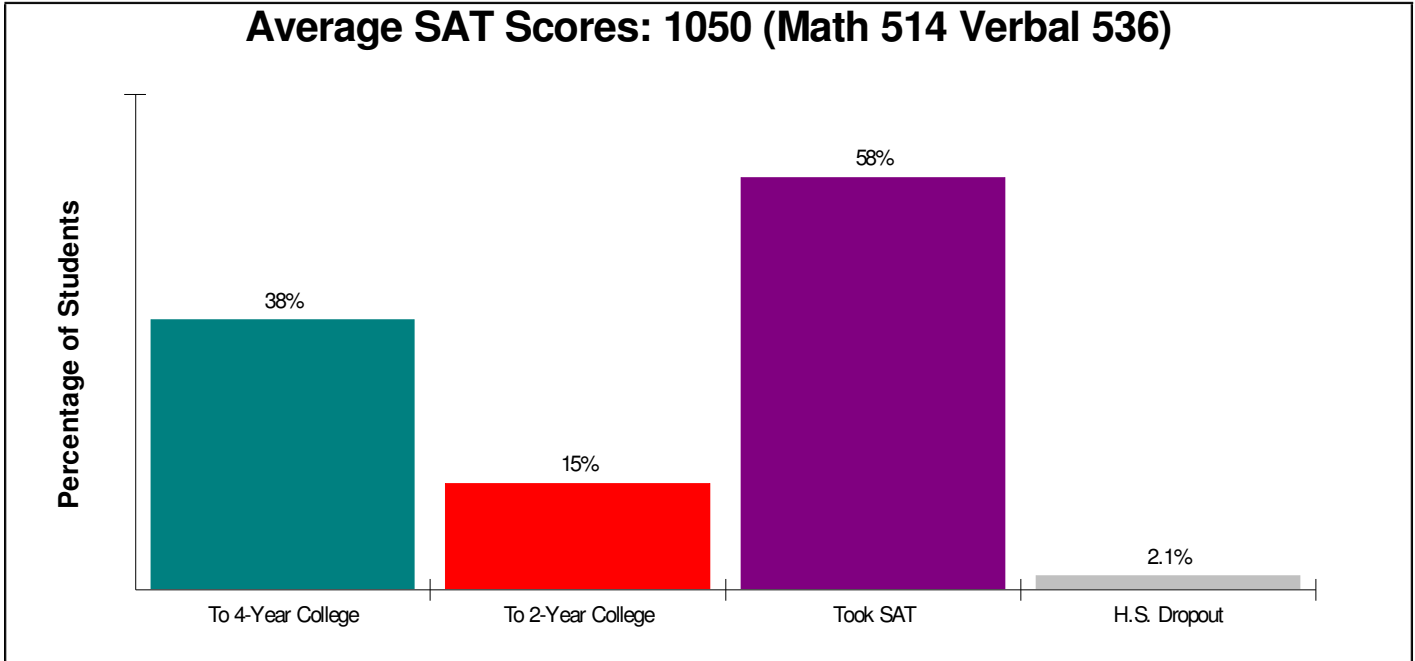

High School Statistics FOR BANGOR AREA SCHOOLS

Average SAT Scores: 1050 (Math 514 Verbal 536)