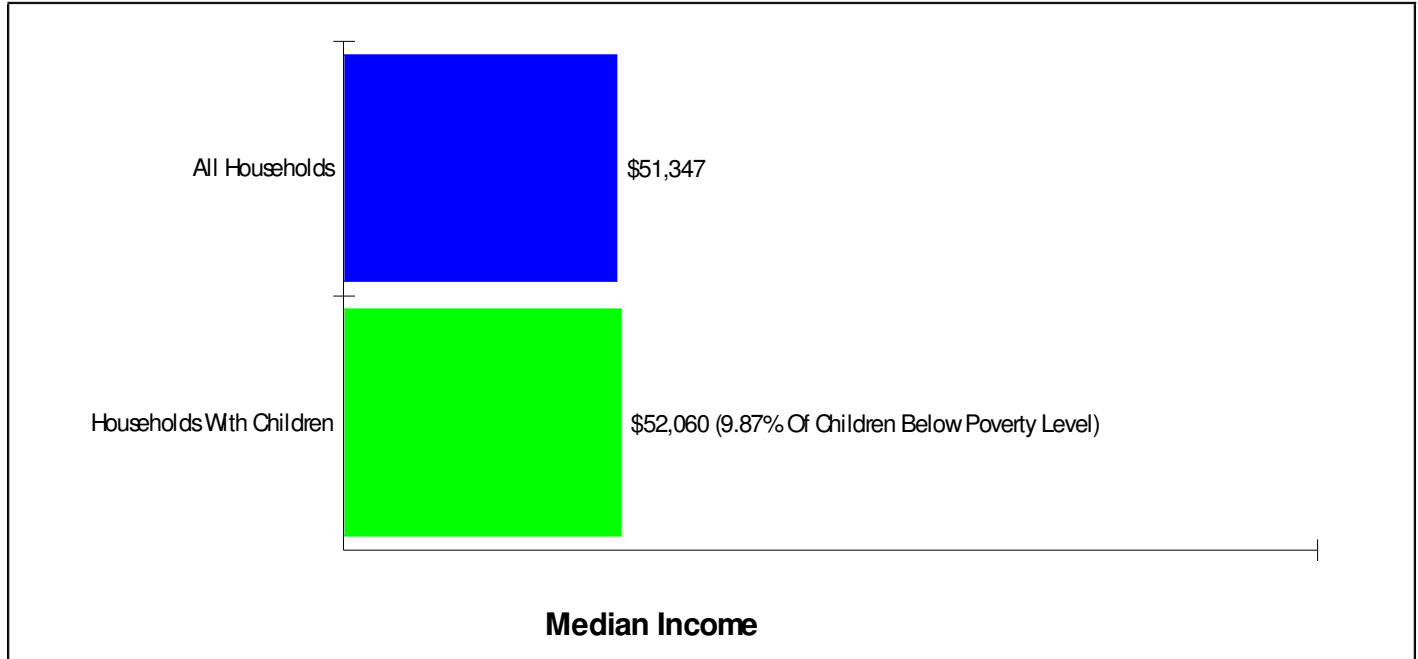

Income FOR BANGOR AREA SCHOOLS