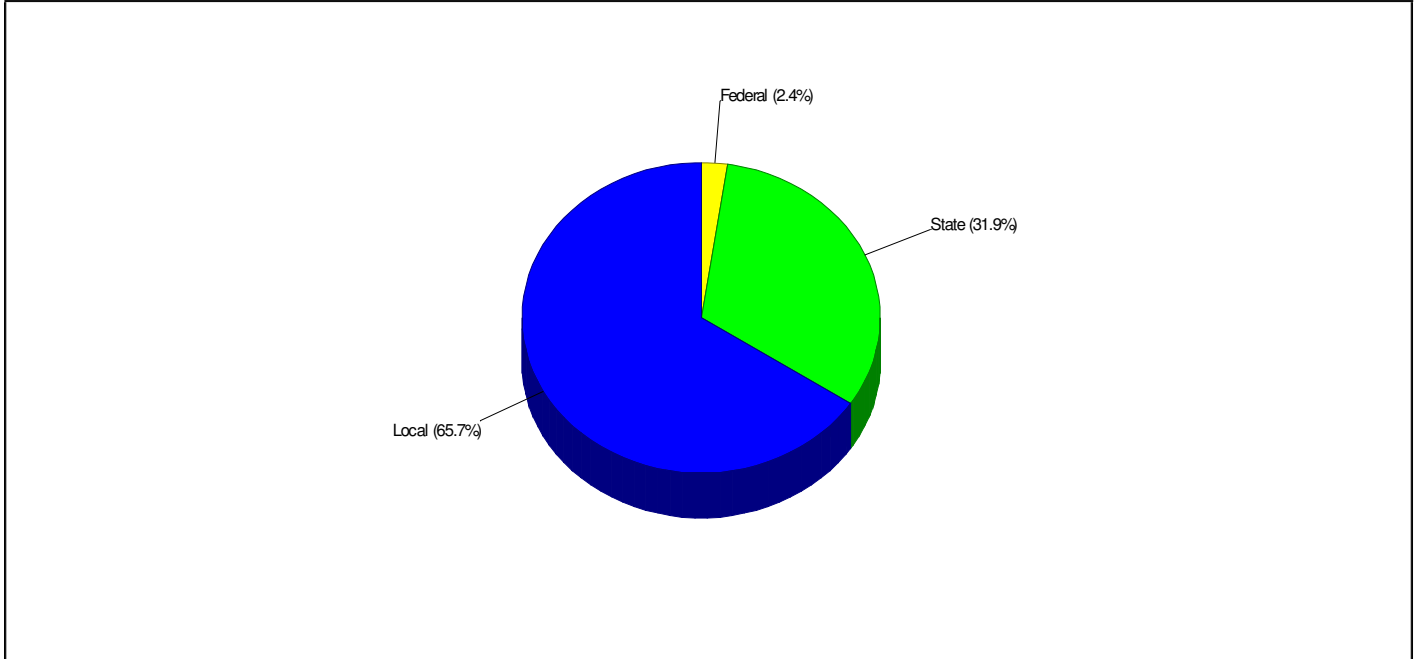

School Funding FOR BANGOR AREA SCHOOLS