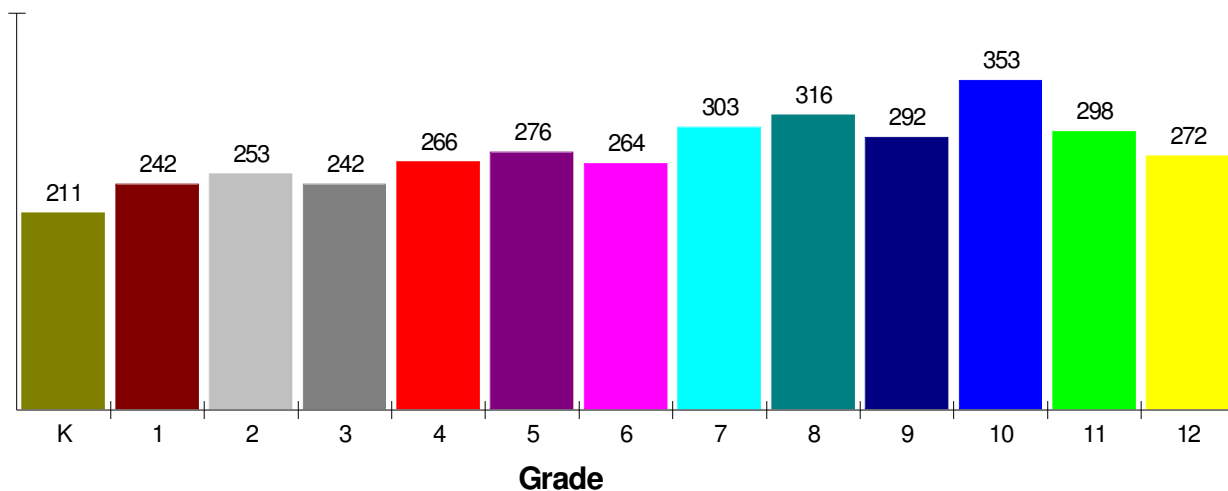

General Facts FOR BANGOR AREA SCHOOLS

BANGOR AREA SCHOOLS
123 FIVE POINTS RICHMOND RD
BANGOR, PA 18013

Type:	(610)588-2163	Independent Local District
Grade Range:		K - 12
Schools:		5
Teacher:		237
Students:		3,588
Student/Teacher Ratio:		15.1 To 1
Student/Librarian Ratio:		897.0 To 1
Secondary Student/Guidance Ratio:		303.8 To 1

Student Enrollment By Grade FOR BANGOR AREA SCHOOLS

Total Enrollment = 3,588

National Enrollment Ranking: 3,010 of 15,679 (80th Percentile)
State Enrollment Ranking: 165 of 529 (68th Percentile)

Prepared by RE/MAX Real Estate