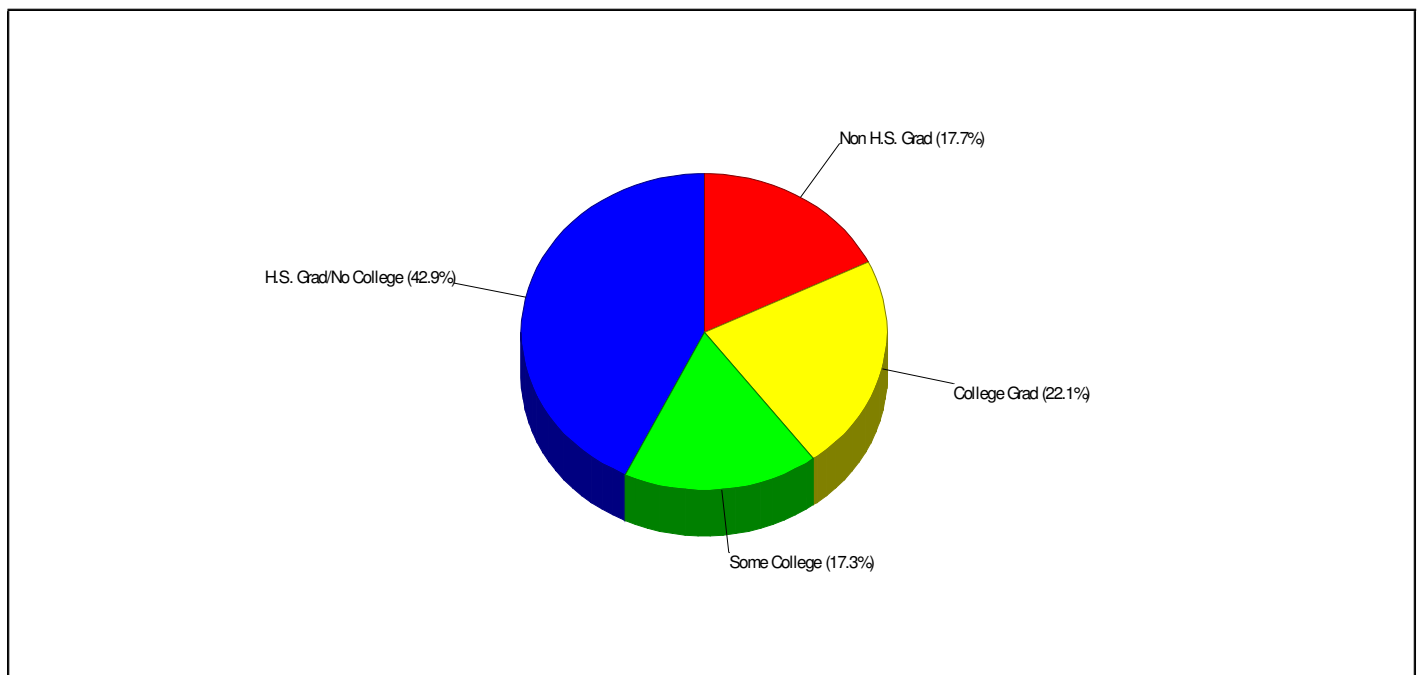

Students/Teachers: 357/23

Mascot: Wildcats

School Colors : Gold & Royal

Income FOR WILSON AREA SCHOOLS

Parent Education Level FOR WILSON AREA SCHOOLS

Prepared by RE/MAX Real Estate

Private Schools

Private School Enrollment= 13.14% within School District