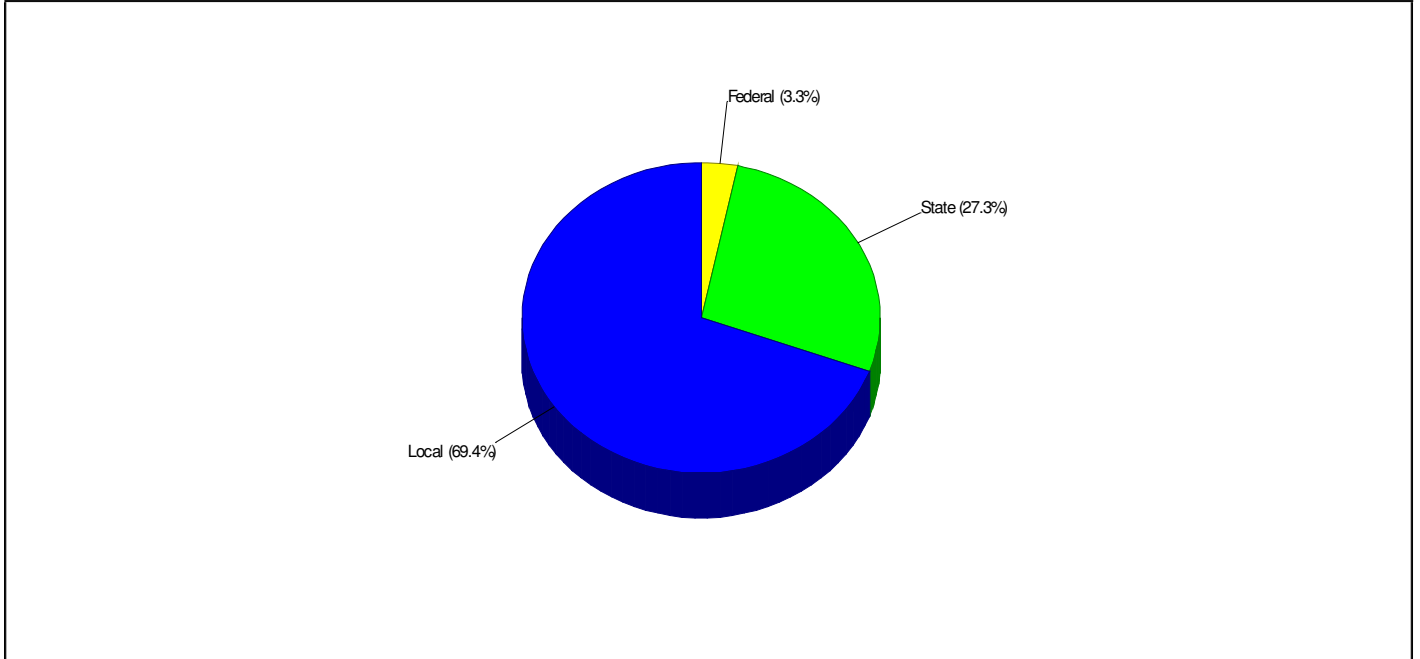

School Funding FOR WILSON AREA SCHOOLS