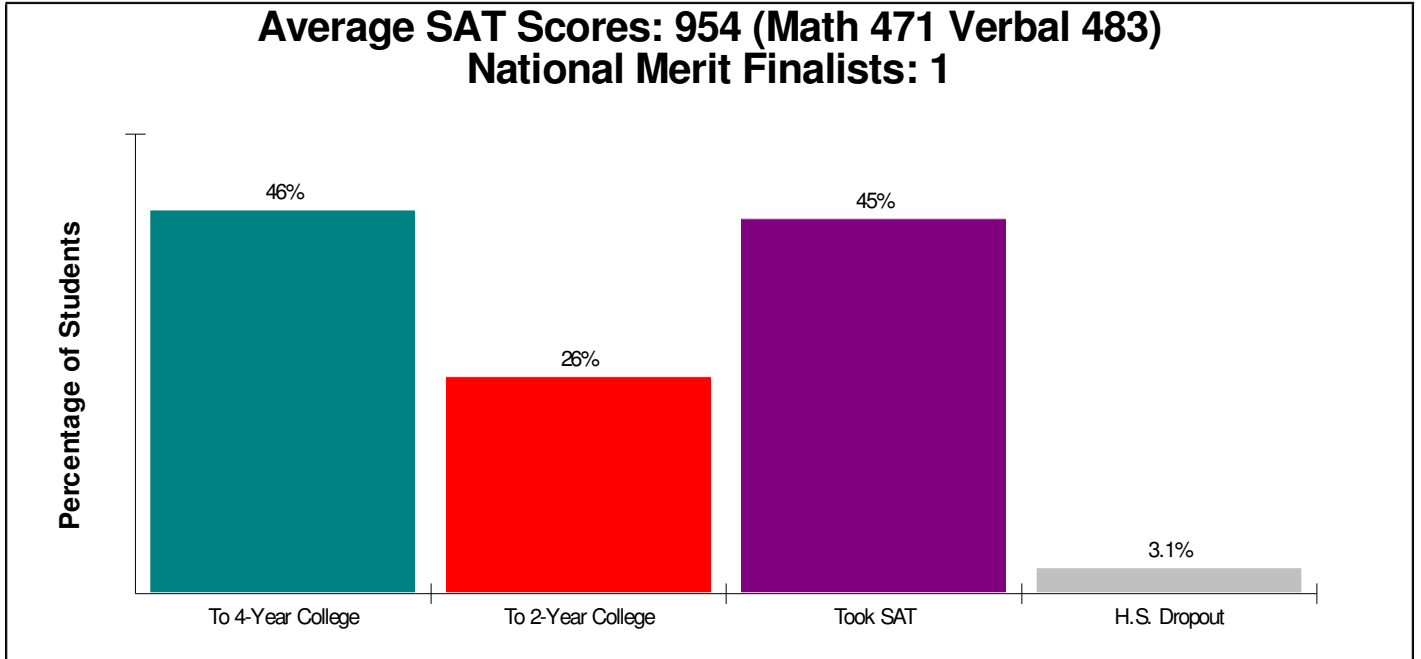

High School Statistics FOR WILSON AREA SCHOOLS

Average SAT Scores: 954 (Math 471 Verbal 483)
National Merit Finalists: 1