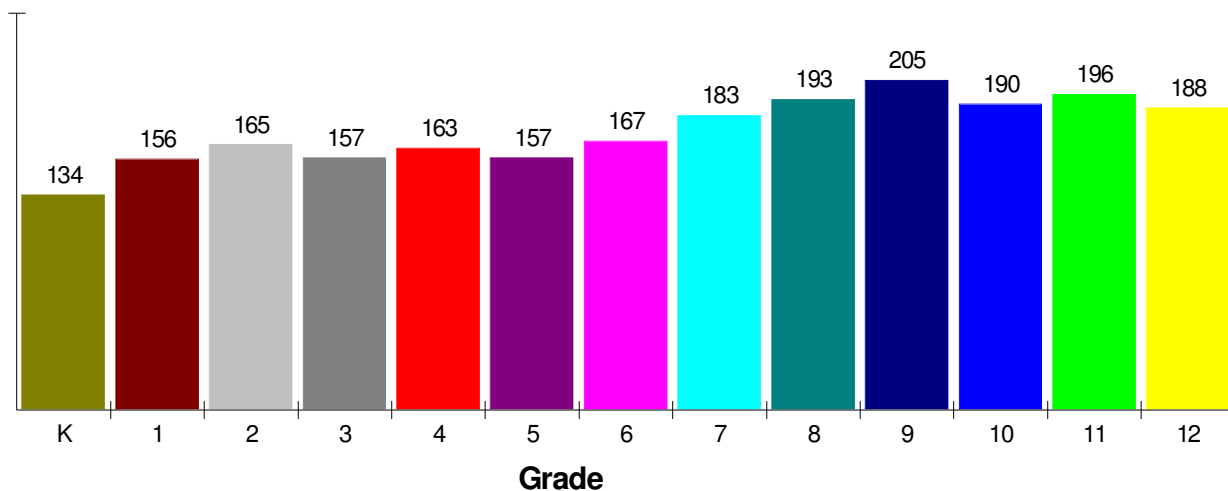

**General Facts
FOR WILSON AREA SCHOOLS**

WILSON AREA SCHOOLS
2040 WASHINGTON BLVD
EASTON, PA 18042

Type:	(484)373-6000	Independent Local District
Grade Range:		K - 12
Schools:		5
Teacher:		146
Students:		2,254
Student/Teacher Ratio:		15.4 To 1
Student/Librarian Ratio:		866.9 To 1
Secondary Student/Guidance Ratio:		155.8 To 1

**Student Enrollment By Grade
FOR WILSON AREA SCHOOLS**

Total Enrollment = 2,254

National Enrollment Ranking: 4,390 of 15,679 (72nd Percentile)
State Enrollment Ranking: 277 of 529 (47th Percentile)

Prepared by RE/MAX Real Estate