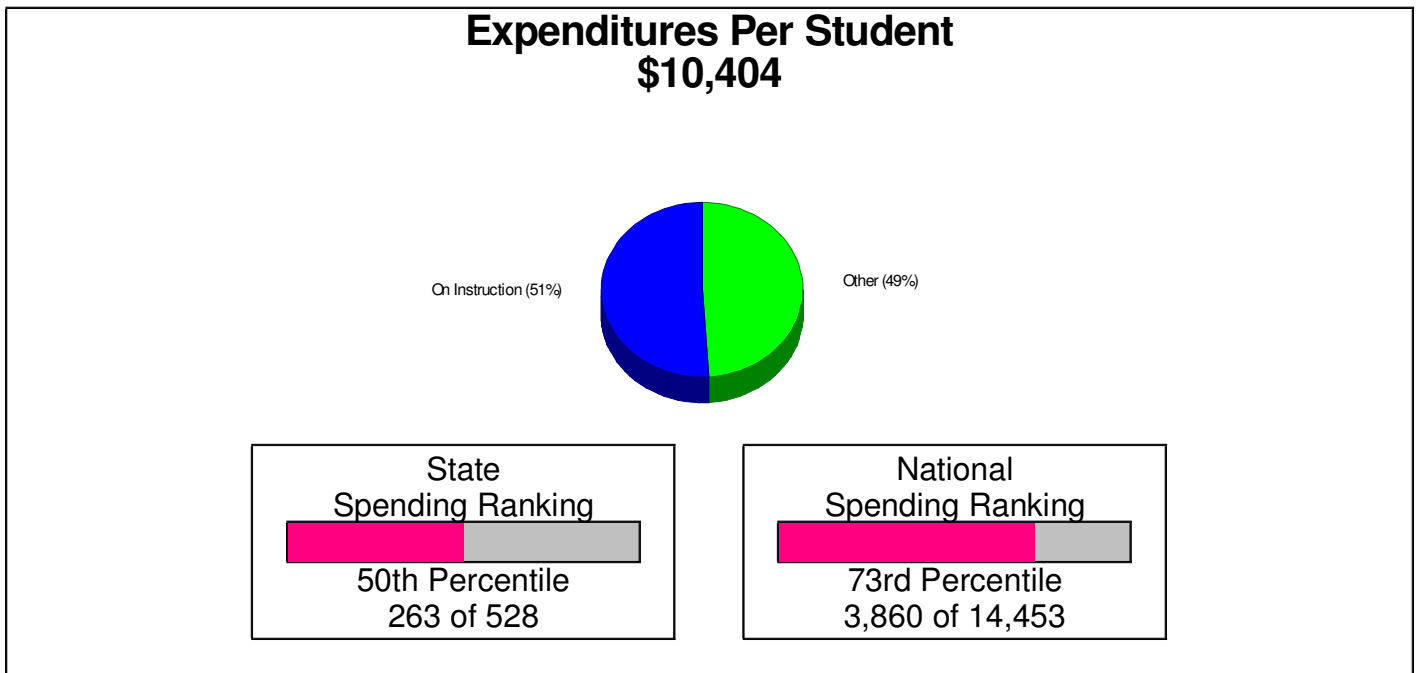

School Expenditures FOR WILSON AREA SCHOOLS

Expenditures Per Student
$10,404

Prepared by RE/MAX Real Estate