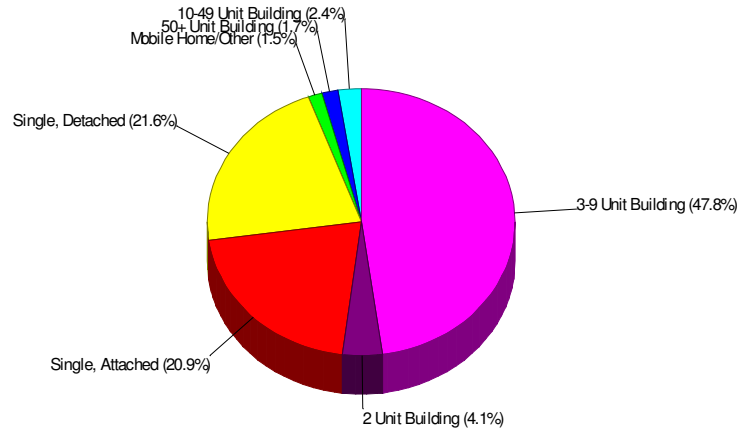

Student/ Homeroom Ratio: 13.0

Phone: (570)421-0891

Grades: 1 - 8

School Type: Not Given

Gender: Not Given

Housing Information

Wind Gap, Borough of

Prepared by RE/MAX Real Estate

Housing Characteristics For Neighborhood Within Borough of Wind Gap

Average Age of Housing 31 years

Type of Dwelling

Home Ownership For Neighborhood Within Borough of Wind Gap

Owner Occupied Households = 29.3%
Median Housing Value = \$165,286
Median Number of Bedrooms = 3

Home Size Breakdown

Prepared by RE/MAX Real Estate

Rental

For Neighborhood Within Borough of Wind Gap

Renter Occupied Households = 70.7%
Median Monthly Rent = \$532
Median Number of Bedrooms = 2

Home Size Breakdown