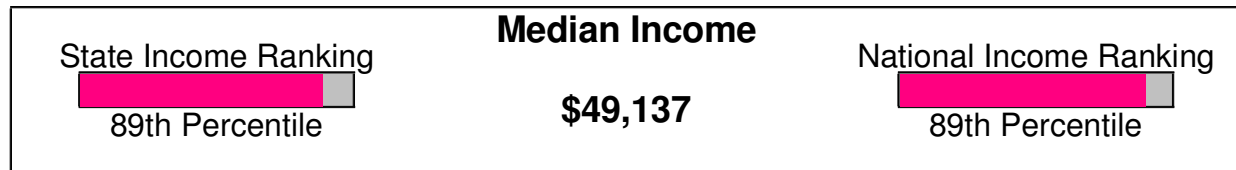

Income For Northampton County