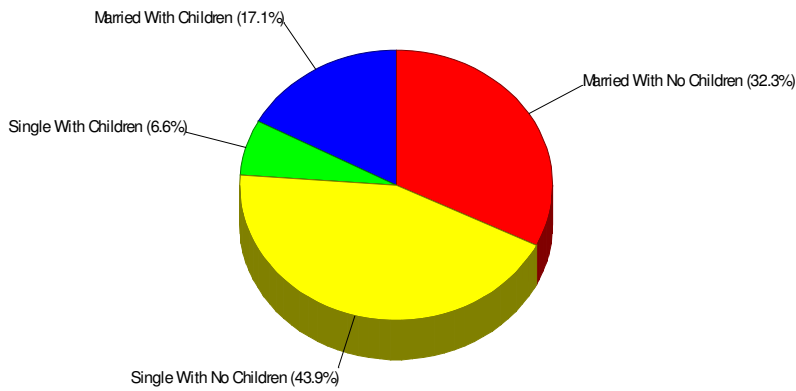

WIND GAP, BOROUGH OF, PA

Area Facts

Wind Gap, Borough of

Prepared by RE/MAX Real Estate

Income For Borough of Wind Gap

Population For Borough of Wind Gap

Age Breakdown For Borough of Wind Gap Average Age = 40.3 Years

Household Characteristics For Borough of Wind Gap

49.5% Married
23.8% With Children

Adult Education Level For Borough of Wind Gap

71.7% High School Graduates
14.4% College Graduates

Employment For Borough of Wind Gap