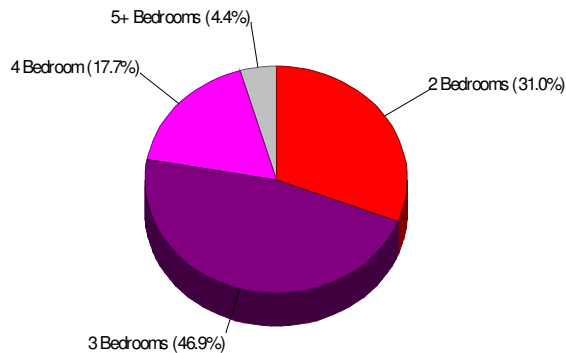

Housing Characteristics For Neighborhood Within Borough of Wind Gap

Average Age of Housing 31 years

Type of Dwelling

Home Ownership For Neighborhood Within Borough of Wind Gap

Owner Occupied Households = 29.3%
Median Housing Value = \$165,286
Median Number of Bedrooms = 3

Home Size Breakdown

Prepared by RE/MAX Real Estate

Rental

For Neighborhood Within Borough of Wind Gap

Renter Occupied Households = 70.7%
Median Monthly Rent = \$532
Median Number of Bedrooms = 2

Home Size Breakdown