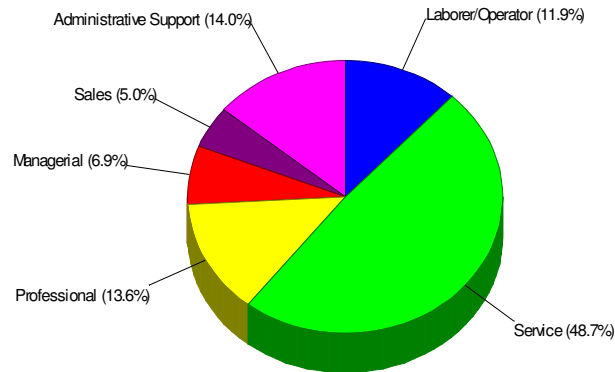

Employment For Borough of Wind Gap

Average Travel Time To Work = 27.6 Minutes