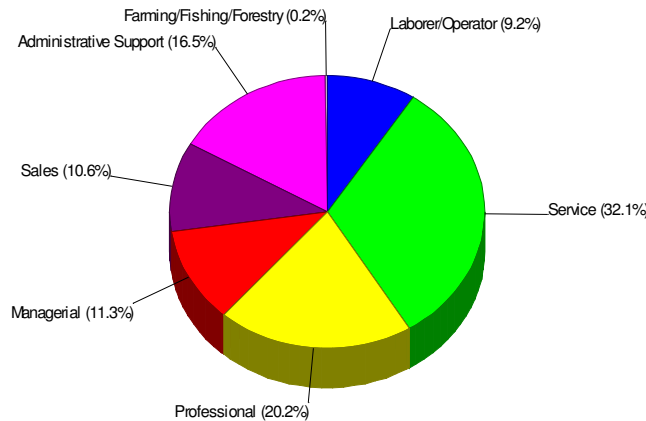

Employment For Northampton County

Average Travel Time To Work = 26.3 Minutes