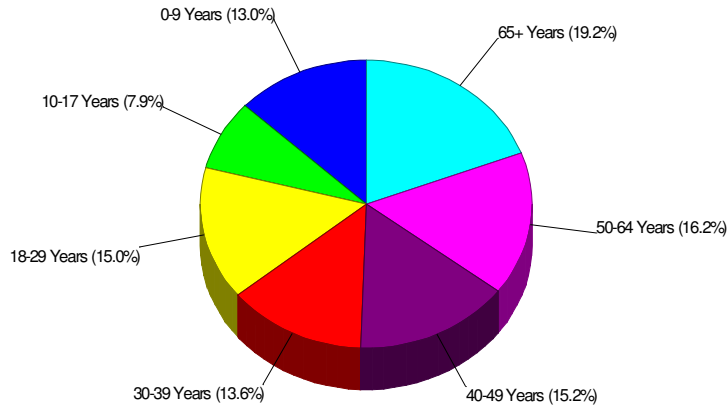

WIND GAP, BOROUGH OF, PA

Area Facts

Wind Gap, Borough of

Prepared by RE/MAX Real Estate

Income For Borough of Wind Gap

Population For Borough of Wind Gap

Age Breakdown For Borough of Wind Gap Average Age = 40.3 Years

Household Characteristics For Borough of Wind Gap

49.5% Married
23.8% With Children

Adult Education Level For Borough of Wind Gap

71.7% High School Graduates
14.4% College Graduates

Employment For Borough of Wind Gap