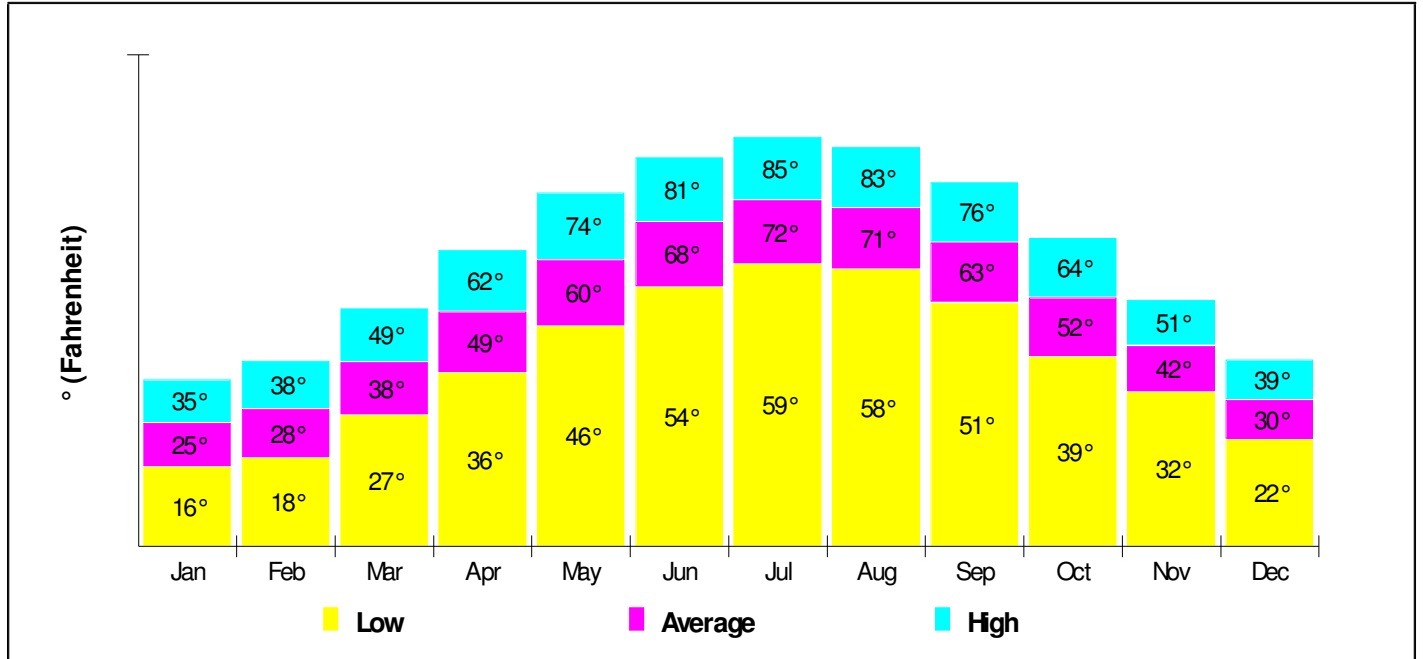

Temperature Measured at STROUDSBURG, PA (elevation = 480ft.)