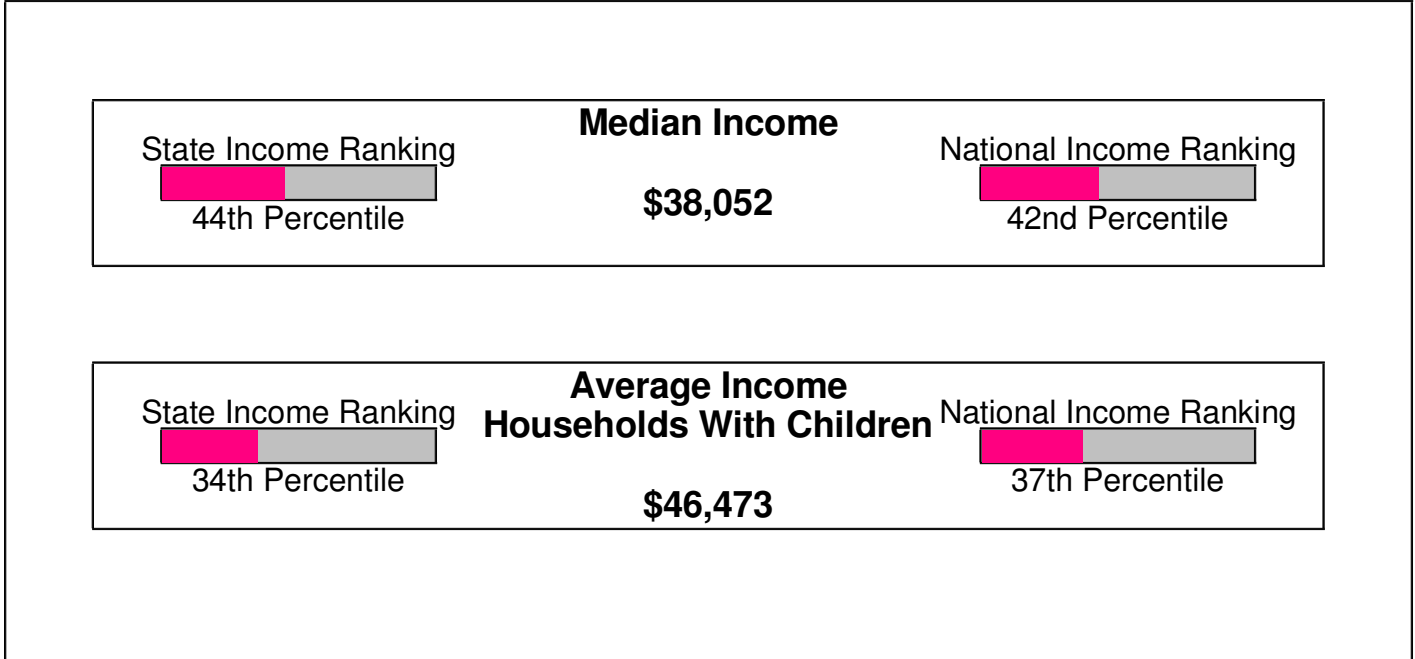

WIND GAP, BOROUGH OF, PA

Area Facts

Wind Gap, Borough of

Prepared by RE/MAX Real Estate

Income For Borough of Wind Gap

Population For Borough of Wind Gap

Age Breakdown For Borough of Wind Gap Average Age = 40.3 Years

Household Characteristics For Borough of Wind Gap

49.5% Married
23.8% With Children

Adult Education Level For Borough of Wind Gap

71.7% High School Graduates
14.4% College Graduates

Employment For Borough of Wind Gap