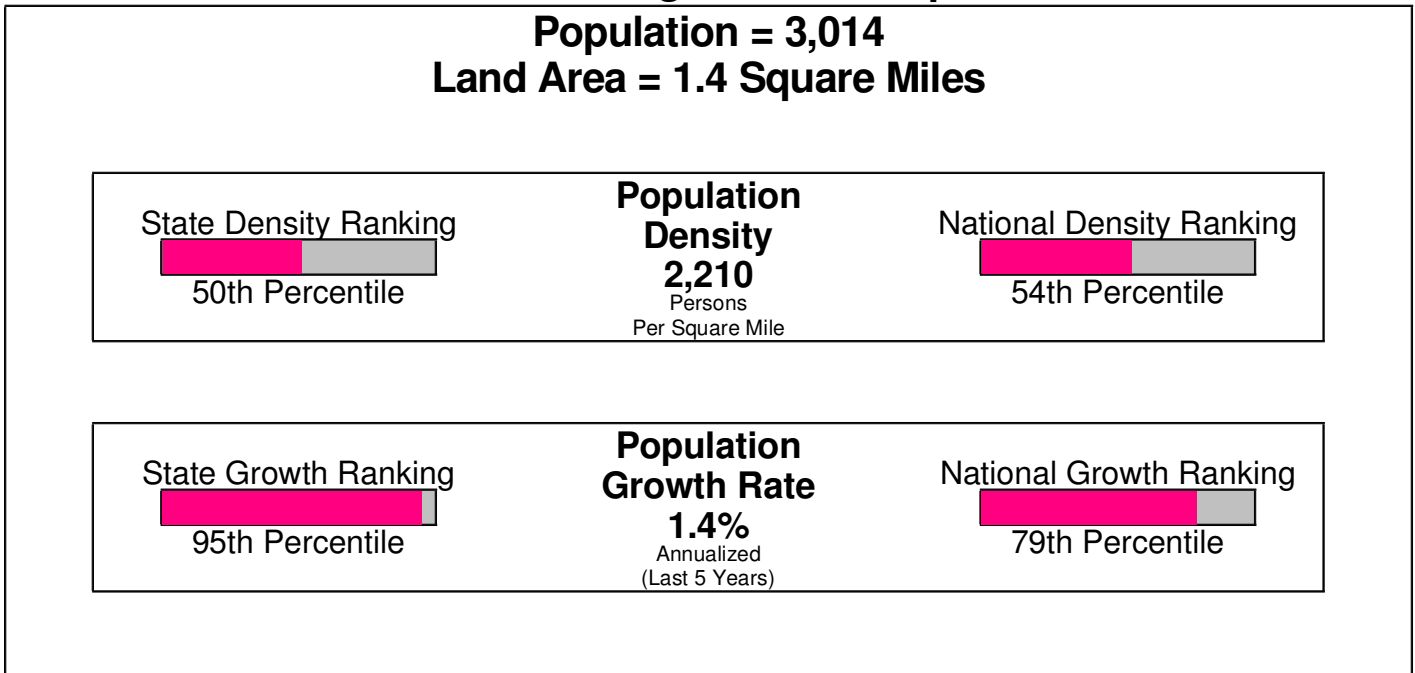

WIND GAP, BOROUGH OF, PA

Area Facts

Wind Gap, Borough of

Prepared by RE/MAX Real Estate

Income For Borough of Wind Gap

Population For Borough of Wind Gap

Age Breakdown For Borough of Wind Gap Average Age = 40.3 Years

Household Characteristics For Borough of Wind Gap

49.5% Married
23.8% With Children

Adult Education Level For Borough of Wind Gap

71.7% High School Graduates
14.4% College Graduates

Employment For Borough of Wind Gap