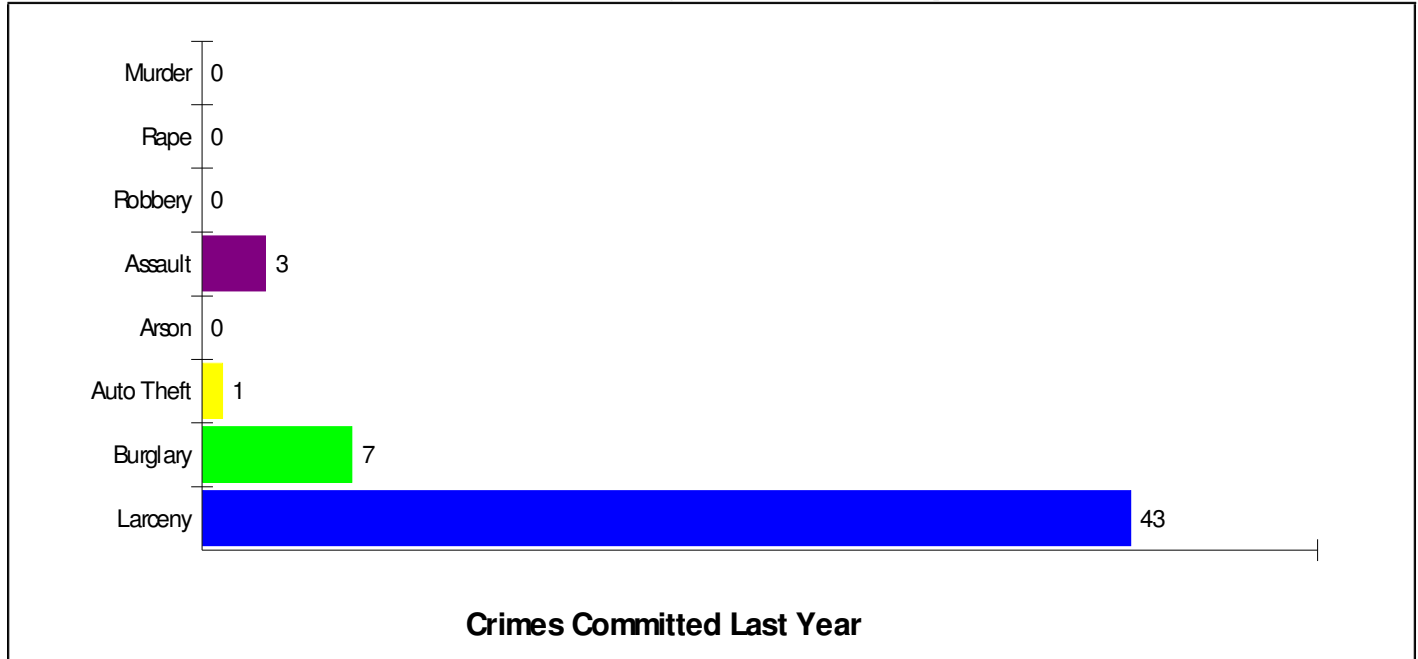

Prepared by RE/MAX Real Estate

Crime Incidents For Borough of Wind Gap

Crime Index For Borough of Wind Gap

eNeighborhoods Crime Index™

State Ranking 41st Percentile	717	National Ranking 25th Percentile
----------------------------------	------------	-------------------------------------