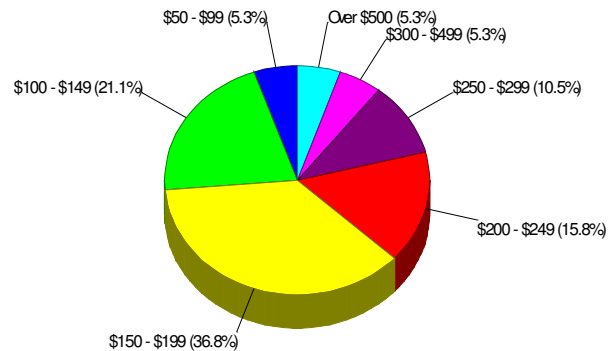

Home Sales Pricing Pattern (Closest 20)

Median Price = $182,000
Average Price = $230,526

Prepared by RE/MAX Real Estate