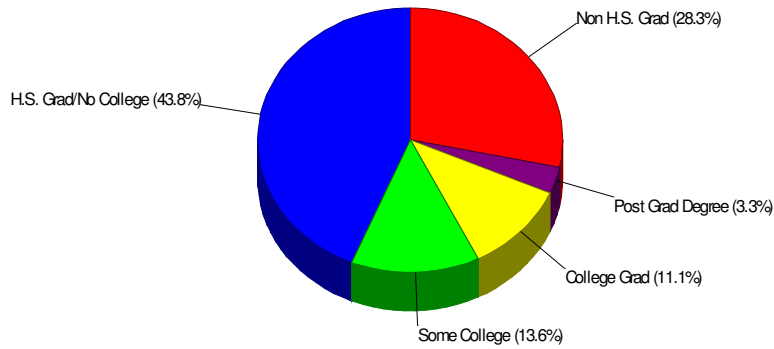

Household Characteristics For Borough of Wind Gap

49.5% Married
23.8% With Children

Adult Education Level For Borough of Wind Gap

71.7% High School Graduates
14.4% College Graduates

Employment For Borough of Wind Gap