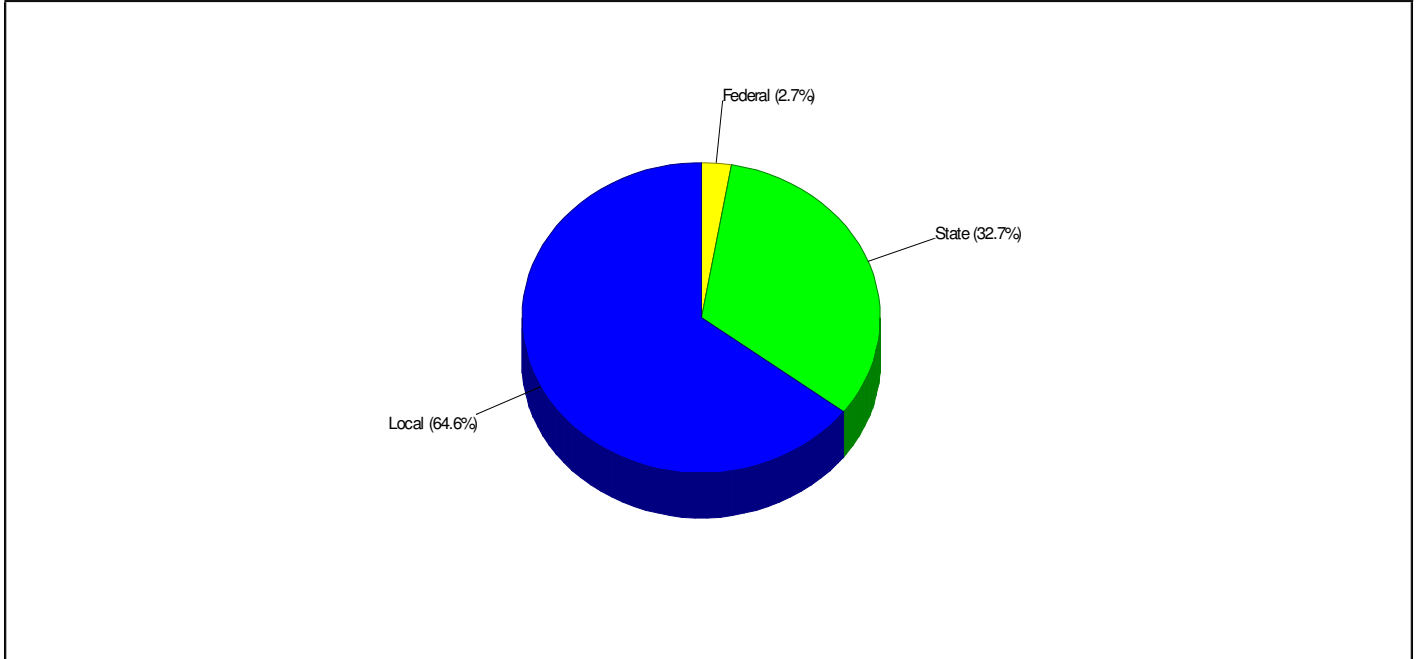

School Funding FOR PEN ARGYL AREA SCHOOLS

Prepared by RE/MAX Real Estate