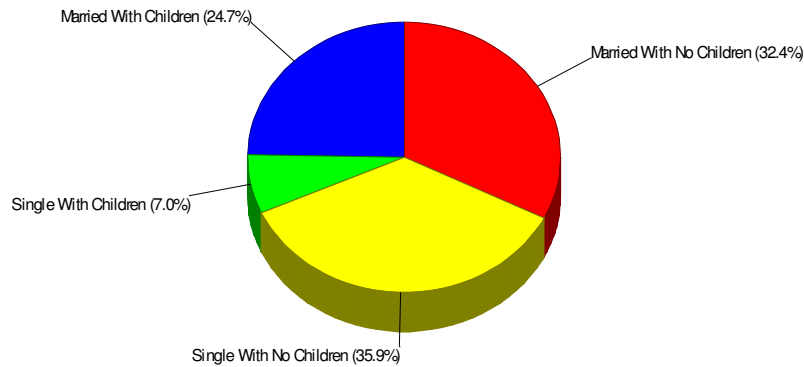

Population = 287,767
Land Area = 373.8 Square Miles

Age Breakdown For Northampton County Average Age = 38.4 Years

Household Characteristics For Northampton County

57.1% Married
31.7% With Children

Prepared by RE/MAX Real Estate