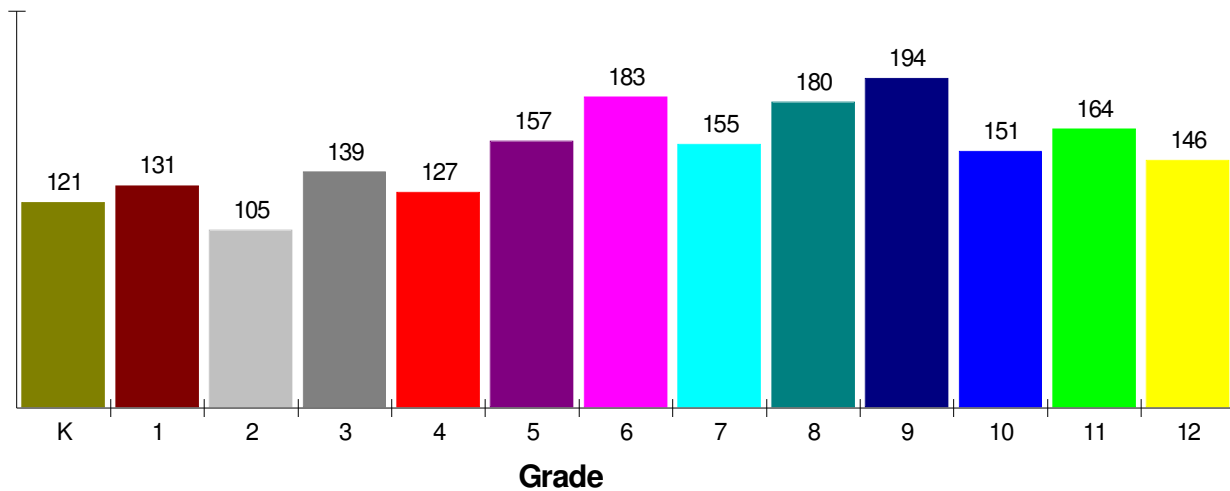

**General Facts
FOR PEN ARGYL AREA SCHOOLS**

PEN ARGYL AREA SCHOOLS
1620 TEELS RD
PEN ARGYL, PA 18072

Type:	(610)863-3191	Independent Local District
Grade Range:		K - 12
Schools:		3
Teacher:		119
Students:		1,959
Student/Teacher Ratio:		16.5 To 1
Student/Librarian Ratio:		979.5 To 1
Secondary Student/Guidance Ratio:		218.3 To 1

**Student Enrollment By Grade
FOR PEN ARGYL AREA SCHOOLS**

Total Enrollment = 1,953

National Enrollment Ranking: 4,938 of 15,679 (68th Percentile)
State Enrollment Ranking: 315 of 529 (40th Percentile)

Prepared by RE/MAX Real Estate