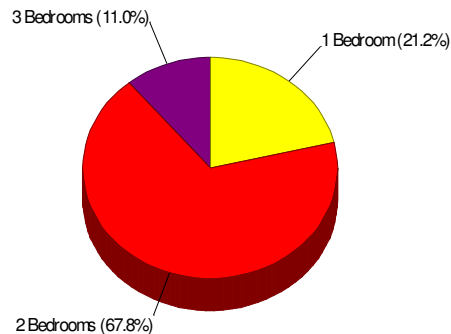

Housing Characteristics For Neighborhood Within Borough of Wind Gap

Average Age of Housing 31 years

Type of Dwelling

Home Ownership For Neighborhood Within Borough of Wind Gap

Owner Occupied Households = 29.3%
Median Housing Value = \$165,286
Median Number of Bedrooms = 3

Home Size Breakdown

Prepared by RE/MAX Real Estate

Rental

For Neighborhood Within Borough of Wind Gap

Renter Occupied Households = 70.7%
Median Monthly Rent = \$532
Median Number of Bedrooms = 2

Home Size Breakdown