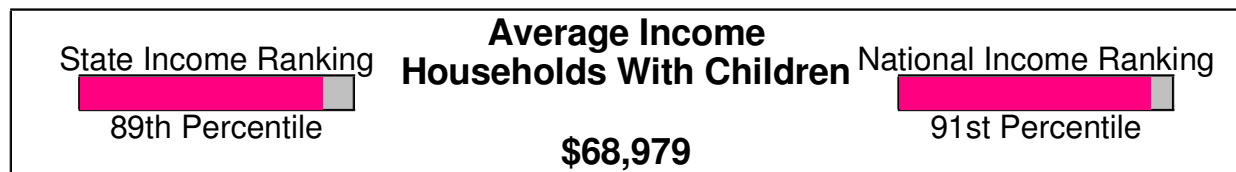

Income For Northampton County