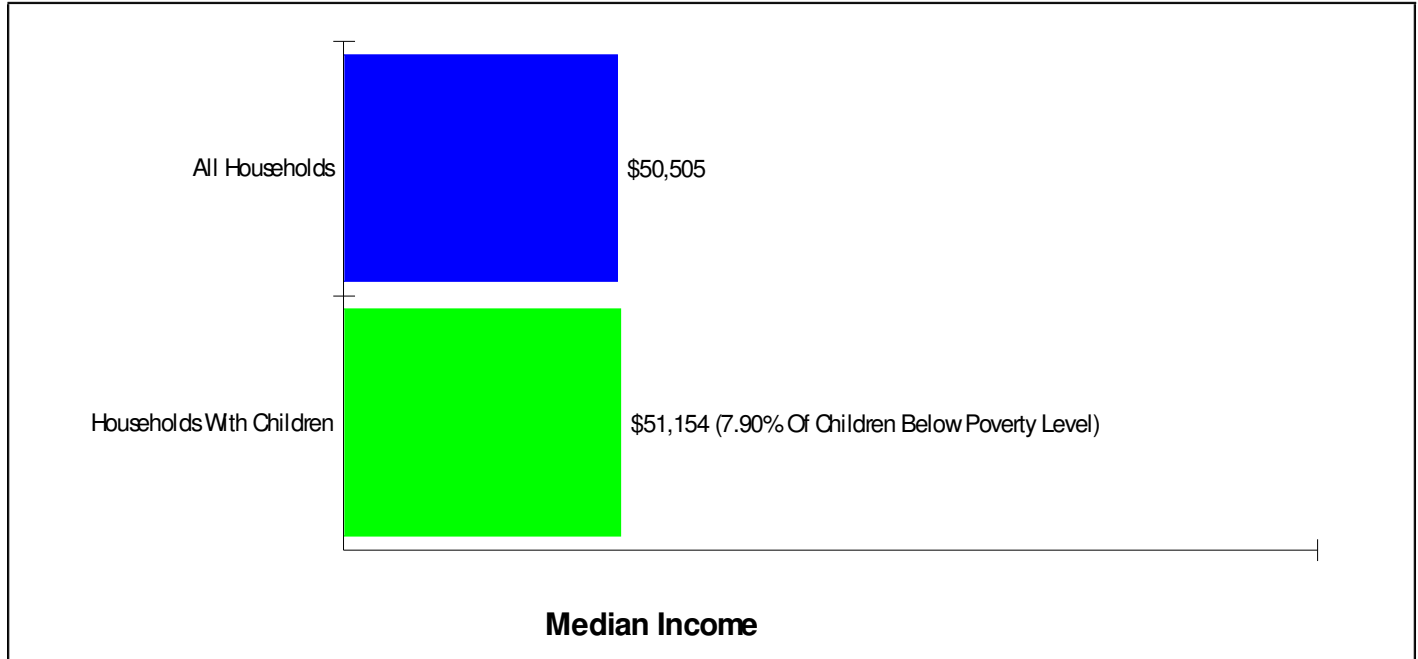

Income FOR PEN ARGYL AREA SCHOOLS