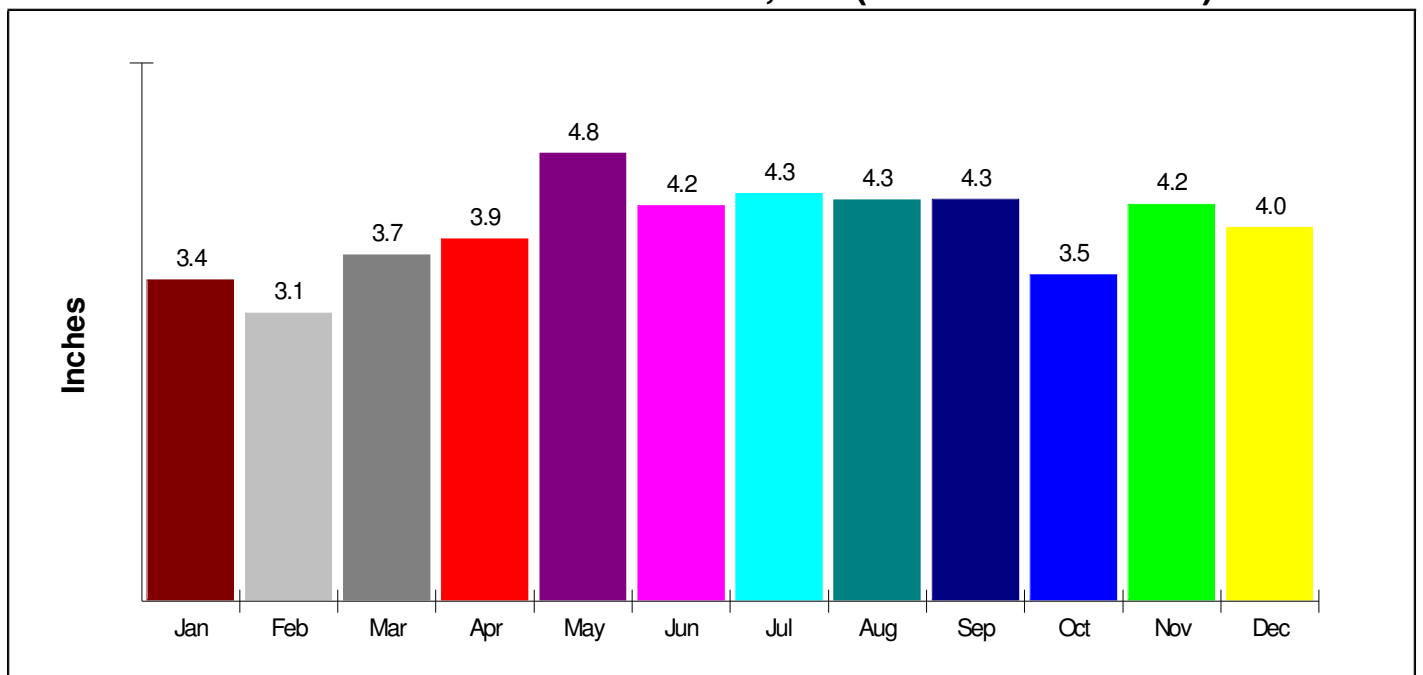

Average Precipitation Measured at STROUDSBURG, PA (elevation = 480ft.)

Prepared by RE/MAX Real Estate