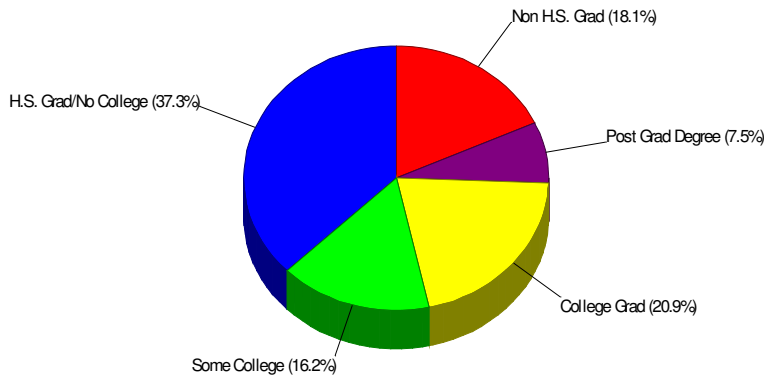

Adult Education Level For Northampton County

81.9% High School Graduates
28.4% College Graduates

Employment For Northampton County

Average Travel Time To Work = 26.3 Minutes

Occupation